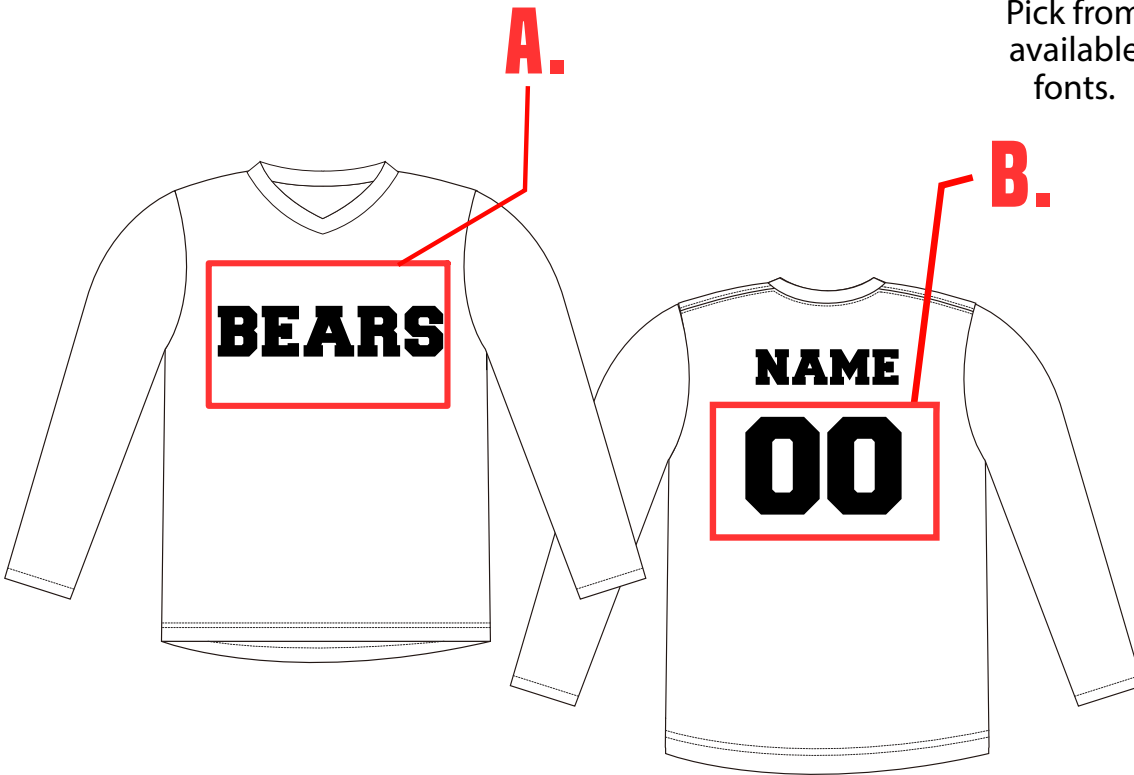

STARTING A FULL CUSTOM REQUEST

1. **PICK THE STYLE**
  CHOOSE A DESIGN FROM ALL STYLES (OR SEND YOUR OWN)
2. **AREAS TO CUSTOMIZE**
  SEE BELOW

A. FRONT LOGO B. BACK NAMES AND/OR NUMBERS

NAMES
Pick from available fonts.