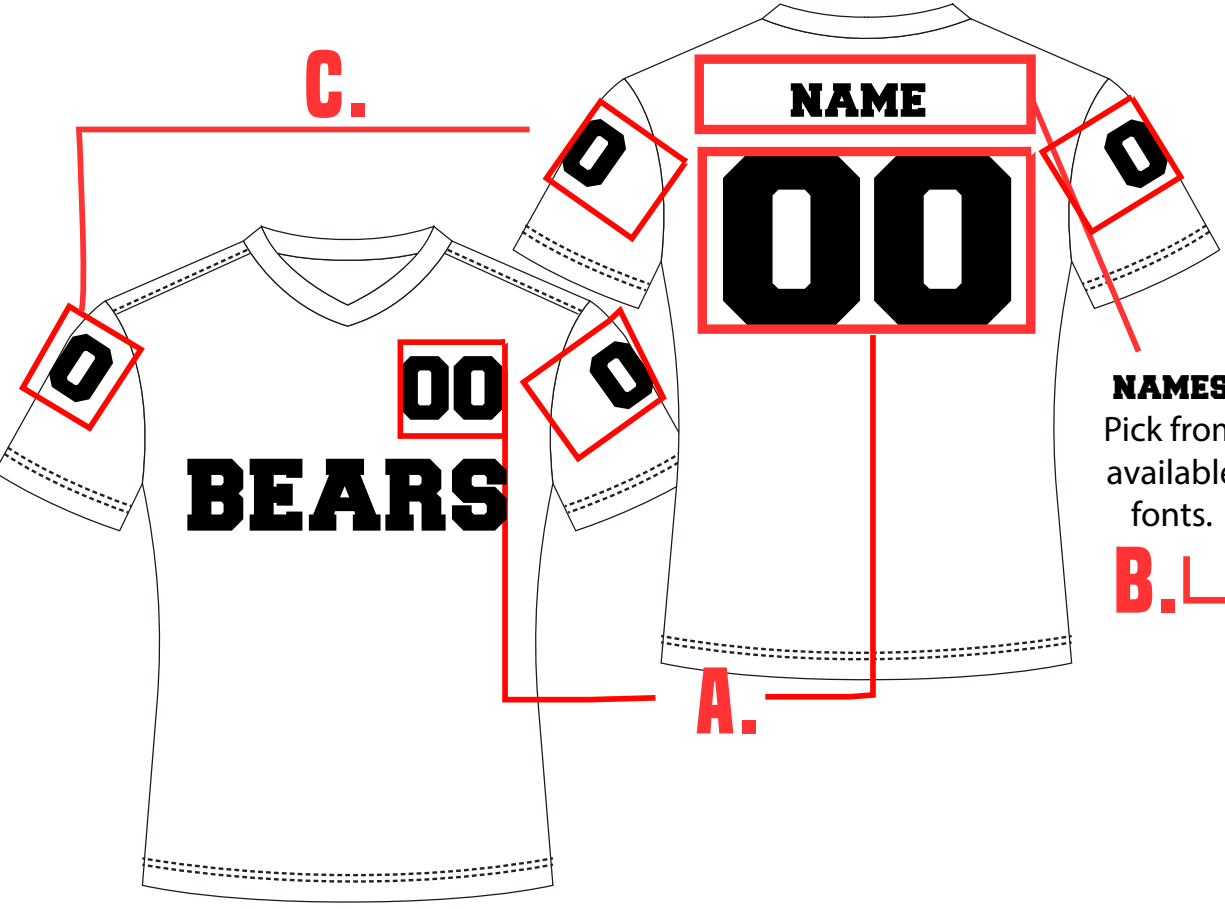

SOFTBALL V NECK JERSEY : SFBJ201

- Lightweight 6.3oz pin hole polyester
- V neck collar construction
- Full color sublimated exterior
- Pick between white (SCJ201W) or black (SCJ201B) stitching
- Add Names or Numbers

PICK YOUR STYLE ↓

SOFTBALL V NECK JERSEY

SFBJ201

LADIES - YOUTH AND ADULT		SIZE SPECS - UPDATED 12.03.01 - INCHES												
STANDARD AREAS OF MEASUREMENT	YXS 4-5Y	YS 6-7Y	YM 8-9Y	YL 10-12Y	YXL 14-16Y	XS	S	M	L	XL	2XL	3XL	4XL	5XL
BODY LENGTH - FRONT (INCHES)	19.00	20.00	21.00	23.00	25.00	23.00	24.50	26.00	27.00	27.50	28.00	28.50	29.00	29.00
AROUND BUST - UNDER ARMS (INCHES)	23.00	25.00	26.50	28.00	30.00	31.00	33.50	36.00	38.75	41.75	45.00	48.00	51.00	54.00
AROUND WAIST (INCHES)	22.00	23.00	25.00	27.00	29.00	25.00	27.50	30.00	32.50	35.50	39.00	42.50	45.50	49.00
AROUND HIP - FRONT (INCHES)	24.00	25.00	27.00	29.00	32.00	34.50	37.00	39.50	42.00	44.75	47.75	50.75	53.75	56.75
LONG SLEEVE LENGTH - (INCHES)	23.50	24.50	25.50	26.50	27.50	28.50	29.50	30.50	31.00	31.00	32.00	32.00	33.00	33.00
TALL BODY LENGTH														
TALL +2" TO BODY LENGTH (INCHES)	21	22	23	25	27	25	26.5	28		29.5	30	30.5	31	31
TALL +4" TO BODY LENGTH (INCHES)	23	24	25	27	29	27	28.5	30	31	31.5	32	32.5	33	33
TALL ARM LENGTH														
TALL +2" TO ARM LENGTH (INCHES)	25.5	26.5	27.5	28.5	29.5	30.5	31.5	32.5	33	33	34	34	35	35
TALL +4" TO ARM LENGTH (INCHES)	27.5	28.5	29.5	30.5	31.5	32.5	33.5	34.5	35	35	36	36	37	37

SFBJ201

STARTING A FULL CUSTOM REQUEST

- 1. PICK THE STYLE
CHOOSE A DESIGN FROM ALL STYLES (OR SEND YOUR OWN)
- 2. AREAS TO CUSTOMIZE
SEE BELOW

A. LARGE FRONT AND OR BACK NUMBER **B. NAMES ON BACK** **C. NUMBERS ON ARMS**

F008
VIRIDIAN
1234567890

F009
AMERICAN
1234567890

F010
Hoodson
1234567890

- 3. ALL YOU NEED TO DO IS PROVIDE A SPREAD SHEET WITH WHAT NUMBERS/NAMES THAT YOU WANT ON EACH SIZE THAT YOU NEED THEM ON AND WE WILL GET TO WORK! IT IS EASY AND FUN TO ADD TO YOUR ITEMS.