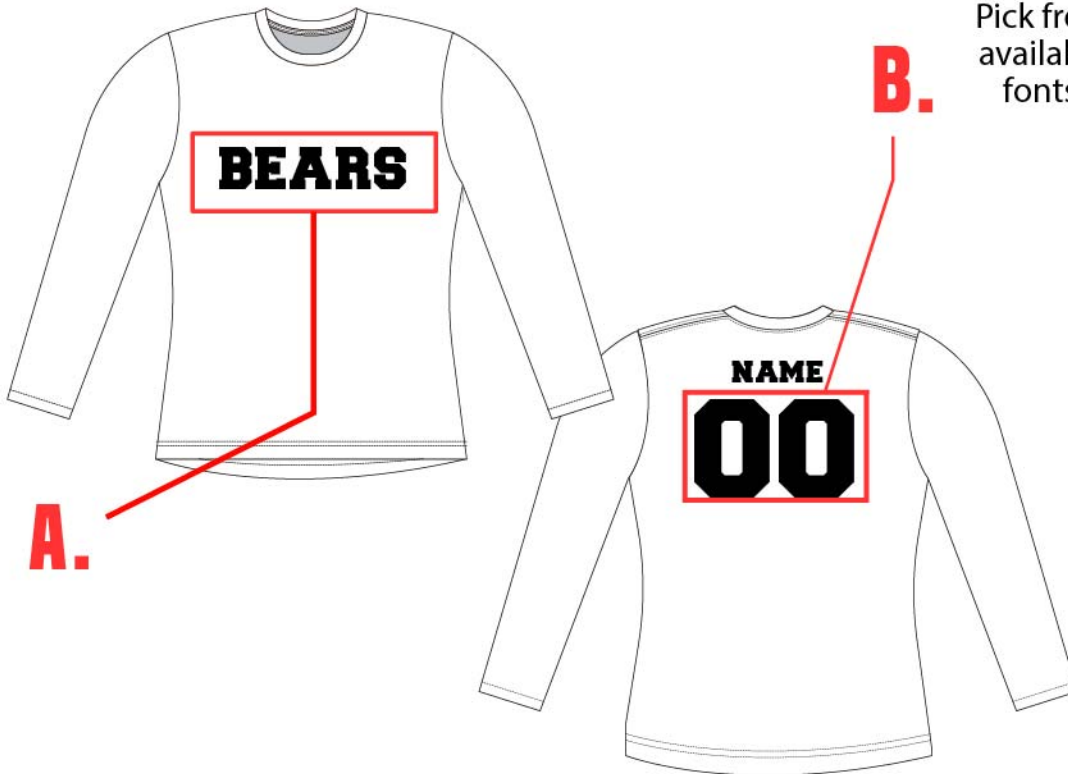

STARTING A FULL CUSTOM REQUEST

1. **PICK THE STYLE**
  CHOOSE A DESIGN FROM ALL STYLES (OR SEND YOUR OWN)
2. **AREAS TO CUSTOMIZE**
  SEE BELOW

A. LARGE FRONT LOGO   B. NAME AND NUMBERS ON BACK

VBJI77