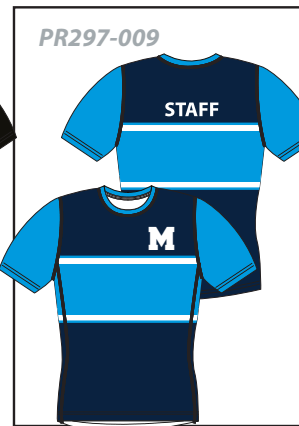

BASELAYER TEE SHORT SLEEVE : PR297

Fully customizable (Full color sublimated graphics)
 Short sleeve raglan crew neck construction
 Compression fit - STP8.8oz - Stretch Polyester 8.8oz
 Lightweight and durable
 Add names or numbers

PICK YOUR STYLE ↓

PR297 - UNISEX - YOUTH AND ADULT	SIZE SPECS - UPDATED 02.17.23 - CENTIMETERS & INCHES														
STANDARD AREAS OF MEASUREMENT	YXS 4-5Y	YS 6-8Y	YM 10-12Y	YL 14-16Y	YXL 18-20Y	XS	S	M	L	XL	2XL	3XL	4XL	5XL	
HPS BODY LENGTH - FRONT (INCHES)	18.50	20.50	22.50	24.50	26.50	26.00	26.50	27.50	28.50	29.50	30.50	31.50	32.50	33.50	
AROUND CHEST - UNDER ARMS (INCHES)	20.00	23.00	26.00	29.00	30.50	30.00	30.50	32.50	34.50	36.50	38.50	40.50	42.50	44.50	
AROUND WAIST (INCHES)	20.00	23.00	26.00	29.00	30.50	30.00	30.50	32.50	34.50	36.50	38.50	40.50	42.50	44.50	
AROUND HIP (INCHES)	20.00	23.00	26.00	29.00	30.50	30.00	30.50	32.50	34.50	36.50	38.50	40.50	42.50	44.50	
SLEEVE LENGTH C8N (INCHES)	10.00	11.00	12.25	13.00	13.50	13.00	13.50	14.50	15.50	16.50	17.50	18.50	19.50	20.50	
TALL BODY LENGTH															
TALL +2" TO BODY LENGTH (INCHES)	20.5	22.5	24.5	26.5	28.5	28	28.5	29.5	30.5	31.5	32.5	33.5	34.5	35.5	
TALL ARM LENGTH															
TALL +2" TO ARM LENGTH (INCHES)	12	13	14.25	15	15.5	15	15.5	16.5	17.5	18.5	19.5	20.5	21.5	22.5	