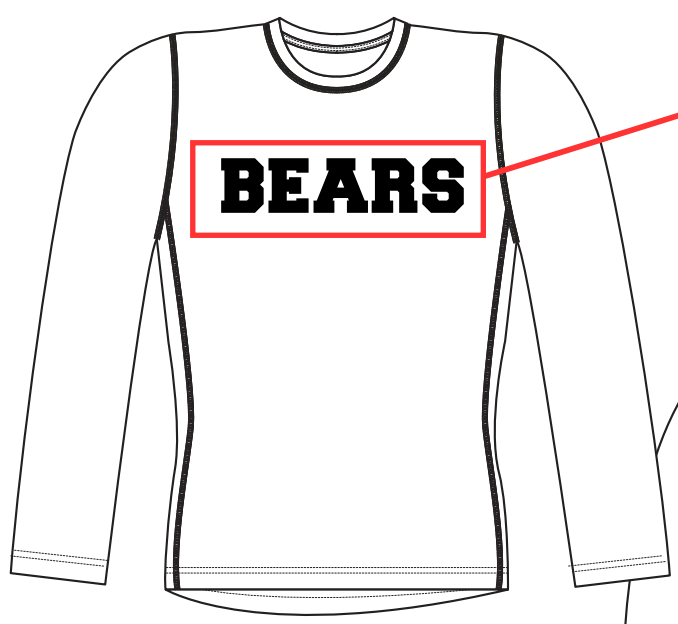

STARTING A FULL CUSTOM REQUEST

1. **PICK THE STYLE**
  CHOOSE A DESIGN FROM ALL STYLES (OR SEND YOUR OWN)
2. **AREAS TO CUSTOMIZE**
  SEE BELOW

A. FRONT LOGO

B. NAMES AND NUMBER ON BACK