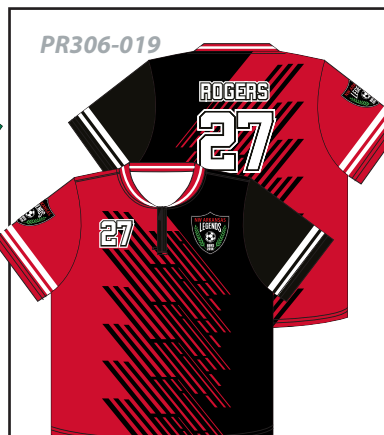

PICK YOUR STYLE ↓

CAGE JACKET SHORT SLEEVE PR306

SIZE SPECS - UPDATED 12.12.22 - CENTIMETERS & INCHES

STANDARD AREAS OF MEASUREMENT	YXS 4-5Y	YS 6-8Y	YM 10-12Y	YL 14-16Y	YXL 18-20Y	XS	S	M	L	XL	2XL	3XL	4XL	5XL
BODY LENGTH - FRONT (INCHES)	19.00	21.00	23.00	25.00	27.00	27.25	28.25	29.25	30.00	30.75	31.50	32.25	33.00	33.75
AROUND CHEST - UNDER ARMS (INCHES)	30.00	33.00	35.00	37.00	39.00	41.00	45.00	49.00	53.00	57.00	61.00	65.00	69.00	73.00
AROUND WAIST (INCHES)	30.00	33.00	35.00	37.00	39.00	41.00	45.00	49.00	53.00	57.00	61.00	65.00	69.00	73.00
AROUND HIP (INCHES)	30.00	33.00	35.00	37.00	39.00	41.00	45.00	49.00	53.00	57.00	61.00	65.00	69.00	73.00
SLEEVE LENGTH CBN (INCHES)	13.50	14.50	15.50	16.50	17.50	17.00	18.00	19.00	20.50	21.50	22.00	23.00	24.00	25.00
TALL BODY LENGTH														
TALL +2" TO BODY LENGTH (INCHES)	21	23	25	27	29	29.25	30.25	31.25	32	32.75	33.5	34.25	35	35.75
TALL ARM LENGTH														
TALL +2" TO ARM LENGTH (INCHES)	15.5	16.5	17.5	18.5	19.5	19	20	21	22.5	23.5	24	25	26	27