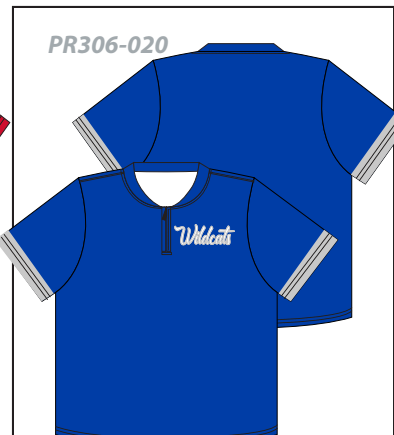

PICK YOUR STYLE ↓

CAGE JACKET SHORT SLEEVE PR306

SIZE SPECS - UPDATED 12.12.22 - CENTIMETERS & INCHES

STANDARD AREAS OF MEASUREMENT	YXS 4-5Y	YS 6-8Y	YM 10-12Y	YL 14-16Y	YXL 18-20Y	XS	S	M	L	XL	2XL	3XL	4XL	5XL
BODY LENGTH - FRONT (INCHES)	19.00	21.00	23.00	25.00	27.00	27.25	28.25	29.25	30.00	30.75	31.50	32.25	33.00	33.75
AROUND CHEST - UNDER ARMS (INCHES)	30.00	33.00	35.00	37.00	39.00	41.00	45.00	49.00	53.00	57.00	61.00	65.00	69.00	73.00
AROUND WAIST (INCHES)	30.00	33.00	35.00	37.00	39.00	41.00	45.00	49.00	53.00	57.00	61.00	65.00	69.00	73.00
AROUND HIP (INCHES)	30.00	33.00	35.00	37.00	39.00	41.00	45.00	49.00	53.00	57.00	61.00	65.00	69.00	73.00
SLEEVE LENGTH CBN (INCHES)	13.50	14.50	15.50	16.50	17.50	17.00	18.00	19.00	20.50	21.50	22.00	23.00	24.00	25.00
TALL BODY LENGTH														
TALL +2" TO BODY LENGTH (INCHES)	21	23	25	27	29	29.25	30.25	31.25	32	32.75	33.5	34.25	35	35.75
TALL ARM LENGTH														
TALL +2" TO ARM LENGTH (INCHES)	15.5	16.5	17.5	18.5	19.5	19	20	21	22.5	23.5	24	25	26	27