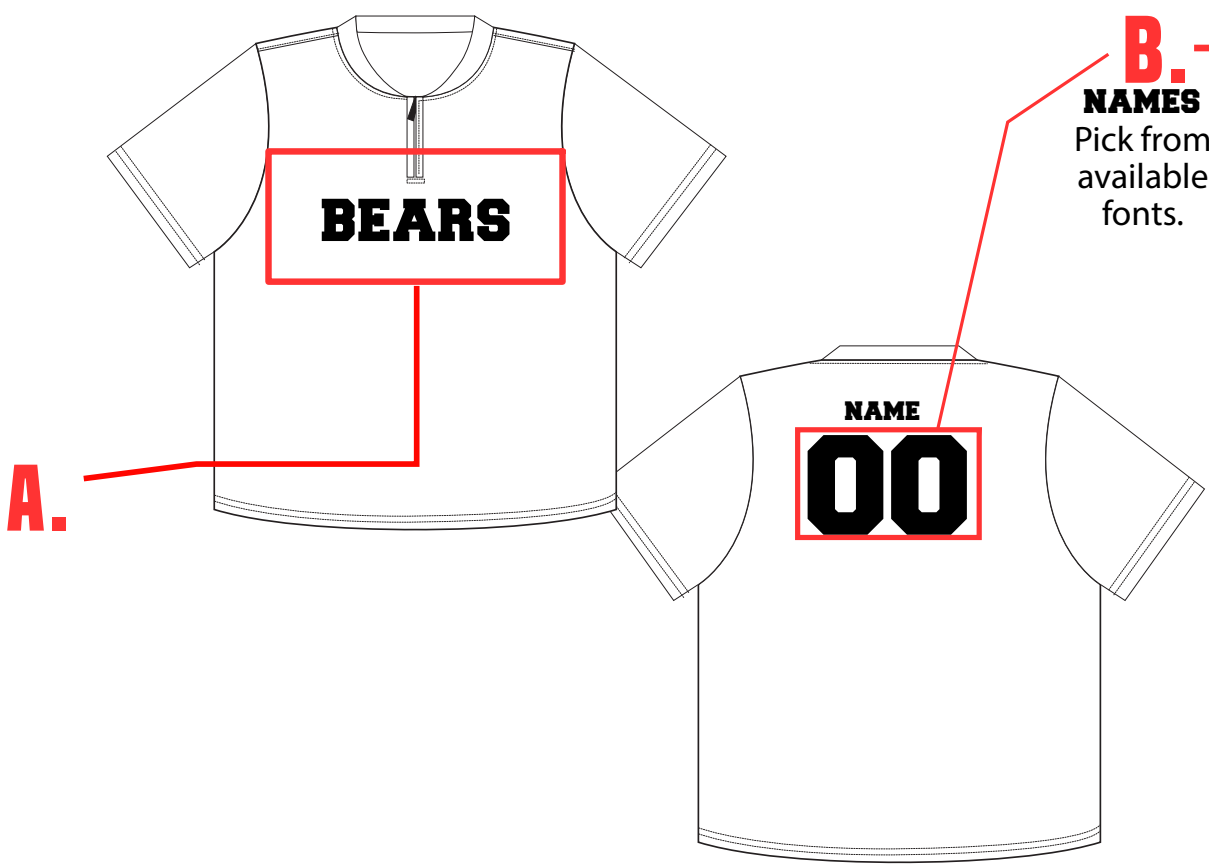

STARTING A FULL CUSTOM REQUEST

1. **PICK THE STYLE**
  CHOOSE A DESIGN FROM ALL STYLES (OR SEND YOUR OWN)
2. **AREAS TO CUSTOMIZE**
  SEE BELOW

A. FRONT LOGO   B. NAME AND NUMBER ON BACK