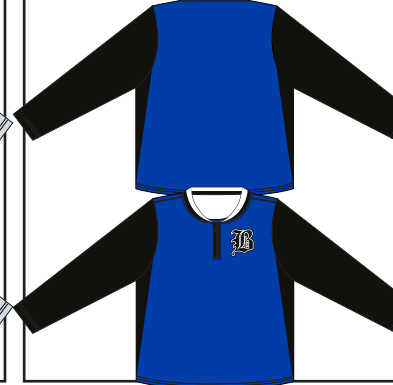

CAGE JACKET LONG SLEEVE : PR307

Fully customizable (Full color sublimated graphics)

Zip up collar design

WP-4.2oz WATERPROOF POLYESTER 4.2oz

Lightweight and easy to pack

Add names or numbers

PICK YOUR STYLE ↓

PICK YOUR STYLE ↓

CAGE JACKET LONG SLEEVE PR307

PR307-009

PR307-010

PR307-011

PR307-012

PR307-013

PR307-014