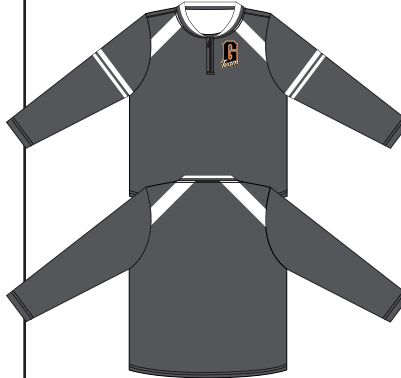

PICK YOUR STYLE ↓

CAGE JACKET LONG SLEEVE PR307

PR307-009

PR307-010

PR307-011

PR307-012

PR307-013

PR307-014

PR307-015

PR307-016

PR307-017

PR307-018

PR307-019

PR307-020

SIZE SPECS - UPDATED 12.12.22 - CENTIMETERS & INCHES

STANDARD AREAS OF MEASUREMENT	YXS 4-5Y	YS 6-8Y	YM 10-12Y	YL 14-16Y	YXL 18-20Y	XS	S	M	L	XL	2XL	3XL	4XL	5XL
BODY LENGTH - FRONT (INCHES)	19.00	21.00	23.00	25.00	27.00	27.25	28.25	29.25	30.00	30.75	31.50	32.25	33.00	33.75
AROUND CHEST - UNDER ARMS (INCHES)	30.00	33.00	35.00	37.00	39.00	41.00	45.00	49.00	53.00	57.00	61.00	65.00	69.00	73.00
AROUND WAIST (INCHES)	30.00	33.00	35.00	37.00	39.00	41.00	45.00	49.00	53.00	57.00	61.00	65.00	69.00	73.00
AROUND HIP (INCHES)	30.00	33.00	35.00	37.00	39.00	41.00	45.00	49.00	53.00	57.00	61.00	65.00	69.00	73.00
SLEEVE LENGTH CBN (INCHES)	24.00	25.50	27.50	29.50	32.00	33.00	34.50	35.50	36.75	38.00	39.25	40.50	41.75	42.50
TALL BODY LENGTH														
TALL +2" TO BODY LENGTH (INCHES)	21	23	25	27	29	29.25	30.25	31.25	32	32.75	33.5	34.25	35	35.75
TALL +4" TO BODY LENGTH (INCHES)	23	25	27	29	31	31.25	32.25	33.25	34	34.75	35.5	36.25	37	37.75
TALL ARM LENGTH														
TALL +2" TO ARM LENGTH (INCHES)	26	27.5	29.5	31.5	34	35	36.5	37.5	38.75	40	41.25	42.5	43.75	44.5