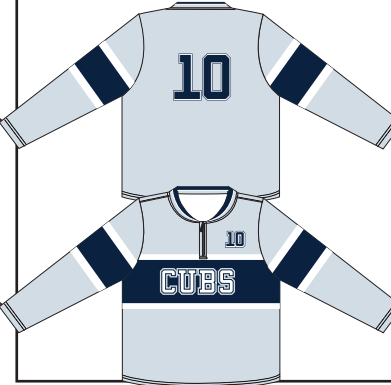

CAGE JACKET LONG SLEEVE : PR307

Fully customizable (Full color sublimated graphics)

Zip up collar design

WP-4.2oz WATERPROOF POLYESTER 4.2oz

Lightweight and easy to pack

Add names or numbers

PICK YOUR STYLE ↓

SIZE SPECS - UPDATED 12.12.22 - CENTIMETERS & INCHES

STANDARD AREAS OF MEASUREMENT	YXS 4-5Y	YS 6-8Y	YM 10-12Y	YL 14-16Y	YXL 18-20Y	XS	S	M	L	XL	2XL	3XL	4XL	5XL
BODY LENGTH - FRONT (INCHES)	19.00	21.00	23.00	25.00	27.00	27.25	28.25	29.25	30.00	30.75	31.50	32.25	33.00	33.75
AROUND CHEST - UNDER ARMS (INCHES)	30.00	33.00	35.00	37.00	39.00	41.00	45.00	49.00	53.00	57.00	61.00	65.00	69.00	73.00
AROUND WAIST (INCHES)	30.00	33.00	35.00	37.00	39.00	41.00	45.00	49.00	53.00	57.00	61.00	65.00	69.00	73.00
AROUND HIP (INCHES)	30.00	33.00	35.00	37.00	39.00	41.00	45.00	49.00	53.00	57.00	61.00	65.00	69.00	73.00
SLEEVE LENGTH CBN (INCHES)	24.00	25.50	27.50	29.50	32.00	33.00	34.50	35.50	36.75	38.00	39.25	40.50	41.75	42.50
TALL BODY LENGTH														
TALL +2" TO BODY LENGTH (INCHES)	21	23	25	27	29	29.25	30.25	31.25	32	32.75	33.5	34.25	35	35.75
TALL +4" TO BODY LENGTH (INCHES)	23	25	27	29	31	31.25	32.25	33.25	34	34.75	35.5	36.25	37	37.75
TALL ARM LENGTH														
TALL +2" TO ARM LENGTH (INCHES)	26	27.5	29.5	31.5	34	35	36.5	37.5	38.75	40	41.25	42.5	43.75	44.5

PICK YOUR STYLE ↓

CAGE JACKET LONG SLEEVE PR307

PR307-009

PR307-010

PR307-011

PR307-012

PR307-013

PR307-014