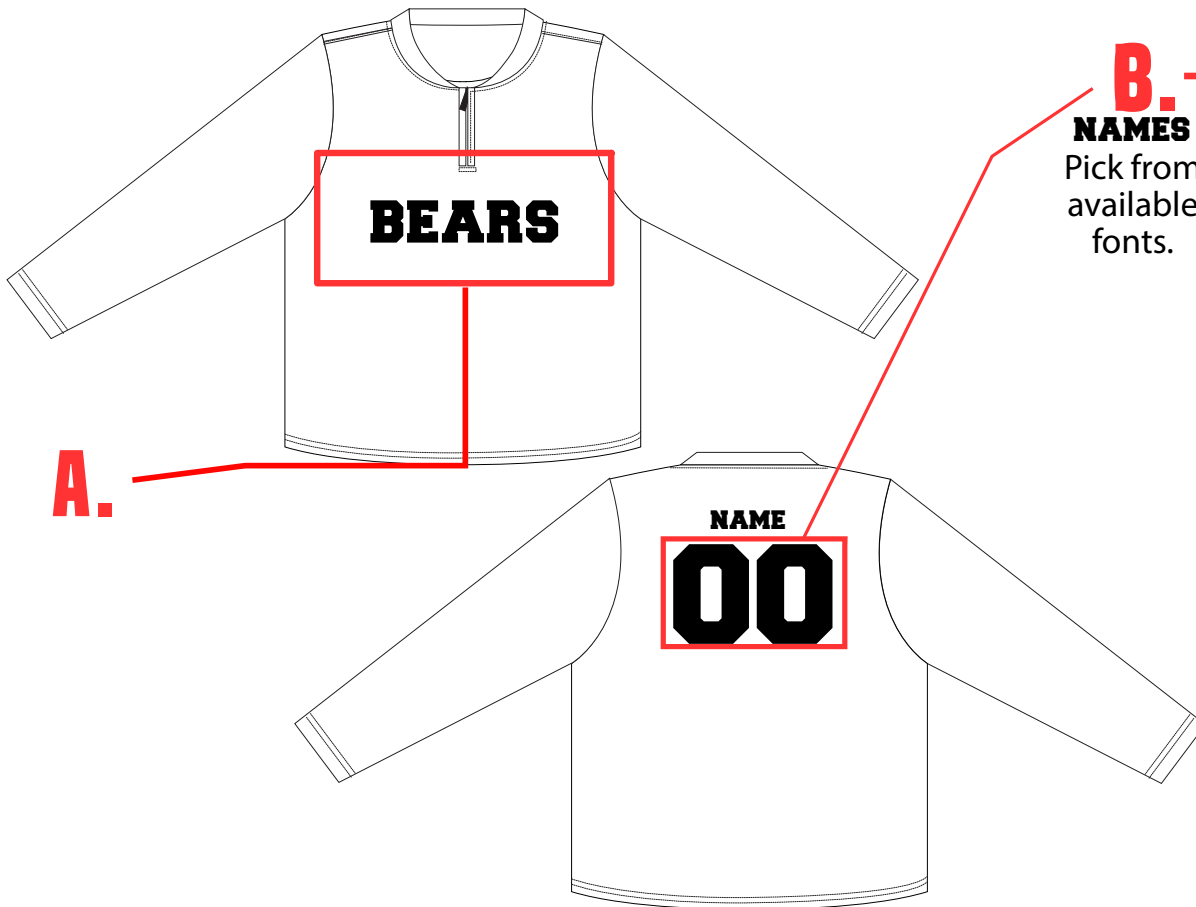

STARTING A FULL CUSTOM REQUEST

1. **PICK THE STYLE**
  CHOOSE A DESIGN FROM ALL STYLES (OR SEND YOUR OWN)
2. **AREAS TO CUSTOMIZE**
  SEE BELOW

A. FRONT LOGO

B. NAME AND NUMBER ON BACK