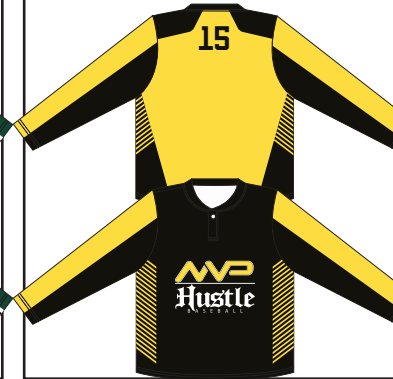

CAGE JACKET LONG SLEEVE : PR307

Fully customizable (Full color sublimated graphics)

Zip up collar design

WP-4.2oz WATERPROOF POLYESTER 4.2oz

Lightweight and easy to pack

Add names or numbers

PICK YOUR STYLE ↓

PICK YOUR STYLE ↓

CAGE JACKET LONG SLEEVE PR307

PR307-009

PR307-010

PR307-011

PR307-012

PR307-013

PR307-014

PR307-015

PR307-016

PR307-017

PR307-018

PR307-019

PR307-020

SIZE SPECS - UPDATED 12.12.22 - CENTIMETERS & INCHES

STANDARD AREAS OF MEASUREMENT	YXS 4-5Y	YS 6-8Y	YM 10-12Y	YL 14-16Y	YXL 18-20Y	XS	S	M	L	XL	2XL	3XL	4XL	5XL
BODY LENGTH - FRONT (INCHES)	19.00	21.00	23.00	25.00	27.00	27.25	28.25	29.25	30.00	30.75	31.50	32.25	33.00	33.75
AROUND CHEST - UNDER ARMS (INCHES)	30.00	33.00	35.00	37.00	39.00	41.00	45.00	49.00	53.00	57.00	61.00	65.00	69.00	73.00
AROUND WAIST (INCHES)	30.00	33.00	35.00	37.00	39.00	41.00	45.00	49.00	53.00	57.00	61.00	65.00	69.00	73.00
AROUND HIP (INCHES)	30.00	33.00	35.00	37.00	39.00	41.00	45.00	49.00	53.00	57.00	61.00	65.00	69.00	73.00
SLEEVE LENGTH CBN (INCHES)	24.00	25.50	27.50	29.50	32.00	33.00	34.50	35.50	36.75	38.00	39.25	40.50	41.75	42.50
TALL BODY LENGTH														
TALL +2" TO BODY LENGTH (INCHES)	21	23	25	27	29	29.25	30.25	31.25	32	32.75	33.5	34.25	35	35.75
TALL +4" TO BODY LENGTH (INCHES)	23	25	27	29	31	31.25	32.25	33.25	34	34.75	35.5	36.25	37	37.75
TALL ARM LENGTH														
TALL +2" TO ARM LENGTH (INCHES)	26	27.5	29.5	31.5	34	35	36.5	37.5	38.75	40	41.25	42.5	43.75	44.5