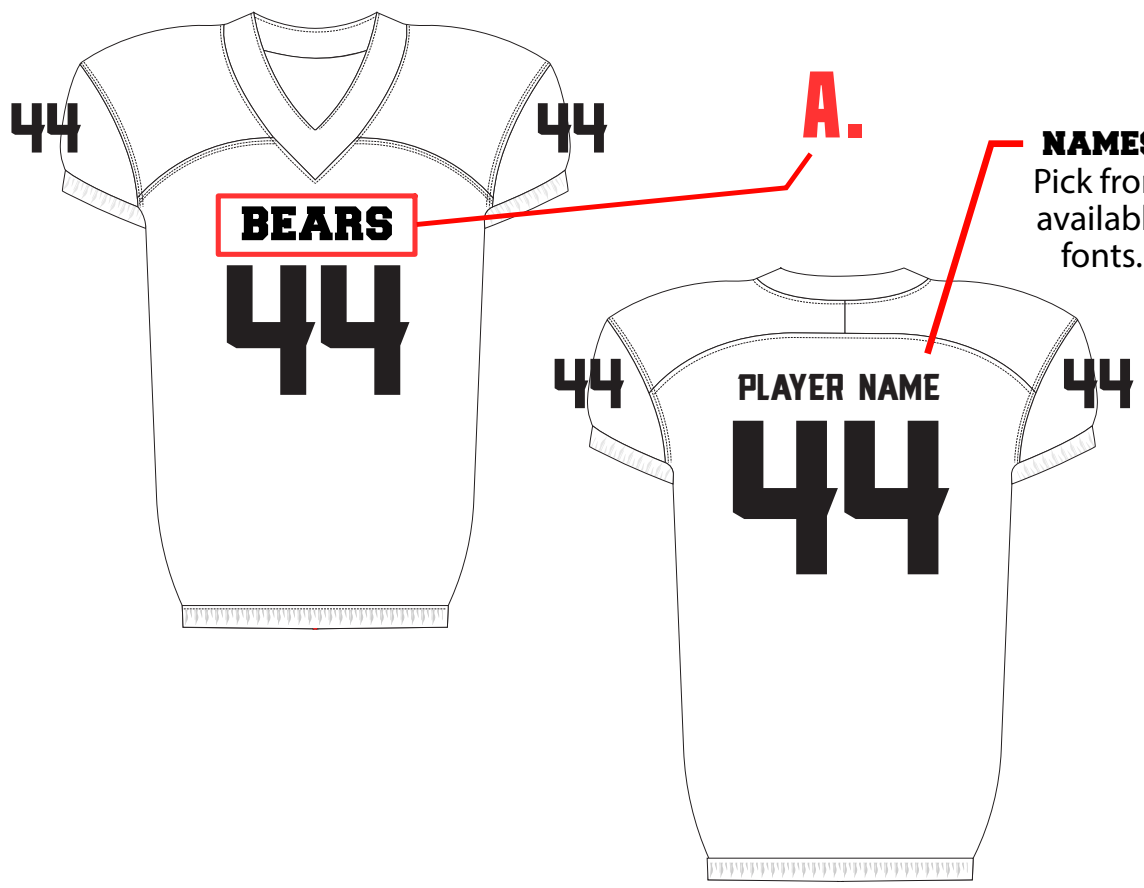

STARTING A FULL CUSTOM REQUEST

1. **PICK THE STYLE**
  CHOOSE A DESIGN FROM ALL STYLES (OR SEND YOUR OWN)
2. **AREAS TO CUSTOMIZE**
  SEE BELOW

A. LOGO ON FRONT

B. CUSTOM NAME AND NUMBERS