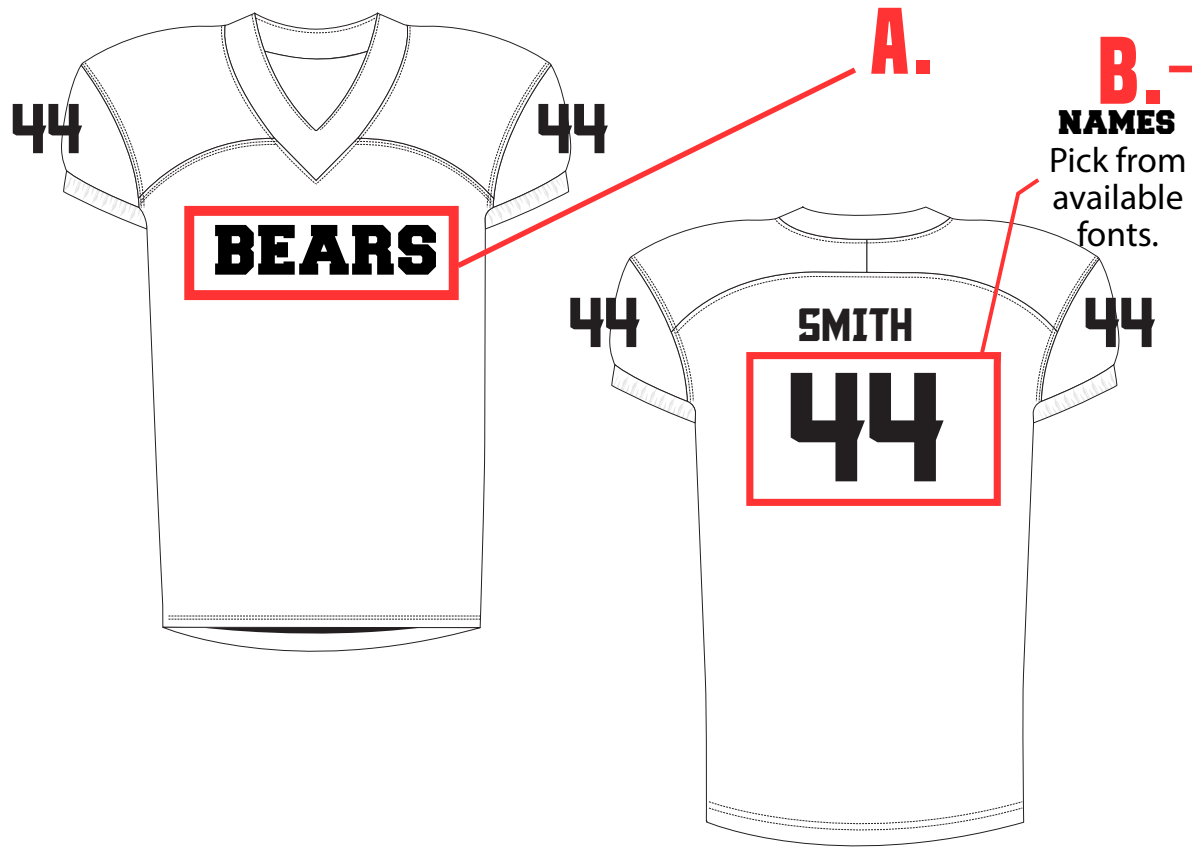

STARTING A FULL CUSTOM REQUEST

1. **PICK THE STYLE**
  CHOOSE A DESIGN FROM ALL STYLES (OR SEND YOUR OWN)
2. **AREAS TO CUSTOMIZE**
  SEE BELOW

A. FRONT LOGO   B. NAMES AND NUMBER ON BACK