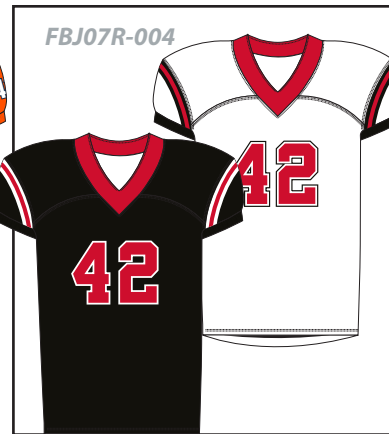

PICK YOUR STYLE ↓