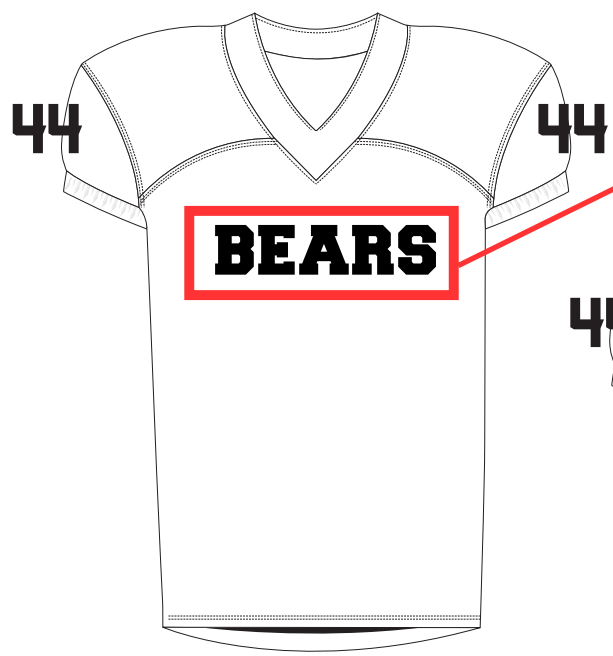

STARTING A FULL CUSTOM REQUEST

1. **PICK THE STYLE**
  CHOOSE A DESIGN FROM ALL STYLES (OR SEND YOUR OWN)
2. **AREAS TO CUSTOMIZE**
  SEE BELOW

A. FRONT LOGO

B. NAMES AND NUMBER ON BACK