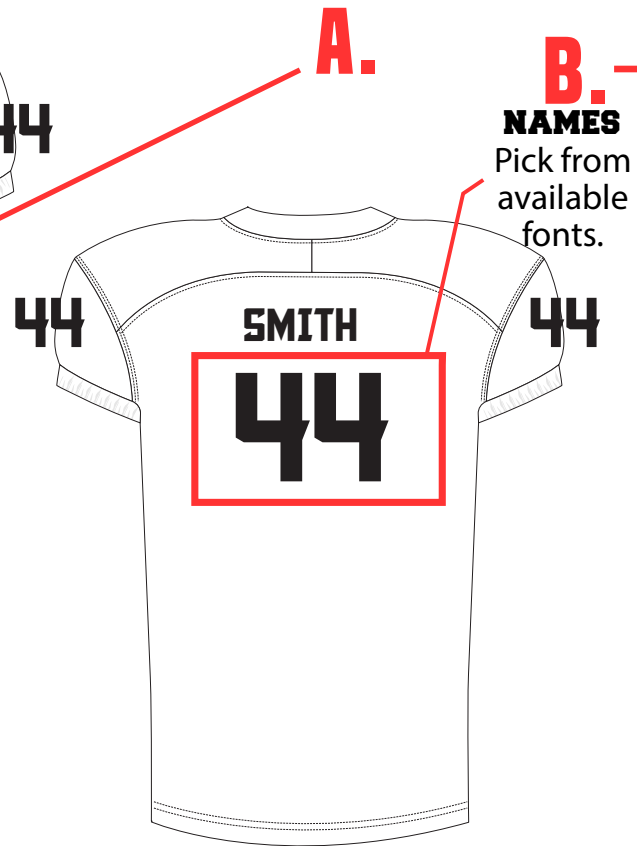

STARTING A FULL CUSTOM REQUEST

1. **PICK THE STYLE**
  CHOOSE A DESIGN FROM ALL STYLES (OR SEND YOUR OWN)
2. **AREAS TO CUSTOMIZE**
  SEE BELOW

A. FRONT LOGO

B. NAMES AND NUMBER ON BACK