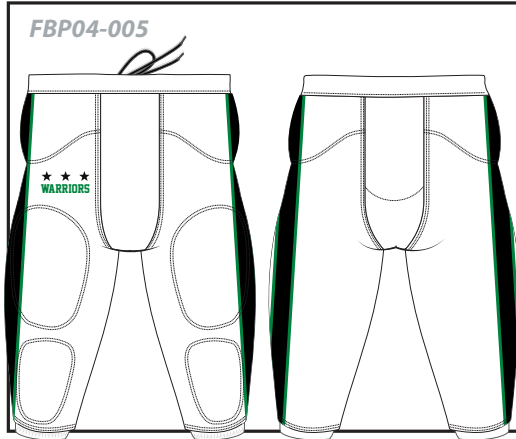

PICK YOUR STYLE ↓

DRAWSTRING FOOTBALL PANT NO PADS FBJ04

FBP04 - UNISEX - YOUTH AND ADULT		SIZE SPECS - UPDATED 06.16.23 - CENTIMETERS & INCHES															
STANDARD AREAS OF MEASUREMENT	2XS 4-5Y	YXS 4-5Y	YS 6-8Y	YM 10-12Y	YL	YXL	Y2XL	YH	XS	S	M	L	XL	2XL	3XL	4XL	5XL
AROUND WAIST - RELAXED (INCHES)	21.00	22.00	23.00	25.00	27.00	29.00	30.00	36.50	27.00	28.50	30.00	31.50	34.00	36.50	39.50	42.50	45.50
AROUND HIP BTM OF HIP PADS (INCHES)	22.00	24.00	26.00	28.00	30.00	32.00	33.00	39.50	30.00	31.50	33.00	34.50	37.00	39.50	42.50	45.50	48.50
INSEAM (INCHES)	12.00	12.50	12.50	13.00	13.00	14.00	14.50	14.50	15.00	15.50	15.50	15.50	16.25	16.25	16.25	17.00	17.00
TALL LEG LENGTH																	
TALL +2" TO LEG INSEAM LENGTH (INCHES)	14	14.5	14.5	15	15	16	16.5	16.5	16.5	17	17.5	17.5	18.25	18.25	18.25	19	19
TALL +4" TO LEG INSEAM LENGTH (INCHES)	16	16.5	16.5	17	17	18	18.5	18.5	18.5	19	19.5	19.5	20.25	20.25	20.25	21	21