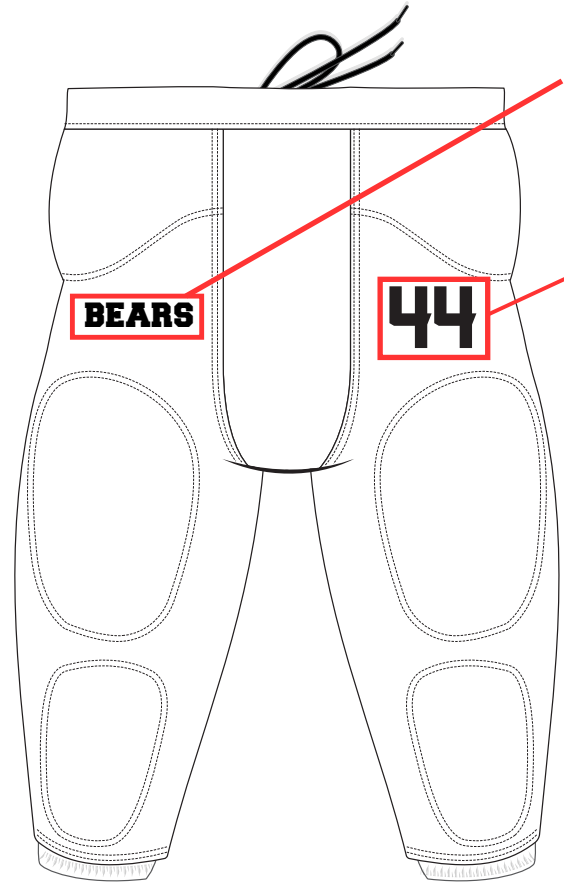

STARTING A FULL CUSTOM REQUEST

1. **PICK THE STYLE**
  CHOOSE A DESIGN FROM ALL STYLES (OR SEND YOUR OWN)
2. **AREAS TO CUSTOMIZE**
  SEE BELOW

A. FRONT LOGO   B. NUMBER