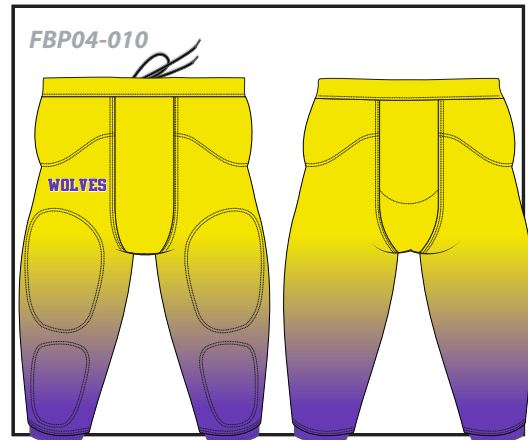

PICK YOUR STYLE ↓

DRAWSTRING FOOTBALL PANT NO PADS FBJ04

FBP04 - UNISEX - YOUTH AND ADULT		SIZE SPECS - UPDATED 06.16.23 - CENTIMETERS & INCHES															
STANDARD AREAS OF MEASUREMENT	2XS 4-5Y	YXS 4-5Y	YS 6-8Y	YM 10-12Y	YL	YXL	Y2XL	YH	XS	S	M	L	XL	2XL	3XL	4XL	5XL
AROUND WAIST - RELAXED (INCHES)	21.00	22.00	23.00	25.00	27.00	29.00	30.00	36.50	27.00	28.50	30.00	31.50	34.00	36.50	39.50	42.50	45.50
AROUND HIP BTM OF HIP PADS (INCHES)	22.00	24.00	26.00	28.00	30.00	32.00	33.00	39.50	30.00	31.50	33.00	34.50	37.00	39.50	42.50	45.50	48.50
INSEAM (INCHES)	12.00	12.50	12.50	13.00	13.00	14.00	14.50	14.50	15.00	15.50	15.50	15.50	16.25	16.25	16.25	17.00	17.00
TALL LEG LENGTH																	
TALL +2" TO LEG INSEAM LENGTH (INCHES)	14	14.5	14.5	15	15	16	16.5	16.5	16.5	17	17.5	17.5	18.25	18.25	18.25	19	19
TALL +4" TO LEG INSEAM LENGTH (INCHES)	16	16.5	16.5	17	17	18	18.5	18.5	18.5	19	19.5	19.5	20.25	20.25	20.25	21	21