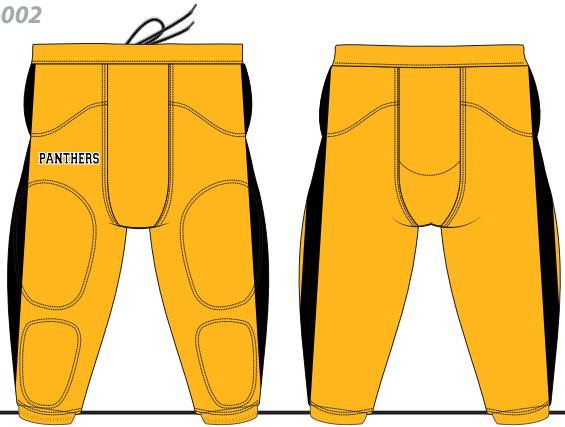

## DRAWSTRING FOOTBALL PANT NO PADS : FBP04

Customizable all around (Full color sublimated graphics)

Standard Integrated 7 pad construction - no pads

STP8.8oz Stretch Polyester 8.8oz

Drawstring waist and elastic leg openings

Adult and youth sizes available (YXXS-5XL)

PICK YOUR STYLE ↓

FBP04-001

FBP04-002

FBP04-003

FBP04-004

FBP04 - UNISEX - YOUTH AND ADULT

SIZE SPECS - UPDATED 06.16.23 - CENTIMETERS & INCHES