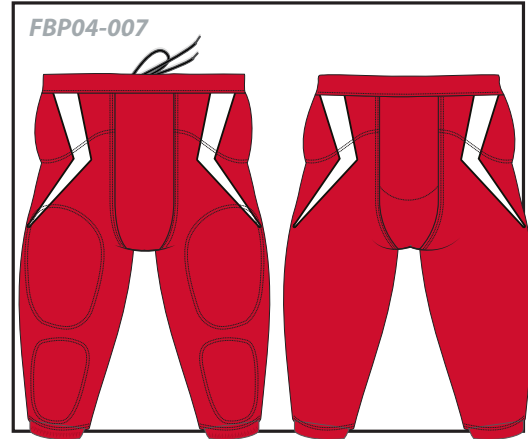

PICK YOUR STYLE ↓

DRAWSTRING FOOTBALL PANT NO PADS FBJ04

FBP04 - UNISEX - YOUTH AND ADULT		SIZE SPECS - UPDATED 06.16.23 - CENTIMETERS & INCHES															
STANDARD AREAS OF MEASUREMENT	2XS 4-5Y	YXS 4-5Y	YS 6-8Y	YM 10-12Y	YL	YXL	Y2XL	YH	XS	S	M	L	XL	2XL	3XL	4XL	5XL
AROUND WAIST - RELAXED (INCHES)	21.00	22.00	23.00	25.00	27.00	29.00	30.00	36.50	27.00	28.50	30.00	31.50	34.00	36.50	39.50	42.50	45.50
AROUND HIP BTM OF HIP PADS (INCHES)	22.00	24.00	26.00	28.00	30.00	32.00	33.00	39.50	30.00	31.50	33.00	34.50	37.00	39.50	42.50	45.50	48.50
INSEAM (INCHES)	12.00	12.50	12.50	13.00	13.00	14.00	14.50	14.50	15.00	15.50	15.50	15.50	16.25	16.25	16.25	17.00	17.00
TALL LEG LENGTH																	
TALL +2" TO LEG INSEAM LENGTH (INCHES)	14	14.5	14.5	15	15	16	16.5	16.5	16.5	17	17.5	17.5	18.25	18.25	18.25	19	19
TALL +4" TO LEG INSEAM LENGTH (INCHES)	16	16.5	16.5	17	17	18	18.5	18.5	18.5	19	19.5	19.5	20.25	20.25	20.25	21	21