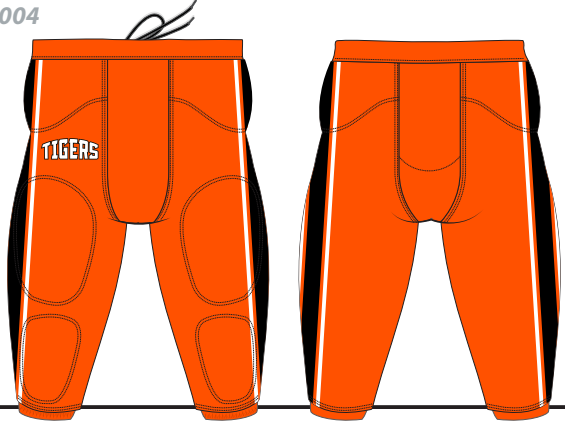

## DRAWSTRING FOOTBALL PANT NO PADS : FBP04

Customizable all around (Full color sublimated graphics)

Standard Integrated 7 pad construction - no pads

STP8.8oz Stretch Polyester 8.8oz

Drawstring waist and elastic leg openings

Adult and youth sizes available (YXXS-5XL)

PICK YOUR STYLE ↓

FBP04-001

FBP04-002

FBP04-003

FBP04-004

FBP04 - UNISEX - YOUTH AND ADULT

SIZE SPECS - UPDATED 06.16.23 - CENTIMETERS & INCHES