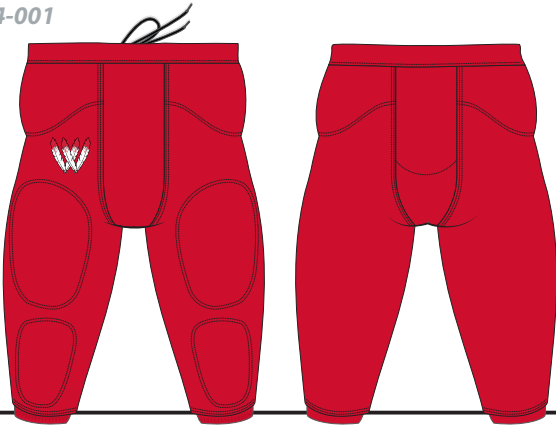

## DRAWSTRING FOOTBALL PANT NO PADS : FBP04

Customizable all around (Full color sublimated graphics)

Standard Integrated 7 pad construction - no pads

STP8.8oz Stretch Polyester 8.8oz

Drawstring waist and elastic leg openings

Adult and youth sizes available (YXXS-5XL)

PICK YOUR STYLE ↓

FBP04-001

FBP04-002

FBP04-003

FBP04-004

FBP04 - UNISEX - YOUTH AND ADULT

SIZE SPECS - UPDATED 06.16.23 - CENTIMETERS & INCHES