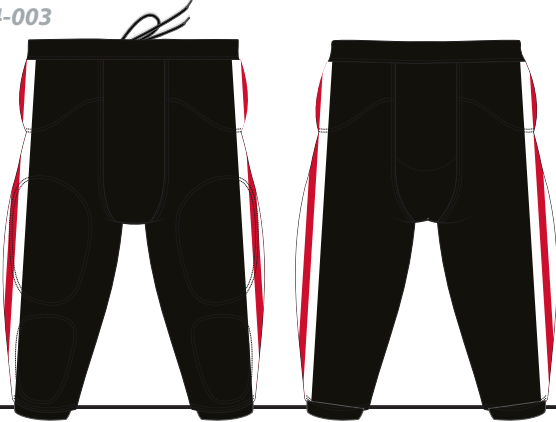

## DRAWSTRING FOOTBALL PANT NO PADS : FBP04

Customizable all around (Full color sublimated graphics)

Standard Integrated 7 pad construction - no pads

STP8.8oz Stretch Polyester 8.8oz

Drawstring waist and elastic leg openings

Adult and youth sizes available (YXXS-5XL)

PICK YOUR STYLE ↓

FBP04-001

FBP04-002

FBP04-003

FBP04-004

FBP04 - UNISEX - YOUTH AND ADULT

SIZE SPECS - UPDATED 06.16.23 - CENTIMETERS & INCHES