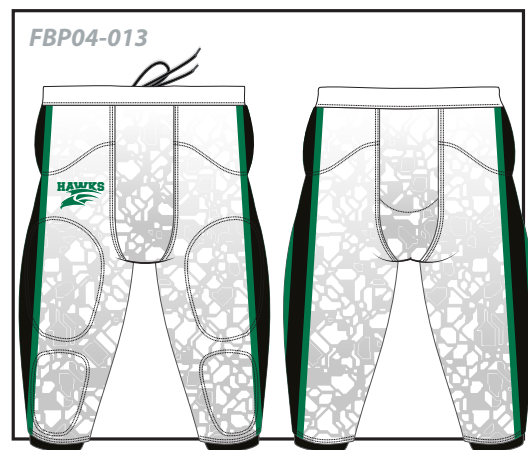

PICK YOUR STYLE ↓

DRAWSTRING FOOTBALL PANT NO PADS FBJ04

FBP04 - UNISEX - YOUTH AND ADULT		SIZE SPECS - UPDATED 06.16.23 - CENTIMETERS & INCHES															
STANDARD AREAS OF MEASUREMENT	2XS 4-5Y	YXS 4-5Y	YS 6-8Y	YM 10-12Y	YL	YXL	Y2XL	YH	XS	S	M	L	XL	2XL	3XL	4XL	5XL
AROUND WAIST - RELAXED (INCHES)	21.00	22.00	23.00	25.00	27.00	29.00	30.00	36.50	27.00	28.50	30.00	31.50	34.00	36.50	39.50	42.50	45.50
AROUND HIP BTM OF HIP PADS (INCHES)	22.00	24.00	26.00	28.00	30.00	32.00	33.00	39.50	30.00	31.50	33.00	34.50	37.00	39.50	42.50	45.50	48.50
INSEAM (INCHES)	12.00	12.50	12.50	13.00	13.00	14.00	14.50	14.50	15.00	15.50	15.50	15.50	16.25	16.25	16.25	17.00	17.00
TALL LEG LENGTH																	
TALL +2" TO LEG INSEAM LENGTH (INCHES)	14	14.5	14.5	15	15	16	16.5	16.5	16.5	17	17.5	17.5	18.25	18.25	18.25	19	19
TALL +4" TO LEG INSEAM LENGTH (INCHES)	16	16.5	16.5	17	17	18	18.5	18.5	18.5	19	19.5	19.5	20.25	20.25	20.25	21	21