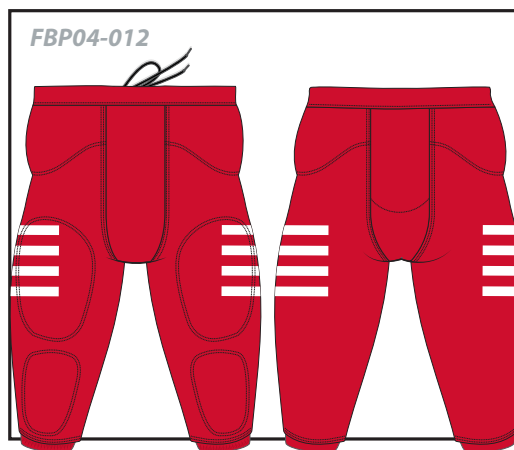

PICK YOUR STYLE ↓

DRAWSTRING FOOTBALL PANT NO PADS FBJ04

FBP04 - UNISEX - YOUTH AND ADULT		SIZE SPECS - UPDATED 06.16.23 - CENTIMETERS & INCHES															
STANDARD AREAS OF MEASUREMENT	2XS 4-5Y	YXS 4-5Y	YS 6-8Y	YM 10-12Y	YL	YXL	Y2XL	YH	XS	S	M	L	XL	2XL	3XL	4XL	5XL
AROUND WAIST - RELAXED (INCHES)	21.00	22.00	23.00	25.00	27.00	29.00	30.00	36.50	27.00	28.50	30.00	31.50	34.00	36.50	39.50	42.50	45.50
AROUND HIP BTM OF HIP PADS (INCHES)	22.00	24.00	26.00	28.00	30.00	32.00	33.00	39.50	30.00	31.50	33.00	34.50	37.00	39.50	42.50	45.50	48.50
INSEAM (INCHES)	12.00	12.50	12.50	13.00	13.00	14.00	14.50	14.50	15.00	15.50	15.50	15.50	16.25	16.25	16.25	17.00	17.00
TALL LEG LENGTH																	
TALL +2" TO LEG INSEAM LENGTH (INCHES)	14	14.5	14.5	15	15	16	16.5	16.5	16.5	17	17.5	17.5	18.25	18.25	18.25	19	19
TALL +4" TO LEG INSEAM LENGTH (INCHES)	16	16.5	16.5	17	17	18	18.5	18.5	18.5	19	19.5	19.5	20.25	20.25	20.25	21	21