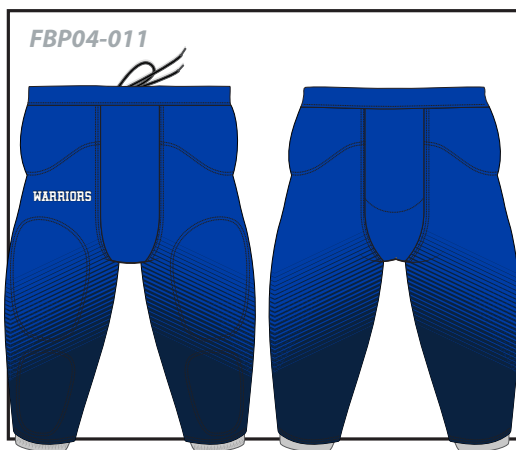

PICK YOUR STYLE ↓

DRAWSTRING FOOTBALL PANT NO PADS FBJ04

FBP04 - UNISEX - YOUTH AND ADULT		SIZE SPECS - UPDATED 06.16.23 - CENTIMETERS & INCHES															
STANDARD AREAS OF MEASUREMENT	2XS 4-5Y	YXS 4-5Y	YS 6-8Y	YM 10-12Y	YL	YXL	Y2XL	YH	XS	S	M	L	XL	2XL	3XL	4XL	5XL
AROUND WAIST - RELAXED (INCHES)	21.00	22.00	23.00	25.00	27.00	29.00	30.00	36.50	27.00	28.50	30.00	31.50	34.00	36.50	39.50	42.50	45.50
AROUND HIP BTM OF HIP PADS (INCHES)	22.00	24.00	26.00	28.00	30.00	32.00	33.00	39.50	30.00	31.50	33.00	34.50	37.00	39.50	42.50	45.50	48.50
INSEAM (INCHES)	12.00	12.50	12.50	13.00	13.00	14.00	14.50	14.50	15.00	15.50	15.50	15.50	16.25	16.25	16.25	17.00	17.00
TALL LEG LENGTH																	
TALL +2" TO LEG INSEAM LENGTH (INCHES)	14	14.5	14.5	15	15	16	16.5	16.5	16.5	17	17.5	17.5	18.25	18.25	18.25	19	19
TALL +4" TO LEG INSEAM LENGTH (INCHES)	16	16.5	16.5	17	17	18	18.5	18.5	18.5	19	19.5	19.5	20.25	20.25	20.25	21	21