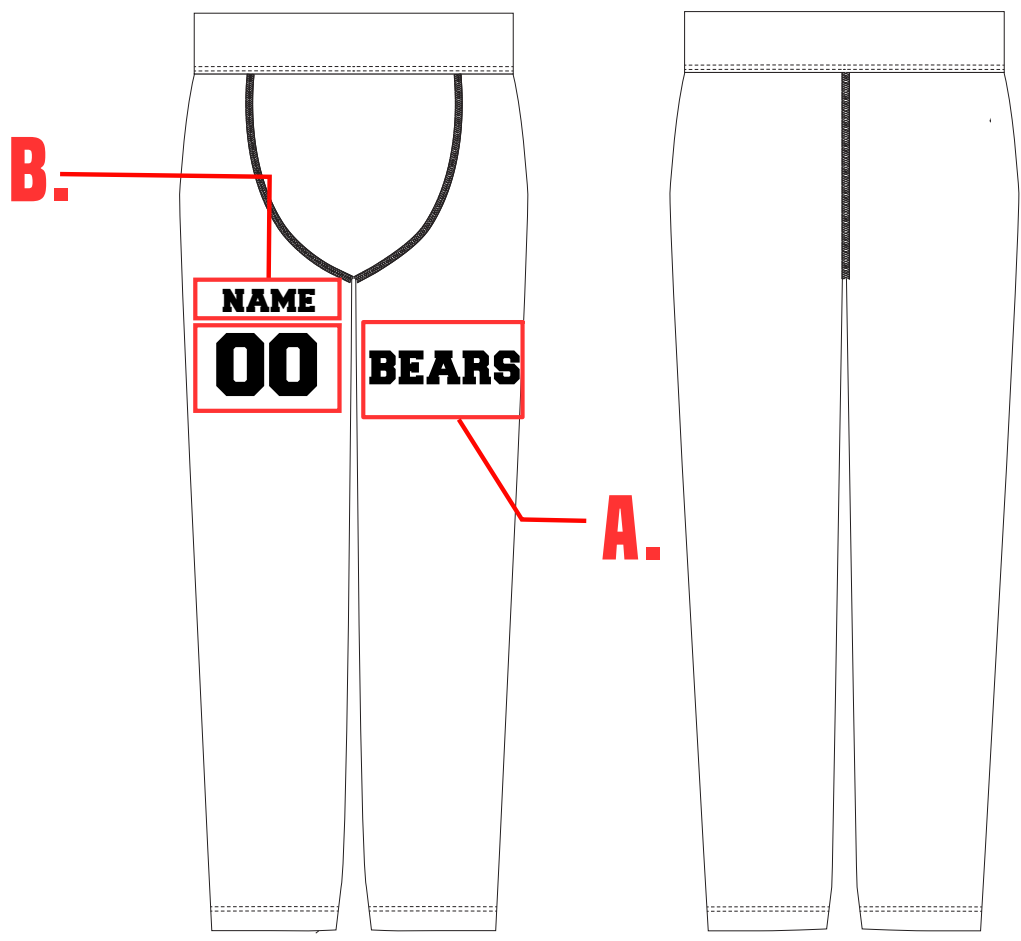

STARTING A FULL CUSTOM REQUEST

1. **PICK THE STYLE**
  CHOOSE A DESIGN FROM ALL STYLES (OR SEND YOUR OWN)
2. **AREAS TO CUSTOMIZE**
  SEE BELOW

A. FRONT LOGO AND/OR NAME   B. FRONT NUMBER AND/OR NAME