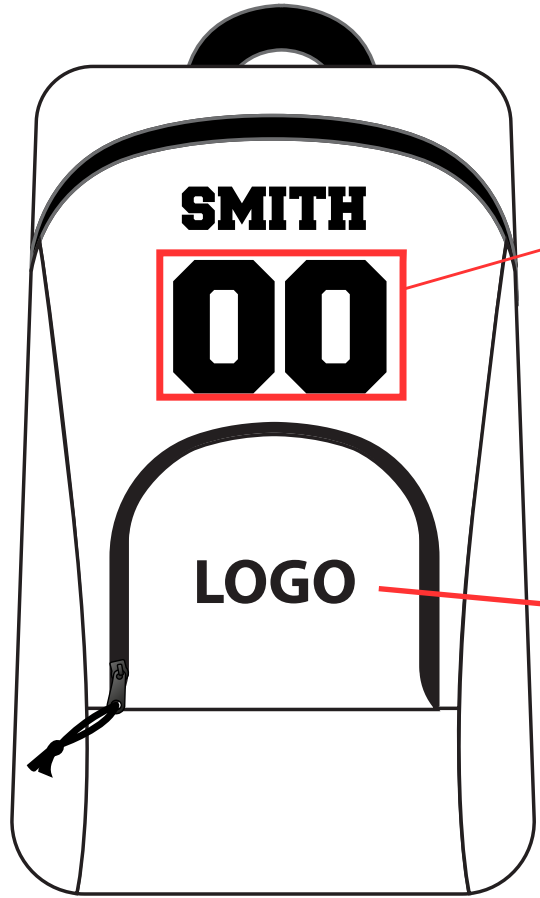

STARTING A FULL CUSTOM REQUEST

1. **PICK THE STYLE**
  CHOOSE A DESIGN FROM ALL STYLES (OR SEND YOUR OWN)
2. **AREAS TO CUSTOMIZE**
  SEE BELOW

A. FRONT LOGO

B. NAMES AND NUMBER