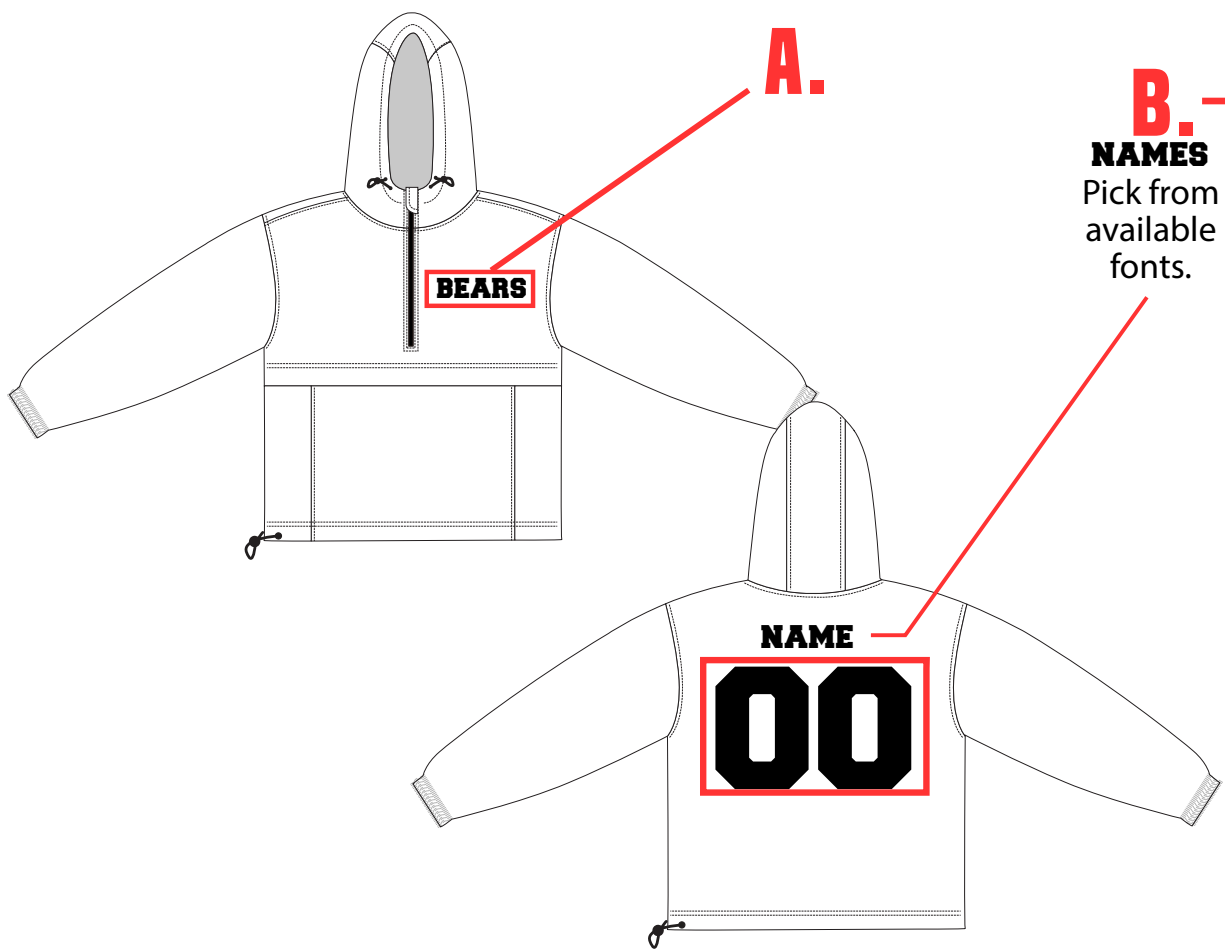

STARTING A FULL CUSTOM REQUEST

1. **PICK THE STYLE**
  CHOOSE A DESIGN FROM ALL STYLES (OR SEND YOUR OWN)
2. **AREAS TO CUSTOMIZE**
  SEE BELOW

A. FRONT LOGO   B. NAMES AND NUMBER ON BACK