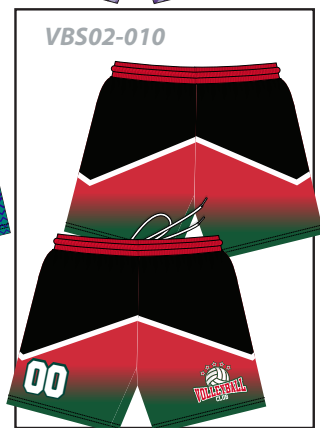

PICK YOUR STYLE ↓

VBS02 – UNISEX – YOUTH AND ADULT