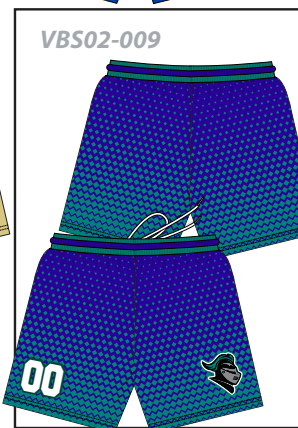

## VOLLEYBALL SHORT LADIES : VBS02

Customizable all Around (Full color sublimated graphics)

Elastic drawstring waistband

Lightweight and durable pinhole mesh polyester

Pick between white or black stitching and cord

Add Names or Numbers

PICK YOUR STYLE ↓

VBS02 – UNISEX – YOUTH AND ADULT

SIZE SPECS – UPDATED 01.23.22 – CENTIMETERS & INCHES

STANDARD AREAS OF MEASUREMENT	YXS 4-5Y	YS 6-8Y	YM 10-12Y	YL 14-16Y	YXL 18-20Y	XS	S	M	L	XL	2XL	3XL	4XL	5XL
AROUND WAIST - RELAXED (INCHES)	20.50	22.00	23.50	25.00	26.50	26.00	28.00	30.00	32.00	34.00	36.00	38.00	40.00	42.00
AROUND HIP - (INCHES)	30.00	33.50	37.00	40.00	43.00	41.00	43.00	46.00	49.00	53.00	57.00	61.00	65.00	69.00
INSEAM - (INCHES)	3.50	3.50	3.50	3.50	4.00	4.00	4.00	4.00	4.00	4.00	4.00	4.00	5.00	5.00
TALL LEG LENGTH														
TALL +2" TO LEG/INSEAM LENGTH (INCHES)	6.5	6.5	6.5	6.5	6	6	6	6	6	6	6	6	7	7
TALL +4" TO LEG/INSEAM LENGTH (INCHES)	7.5	7.5	7.5	7.5	8	8	8	8	8	8	8	8	9	9

**F007**  
**PHOSPHATE**  
1234567890

**F008**  
**VIRIDIAN**  
1234567890

**F009**  
**AMERICAN**  
1234567890

**F010**  
*Hoodson*  
1234567890

3. ALL YOU NEED TO DO IS PROVIDE A SPREAD SHEET WITH WHAT NUMBERS/NAMES THAT YOU WANT ON EACH SIZE THAT YOU NEED THEM ON AND WE WILL GET TO WORK! IT IS EASY AND FUN TO ADD TO YOUR ITEMS.