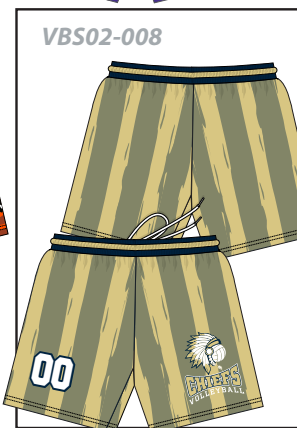

## VOLLEYBALL SHORT LADIES : VBS02

Customizable all Around (Full color sublimated graphics)

Elastic drawstring waistband

Lightweight and durable pinhole mesh polyester

Pick between white or black stitching and cord

Add Names or Numbers

PICK YOUR STYLE ↓

VBS02 – UNISEX – YOUTH AND ADULT

SIZE SPECS – UPDATED 01.23.22 – CENTIMETERS & INCHES

STANDARD AREAS OF MEASUREMENT	YXS 4-5Y	YS 6-8Y	YM 10-12Y	YL 14-16Y	YXL 18-20Y	XS	S	M	L	XL	2XL	3XL	4XL	5XL
AROUND WAIST - RELAXED (INCHES)	20.50	22.00	23.50	25.00	26.50	26.00	28.00	30.00	32.00	34.00	36.00	38.00	40.00	42.00
AROUND HIP - (INCHES)	30.00	33.50	37.00	40.00	43.00	41.00	43.00	46.00	49.00	53.00	57.00	61.00	65.00	69.00
INSEAM - (INCHES)	3.50	3.50	3.50	3.50	4.00	4.00	4.00	4.00	4.00	4.00	4.00	4.00	5.00	5.00
TALL LEG LENGTH														
TALL +2" TO LEG/INSEAM LENGTH (INCHES)	6.5	6.5	6.5	6.5	6	6	6	6	6	6	6	6	7	7
TALL +4" TO LEG/INSEAM LENGTH (INCHES)	7.5	7.5	7.5	7.5	8	8	8	8	8	8	8	8	9	9

**F007**  
**PHOSPHATE**  
1234567890

**F008**  
**VIRIDIAN**  
1234567890

**F009**  
**AMERICAN**  
1234567890

**F010**  
*Hoodson*  
1234567890

3. ALL YOU NEED TO DO IS PROVIDE A SPREAD SHEET WITH WHAT NUMBERS/NAMES THAT YOU WANT ON EACH SIZE THAT YOU NEED THEM ON AND WE WILL GET TO WORK! IT IS EASY AND FUN TO ADD TO YOUR ITEMS.