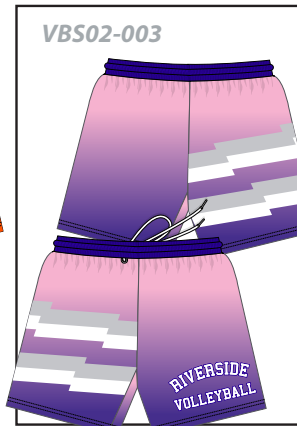

## VOLLEYBALL SHORT LADIES : VBS02

Customizable all Around (Full color sublimated graphics)

Elastic drawstring waistband

Lightweight and durable pinhole mesh polyester

Pick between white or black stitching and cord

Add Names or Numbers

PICK YOUR STYLE ↓

VBS02 – UNISEX – YOUTH AND ADULT

SIZE SPECS – UPDATED 01.23.22 – CENTIMETERS & INCHES

STANDARD AREAS OF MEASUREMENT	YXS 4-5Y	YS 6-8Y	YM 10-12Y	YL 14-16Y	YXL 18-20Y	XS	S	M	L	XL	2XL	3XL	4XL	5XL
AROUND WAIST - RELAXED (INCHES)	20.50	22.00	23.50	25.00	26.50	26.00	28.00	30.00	32.00	34.00	36.00	38.00	40.00	42.00
AROUND HIP - (INCHES)	30.00	33.50	37.00	40.00	43.00	41.00	43.00	46.00	49.00	53.00	57.00	61.00	65.00	69.00
INSEAM - (INCHES)	3.50	3.50	3.50	3.50	4.00	4.00	4.00	4.00	4.00	4.00	4.00	4.00	5.00	5.00
TALL LEG LENGTH														
TALL +2" TO LEG/INSEAM LENGTH (INCHES)	6.5	6.5	6.5	6.5	6	6	6	6	6	6	6	6	7	7
TALL +4" TO LEG/INSEAM LENGTH (INCHES)	7.5	7.5	7.5	7.5	8	8	8	8	8	8	8	8	9	9