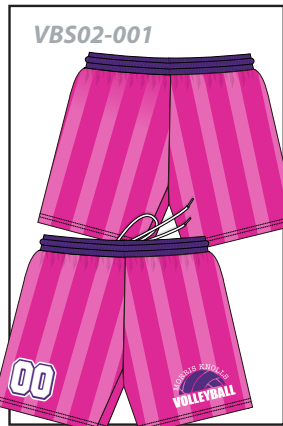

## VOLLEYBALL SHORT LADIES : VBS02

Customizable all Around (Full color sublimated graphics)

Elastic drawstring waistband

Lightweight and durable pinhole mesh polyester

Pick between white or black stitching and cord

Add Names or Numbers

PICK YOUR STYLE ↓

VBS02 – UNISEX – YOUTH AND ADULT

SIZE SPECS – UPDATED 01.23.22 – CENTIMETERS & INCHES

STANDARD AREAS OF MEASUREMENT	YXS 4-5Y	YS 6-8Y	YM 10-12Y	YL 14-16Y	YXL 18-20Y	XS	S	M	L	XL	2XL	3XL	4XL	5XL
AROUND WAIST - RELAXED (INCHES)	20.50	22.00	23.50	25.00	26.50	26.00	28.00	30.00	32.00	34.00	36.00	38.00	40.00	42.00
AROUND HIP - (INCHES)	30.00	33.50	37.00	40.00	43.00	41.00	43.00	46.00	49.00	53.00	57.00	61.00	65.00	69.00
INSEAM - (INCHES)	3.50	3.50	3.50	3.50	4.00	4.00	4.00	4.00	4.00	4.00	4.00	4.00	5.00	5.00
TALL LEG LENGTH														
TALL +2" TO LEG/INSEAM LENGTH (INCHES)	6.5	6.5	6.5	6.5	6	6	6	6	6	6	6	6	7	7
TALL +4" TO LEG/INSEAM LENGTH (INCHES)	7.5	7.5	7.5	7.5	8	8	8	8	8	8	8	8	9	9