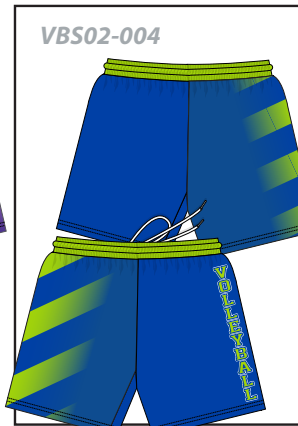

## VOLLEYBALL SHORT LADIES : VBS02

Customizable all Around (Full color sublimated graphics)

Elastic drawstring waistband

Lightweight and durable pinhole mesh polyester

Pick between white or black stitching and cord

Add Names or Numbers

PICK YOUR STYLE ↓

VBS02 – UNISEX – YOUTH AND ADULT

SIZE SPECS – UPDATED 01.23.22 – CENTIMETERS & INCHES

STANDARD AREAS OF MEASUREMENT	YXS 4-5Y	YS 6-8Y	YM 10-12Y	YL 14-16Y	YXL 18-20Y	XS	S	M	L	XL	2XL	3XL	4XL	5XL
AROUND WAIST - RELAXED (INCHES)	20.50	22.00	23.50	25.00	26.50	26.00	28.00	30.00	32.00	34.00	36.00	38.00	40.00	42.00
AROUND HIP - (INCHES)	30.00	33.50	37.00	40.00	43.00	41.00	43.00	46.00	49.00	53.00	57.00	61.00	65.00	69.00
INSEAM - (INCHES)	3.50	3.50	3.50	3.50	4.00	4.00	4.00	4.00	4.00	4.00	4.00	4.00	5.00	5.00
TALL LEG LENGTH														
TALL +2" TO LEG/INSEAM LENGTH (INCHES)	6.5	6.5	6.5	6.5	6	6	6	6	6	6	6	6	7	7
TALL +4" TO LEG/INSEAM LENGTH (INCHES)	7.5	7.5	7.5	7.5	8	8	8	8	8	8	8	8	9	9