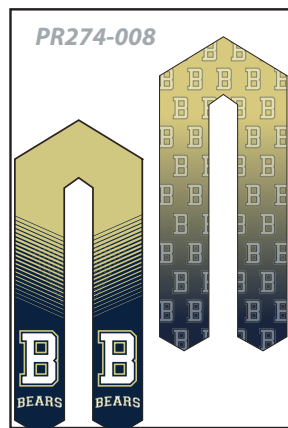

GRADUATION STOLE PR274

Fully customizable (Full color sublimated graphics)

Durable and soft polyester

Add names and/or numbers

PICK YOUR STYLE ↓

ONE SIZE FITS ALL
5" W X 60" L (INCHES)

PICK YOUR STYLE ↓

GRADUATION STOLE
PR274

ONE SIZE FITS ALL
5" W X 60" L (INCHES)

PR274

STARTING A FULL CUSTOM REQUEST

- 1. **PICK THE STYLE**
CHOOSE A DESIGN FROM ALL STYLES (OR SEND YOUR OWN)
- 2. **AREAS TO CUSTOMIZE**
SEE BELOW

A. FRONT LOGO B. FRONT NAME OR/AND CLASS YEAR

NAMES
Pick from available fonts.

- F001**
COLLEGE BLK
1234567890
- F002**
AERO
1234567890
- F003**
CRUSADER
234567890
- F004**
ARENO
1234567890
- F005**
BLOCKTASTIC
1234567890
- F006**
ALDO
1234567890
- F007**
PHOSPHATE
1234567890
- F008**
VIRIDIAN
1234567890
- F009**
AMERICAN
1234567890
- F010**
Hoodson
1234567890