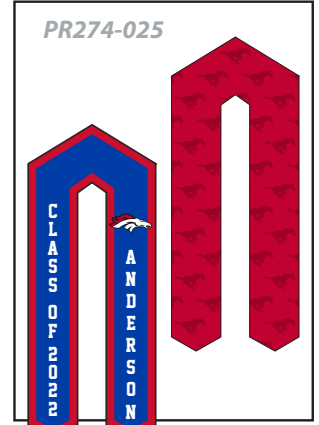

GRADUATION STOLE PR274

Fully customizable (Full color sublimated graphics)

Durable and soft polyester

Add names and/or numbers

PICK YOUR STYLE ↓

ONE SIZE FITS ALL
5" W X 60" L (INCHES)

PICK YOUR STYLE ↓

GRADUATION STOLE
PR274

ONE SIZE FITS ALL
5" W X 60" L (INCHES)

PR274

STARTING A FULL CUSTOM REQUEST

- 1. **PICK THE STYLE**
CHOOSE A DESIGN FROM ALL STYLES (OR SEND YOUR OWN)
- 2. **AREAS TO CUSTOMIZE**
SEE BELOW

A. FRONT LOGO B. FRONT NAME OR/AND CLASS YEAR