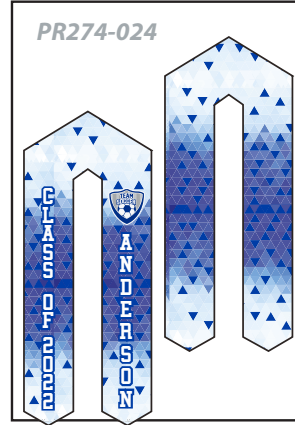

GRADUATION STOLE PR274

Fully customizable (Full color sublimated graphics)

Durable and soft polyester

Add names and/or numbers

PICK YOUR STYLE ↓

ONE SIZE FITS ALL
5" W X 60" L (INCHES)

PICK YOUR STYLE ↓

GRADUATION STOLE
PR274

ONE SIZE FITS ALL
5" W X 60" L (INCHES)

PR274

STARTING A FULL CUSTOM REQUEST

- 1. **PICK THE STYLE**
CHOOSE A DESIGN FROM ALL STYLES (OR SEND YOUR OWN)
- 2. **AREAS TO CUSTOMIZE**
SEE BELOW

A. FRONT LOGO B. FRONT NAME OR/AND CLASS YEAR