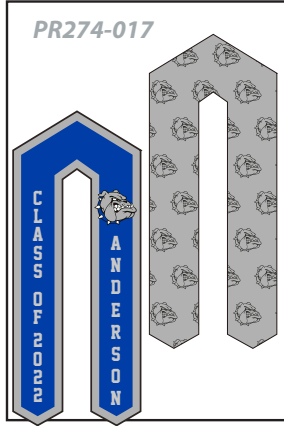

GRADUATION STOLE PR274

Fully customizable (Full color sublimated graphics)

Durable and soft polyester

Add names and/or numbers

PICK YOUR STYLE ↓

ONE SIZE FITS ALL
5" W X 60" L (INCHES)

PICK YOUR STYLE ↓

GRADUATION STOLE
PR274

ONE SIZE FITS ALL
5" W X 60" L (INCHES)

PR274

STARTING A FULL CUSTOM REQUEST

- 1. **PICK THE STYLE**
CHOOSE A DESIGN FROM ALL STYLES (OR SEND YOUR OWN)
- 2. **AREAS TO CUSTOMIZE**
SEE BELOW

A. FRONT LOGO B. FRONT NAME OR/AND CLASS YEAR