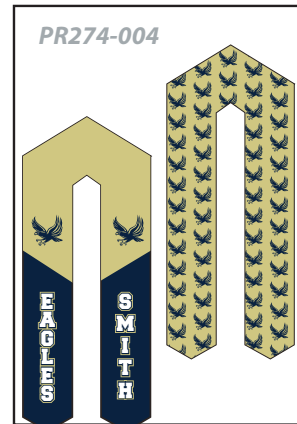

GRADUATION STOLE PR274

Fully customizable (Full color sublimated graphics)

Durable and soft polyester

Add names and/or numbers

PICK YOUR STYLE ↓

ONE SIZE FITS ALL
5" W X 60" L (INCHES)

PICK YOUR STYLE ↓

GRADUATION STOLE
PR274

ONE SIZE FITS ALL
5" W X 60" L (INCHES)

PR274

STARTING A FULL CUSTOM REQUEST

- 1. **PICK THE STYLE**
CHOOSE A DESIGN FROM ALL STYLES (OR SEND YOUR OWN)
- 2. **AREAS TO CUSTOMIZE**
SEE BELOW

A. FRONT LOGO B. FRONT NAME OR/AND CLASS YEAR

NAMES
Pick from available fonts.

- F001**
COLLEGE BLK
1234567890
- F002**
AERO
1234567890
- F003**
CRUSADER
234567890
- F004**
ARENO
1234567890
- F005**
BLOCKTASTIC
1234567890
- F006**
ALDO
1234567890
- F007**
PHOSPHATE
1234567890
- F008**
VIRIDIAN
1234567890
- F009**
AMERICAN
1234567890
- F010**
Hoodson
1234567890