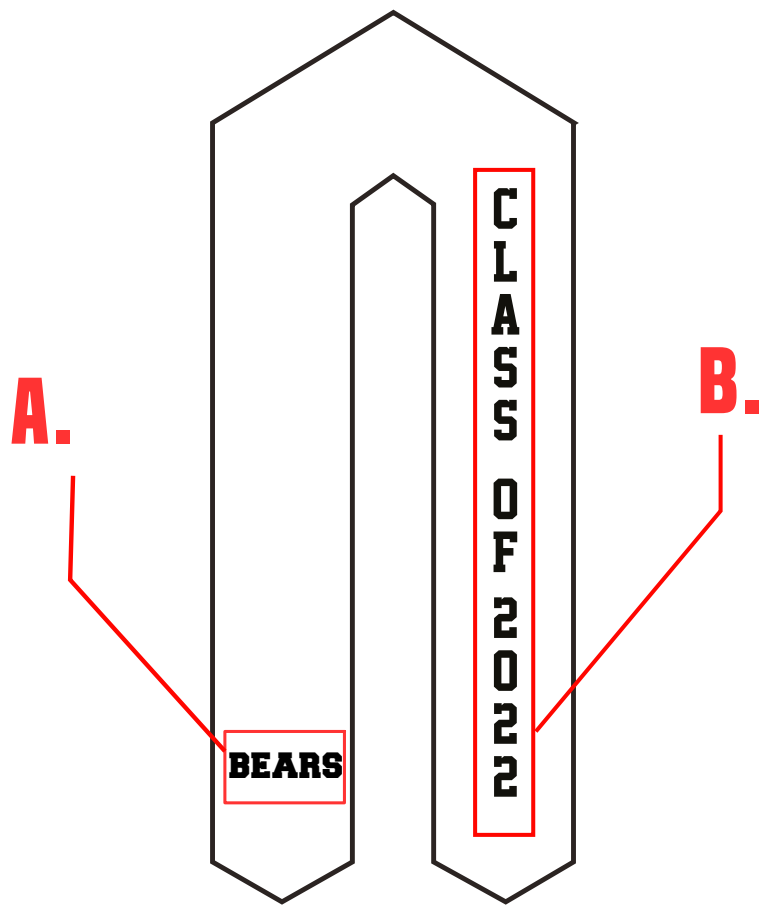

GRADUATION STOLE PR274

Fully customizable (Full color sublimated graphics)

Durable and soft polyester

Add names and/or numbers

PICK YOUR STYLE ↓

ONE SIZE FITS ALL
5" W X 60" L (INCHES)

PICK YOUR STYLE ↓

GRADUATION STOLE
PR274

ONE SIZE FITS ALL
5" W X 60" L (INCHES)

PR274

STARTING A FULL CUSTOM REQUEST

- 1. **PICK THE STYLE**
CHOOSE A DESIGN FROM ALL STYLES (OR SEND YOUR OWN)
- 2. **AREAS TO CUSTOMIZE**
SEE BELOW

A. FRONT LOGO B. FRONT NAME OR/AND CLASS YEAR