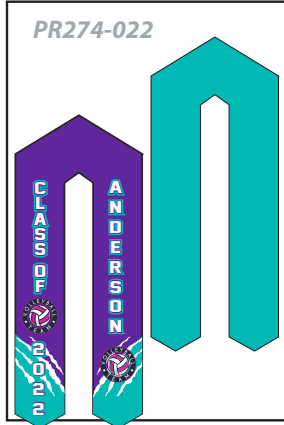

GRADUATION STOLE PR274

Fully customizable (Full color sublimated graphics)

Durable and soft polyester

Add names and/or numbers

PICK YOUR STYLE ↓

ONE SIZE FITS ALL
5" W X 60" L (INCHES)

PICK YOUR STYLE ↓

GRADUATION STOLE
PR274

ONE SIZE FITS ALL
5" W X 60" L (INCHES)

PR274

STARTING A FULL CUSTOM REQUEST

- 1. **PICK THE STYLE**
CHOOSE A DESIGN FROM ALL STYLES (OR SEND YOUR OWN)
- 2. **AREAS TO CUSTOMIZE**
SEE BELOW

A. FRONT LOGO B. FRONT NAME OR/AND CLASS YEAR