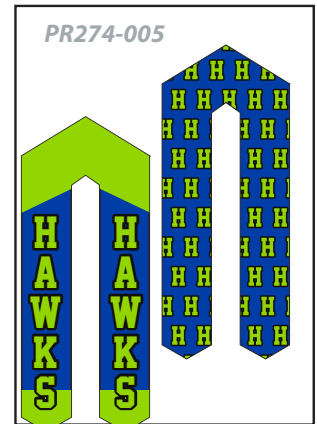

GRADUATION STOLE PR274

Fully customizable (Full color sublimated graphics)

Durable and soft polyester

Add names and/or numbers

PICK YOUR STYLE ↓

ONE SIZE FITS ALL
5" W X 60" L (INCHES)

PICK YOUR STYLE ↓

GRADUATION STOLE
PR274

ONE SIZE FITS ALL
5" W X 60" L (INCHES)

PR274

STARTING A FULL CUSTOM REQUEST

- 1. **PICK THE STYLE**
CHOOSE A DESIGN FROM ALL STYLES (OR SEND YOUR OWN)
- 2. **AREAS TO CUSTOMIZE**
SEE BELOW

A. FRONT LOGO B. FRONT NAME OR/AND CLASS YEAR