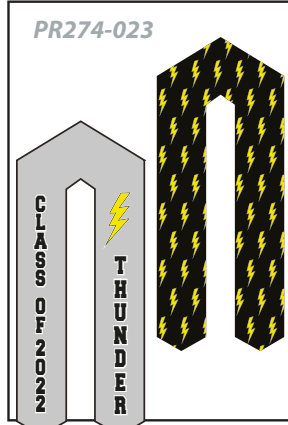

GRADUATION STOLE PR274

Fully customizable (Full color sublimated graphics)

Durable and soft polyester

Add names and/or numbers

PICK YOUR STYLE ↓

ONE SIZE FITS ALL
5" W X 60" L (INCHES)

PICK YOUR STYLE ↓

GRADUATION STOLE
PR274

ONE SIZE FITS ALL
5" W X 60" L (INCHES)

PR274

STARTING A FULL CUSTOM REQUEST

- 1. **PICK THE STYLE**
CHOOSE A DESIGN FROM ALL STYLES (OR SEND YOUR OWN)
- 2. **AREAS TO CUSTOMIZE**
SEE BELOW

A. FRONT LOGO B. FRONT NAME OR/AND CLASS YEAR