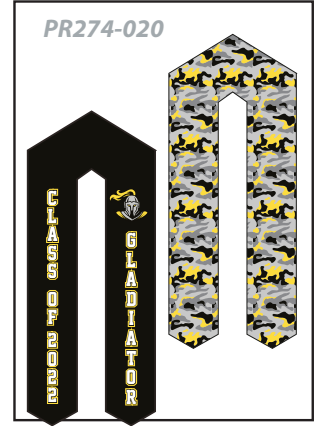

GRADUATION STOLE PR274

Fully customizable (Full color sublimated graphics)

Durable and soft polyester

Add names and/or numbers

PICK YOUR STYLE ↓

ONE SIZE FITS ALL
5" W X 60" L (INCHES)

PICK YOUR STYLE ↓

GRADUATION STOLE
PR274

ONE SIZE FITS ALL
5" W X 60" L (INCHES)

PR274

STARTING A FULL CUSTOM REQUEST

- 1. **PICK THE STYLE**
CHOOSE A DESIGN FROM ALL STYLES (OR SEND YOUR OWN)
- 2. **AREAS TO CUSTOMIZE**
SEE BELOW

A. FRONT LOGO B. FRONT NAME OR/AND CLASS YEAR