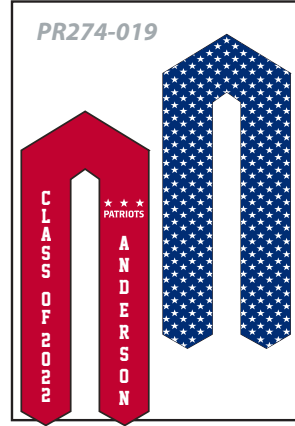

GRADUATION STOLE PR274

Fully customizable (Full color sublimated graphics)

Durable and soft polyester

Add names and/or numbers

PICK YOUR STYLE ↓

ONE SIZE FITS ALL
5" W X 60" L (INCHES)

PICK YOUR STYLE ↓

GRADUATION STOLE
PR274

ONE SIZE FITS ALL
5" W X 60" L (INCHES)

PR274

STARTING A FULL CUSTOM REQUEST

- 1. **PICK THE STYLE**
CHOOSE A DESIGN FROM ALL STYLES (OR SEND YOUR OWN)
- 2. **AREAS TO CUSTOMIZE**
SEE BELOW

A. FRONT LOGO B. FRONT NAME OR/AND CLASS YEAR