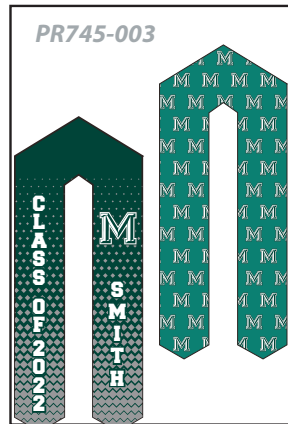

GRADUATION STOLE PR274

Fully customizable (Full color sublimated graphics)

Durable and soft polyester

Add names and/or numbers

PICK YOUR STYLE ↓

ONE SIZE FITS ALL
5" W X 60" L (INCHES)

PICK YOUR STYLE ↓

GRADUATION STOLE
PR274

ONE SIZE FITS ALL
5" W X 60" L (INCHES)

PR274

STARTING A FULL CUSTOM REQUEST

- 1. **PICK THE STYLE**
CHOOSE A DESIGN FROM ALL STYLES (OR SEND YOUR OWN)
- 2. **AREAS TO CUSTOMIZE**
SEE BELOW

A. FRONT LOGO B. FRONT NAME OR/AND CLASS YEAR