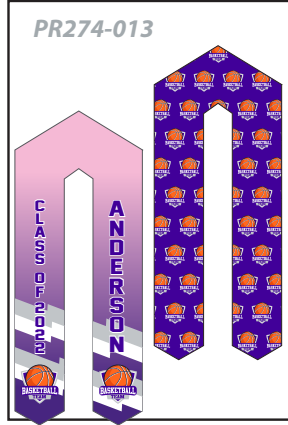

GRADUATION STOLE PR274

Fully customizable (Full color sublimated graphics)

Durable and soft polyester

Add names and/or numbers

PICK YOUR STYLE ↓

ONE SIZE FITS ALL
5" W X 60" L (INCHES)

PICK YOUR STYLE ↓

GRADUATION STOLE
PR274

ONE SIZE FITS ALL
5" W X 60" L (INCHES)

PR274

STARTING A FULL CUSTOM REQUEST

- 1. **PICK THE STYLE**
CHOOSE A DESIGN FROM ALL STYLES (OR SEND YOUR OWN)
- 2. **AREAS TO CUSTOMIZE**
SEE BELOW

A. FRONT LOGO B. FRONT NAME OR/AND CLASS YEAR