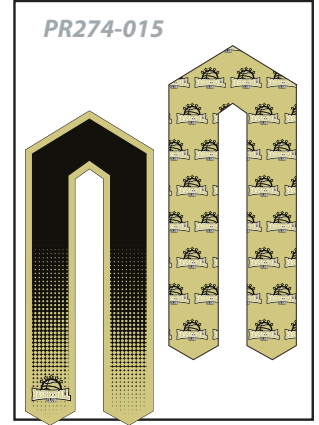

GRADUATION STOLE PR274

Fully customizable (Full color sublimated graphics)

Durable and soft polyester

Add names and/or numbers

PICK YOUR STYLE ↓

ONE SIZE FITS ALL
5" W X 60" L (INCHES)

PICK YOUR STYLE ↓

GRADUATION STOLE
PR274

ONE SIZE FITS ALL
5" W X 60" L (INCHES)

PR274

STARTING A FULL CUSTOM REQUEST

- 1. **PICK THE STYLE**
CHOOSE A DESIGN FROM ALL STYLES (OR SEND YOUR OWN)
- 2. **AREAS TO CUSTOMIZE**
SEE BELOW

A. FRONT LOGO B. FRONT NAME OR/AND CLASS YEAR