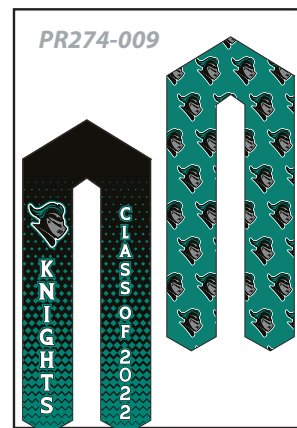

GRADUATION STOLE PR274

Fully customizable (Full color sublimated graphics)

Durable and soft polyester

Add names and/or numbers

PICK YOUR STYLE ↓

ONE SIZE FITS ALL
5" W X 60" L (INCHES)

PICK YOUR STYLE ↓

GRADUATION STOLE
PR274

ONE SIZE FITS ALL
5" W X 60" L (INCHES)

PR274

STARTING A FULL CUSTOM REQUEST

- 1. **PICK THE STYLE**
CHOOSE A DESIGN FROM ALL STYLES (OR SEND YOUR OWN)
- 2. **AREAS TO CUSTOMIZE**
SEE BELOW

A. FRONT LOGO B. FRONT NAME OR/AND CLASS YEAR

NAMES
Pick from available fonts.

- F001**
COLLEGE BLK
1234567890
- F002**
AERO
1234567890
- F003**
CRUSADER
234567890
- F004**
ARENO
1234567890
- F005**
BLOCKTASTIC
1234567890
- F006**
ALDO
1234567890
- F007**
PHOSPHATE
1234567890
- F008**
VIRIDIAN
1234567890
- F009**
AMERICAN
1234567890
- F010**
Hoodson
1234567890