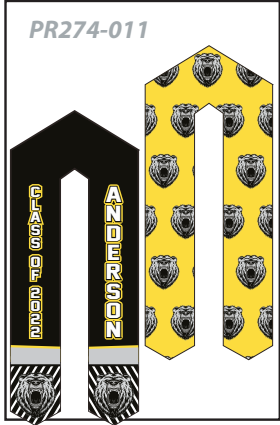

GRADUATION STOLE PR274

Fully customizable (Full color sublimated graphics)

Durable and soft polyester

Add names and/or numbers

PICK YOUR STYLE ↓

ONE SIZE FITS ALL
5" W X 60" L (INCHES)

PICK YOUR STYLE ↓

GRADUATION STOLE
PR274

ONE SIZE FITS ALL
5" W X 60" L (INCHES)

PR274

STARTING A FULL CUSTOM REQUEST

- 1. **PICK THE STYLE**
CHOOSE A DESIGN FROM ALL STYLES (OR SEND YOUR OWN)
- 2. **AREAS TO CUSTOMIZE**
SEE BELOW

A. FRONT LOGO B. FRONT NAME OR/AND CLASS YEAR