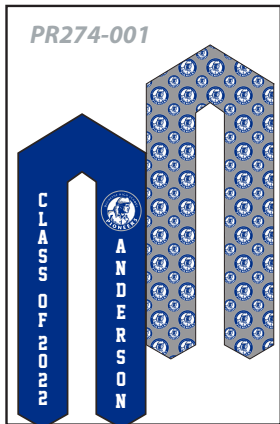

GRADUATION STOLE PR274

Fully customizable (Full color sublimated graphics)

Durable and soft polyester

Add names and/or numbers

PICK YOUR STYLE ↓

ONE SIZE FITS ALL
5" W X 60" L (INCHES)

PICK YOUR STYLE ↓

GRADUATION STOLE
PR274

ONE SIZE FITS ALL
5" W X 60" L (INCHES)

PR274

STARTING A FULL CUSTOM REQUEST

- 1. **PICK THE STYLE**
CHOOSE A DESIGN FROM ALL STYLES (OR SEND YOUR OWN)
- 2. **AREAS TO CUSTOMIZE**
SEE BELOW

A. FRONT LOGO B. FRONT NAME OR/AND CLASS YEAR