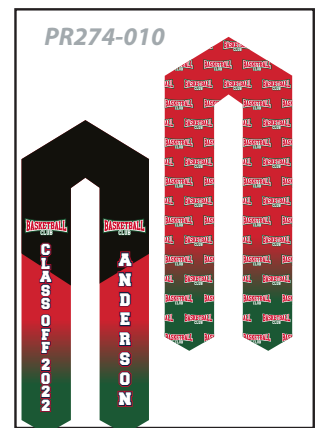

GRADUATION STOLE PR274

Fully customizable (Full color sublimated graphics)

Durable and soft polyester

Add names and/or numbers

PICK YOUR STYLE ↓

ONE SIZE FITS ALL
5" W X 60" L (INCHES)

PICK YOUR STYLE ↓

GRADUATION STOLE
PR274

ONE SIZE FITS ALL
5" W X 60" L (INCHES)

PR274

STARTING A FULL CUSTOM REQUEST

- 1. **PICK THE STYLE**
CHOOSE A DESIGN FROM ALL STYLES (OR SEND YOUR OWN)
- 2. **AREAS TO CUSTOMIZE**
SEE BELOW

A. FRONT LOGO B. FRONT NAME OR/AND CLASS YEAR