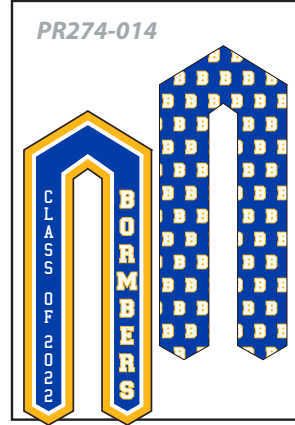

GRADUATION STOLE PR274

Fully customizable (Full color sublimated graphics)

Durable and soft polyester

Add names and/or numbers

PICK YOUR STYLE ↓

ONE SIZE FITS ALL
5" W X 60" L (INCHES)

PICK YOUR STYLE ↓

GRADUATION STOLE
PR274

ONE SIZE FITS ALL
5" W X 60" L (INCHES)

PR274

STARTING A FULL CUSTOM REQUEST

- 1. **PICK THE STYLE**
CHOOSE A DESIGN FROM ALL STYLES (OR SEND YOUR OWN)
- 2. **AREAS TO CUSTOMIZE**
SEE BELOW

A. FRONT LOGO B. FRONT NAME OR/AND CLASS YEAR

NAMES
Pick from available fonts.

- F001**
COLLEGE BLK
1234567890
- F002**
AERO
1234567890
- F003**
CRUSADER
234567890
- F004**
ARENO
1234567890
- F005**
BLOCKTASTIC
1234567890
- F006**
ALDO
1234567890
- F007**
PHOSPHATE
1234567890
- F008**
VIRIDIAN
1234567890
- F009**
AMERICAN
1234567890
- F010**
Hoodson
1234567890