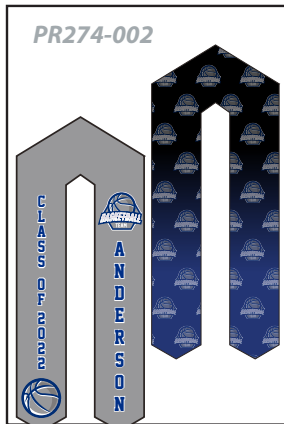

GRADUATION STOLE PR274

Fully customizable (Full color sublimated graphics)

Durable and soft polyester

Add names and/or numbers

PICK YOUR STYLE ↓

ONE SIZE FITS ALL
5" W X 60" L (INCHES)

PICK YOUR STYLE ↓

GRADUATION STOLE
PR274

ONE SIZE FITS ALL
5" W X 60" L (INCHES)

PR274

STARTING A FULL CUSTOM REQUEST

- 1. **PICK THE STYLE**
CHOOSE A DESIGN FROM ALL STYLES (OR SEND YOUR OWN)
- 2. **AREAS TO CUSTOMIZE**
SEE BELOW

A. FRONT LOGO B. FRONT NAME OR/AND CLASS YEAR