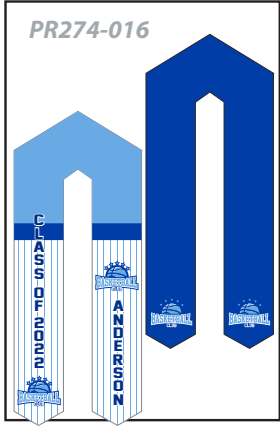

GRADUATION STOLE PR274

Fully customizable (Full color sublimated graphics)

Durable and soft polyester

Add names and/or numbers

PICK YOUR STYLE ↓

ONE SIZE FITS ALL
5" W X 60" L (INCHES)

PICK YOUR STYLE ↓

GRADUATION STOLE
PR274

ONE SIZE FITS ALL
5" W X 60" L (INCHES)

PR274

STARTING A FULL CUSTOM REQUEST

- 1. **PICK THE STYLE**
CHOOSE A DESIGN FROM ALL STYLES (OR SEND YOUR OWN)
- 2. **AREAS TO CUSTOMIZE**
SEE BELOW

A. FRONT LOGO B. FRONT NAME OR/AND CLASS YEAR