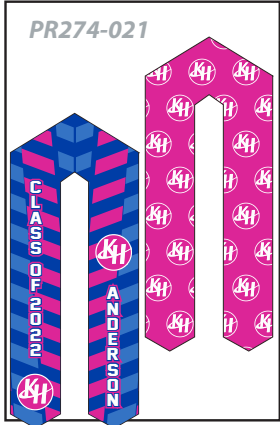

GRADUATION STOLE PR274

Fully customizable (Full color sublimated graphics)

Durable and soft polyester

Add names and/or numbers

PICK YOUR STYLE ↓

ONE SIZE FITS ALL
5" W X 60" L (INCHES)

PICK YOUR STYLE ↓

GRADUATION STOLE
PR274

ONE SIZE FITS ALL
5" W X 60" L (INCHES)

PR274

STARTING A FULL CUSTOM REQUEST

- 1. **PICK THE STYLE**
CHOOSE A DESIGN FROM ALL STYLES (OR SEND YOUR OWN)
- 2. **AREAS TO CUSTOMIZE**
SEE BELOW

A. FRONT LOGO B. FRONT NAME OR/AND CLASS YEAR

NAMES
Pick from available fonts.

- F001**
COLLEGE BLK
1234567890
- F002**
AERO
1234567890
- F003**
CRUSADER
234567890
- F004**
ARENO
1234567890
- F005**
BLOCKTASTIC
1234567890
- F006**
ALDO
1234567890
- F007**
PHOSPHATE
1234567890
- F008**
VIRIDIAN
1234567890
- F009**
AMERICAN
1234567890
- F010**
Hoodson
1234567890