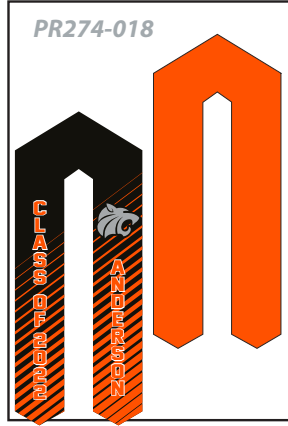

GRADUATION STOLE PR274

Fully customizable (Full color sublimated graphics)

Durable and soft polyester

Add names and/or numbers

PICK YOUR STYLE ↓

ONE SIZE FITS ALL
5" W X 60" L (INCHES)

PICK YOUR STYLE ↓

GRADUATION STOLE
PR274

ONE SIZE FITS ALL
5" W X 60" L (INCHES)

PR274

STARTING A FULL CUSTOM REQUEST

- 1. **PICK THE STYLE**
CHOOSE A DESIGN FROM ALL STYLES (OR SEND YOUR OWN)
- 2. **AREAS TO CUSTOMIZE**
SEE BELOW

A. FRONT LOGO B. FRONT NAME OR/AND CLASS YEAR