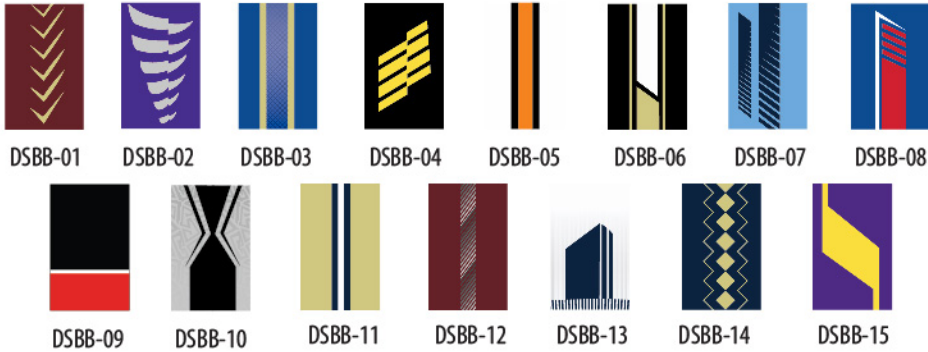

BASKETBALL FONT SELECTION

FONT-UX1

PLAYER
23

FONT-UX2

PLAYER
23

FONT-UX3

PLAYER
23

FONT-UX4

PLAYER
23

FONT-UX5

PLAYER
23

FONT-UX6

PLAYER
23

FONT-UX7
STROKE OPTION (NOT AVAILABLE)

PLAYER
23

FONT-UX8

PLAYER
23

BASKETBALL PRE DESIGNED TEMPLATES -JUST ADD LOGOS AND COLORS