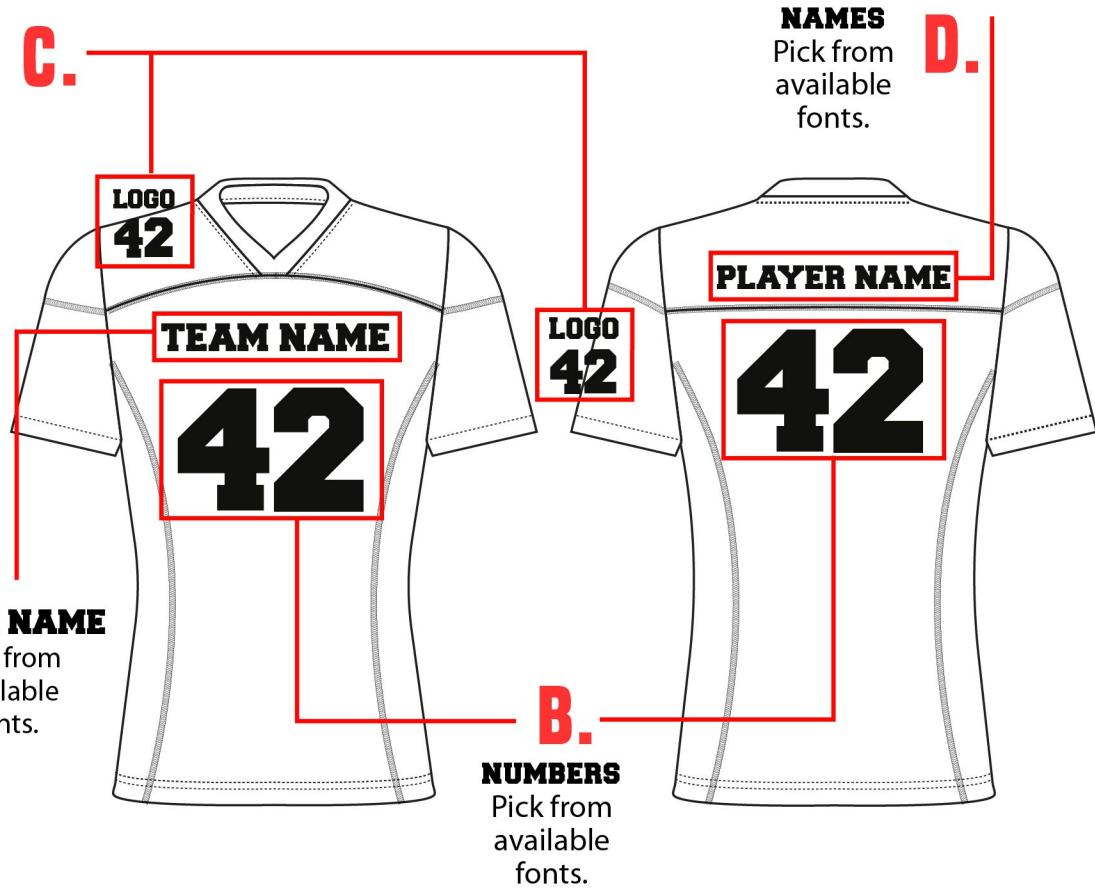

STARTING A FULL CUSTOM REQUEST

1. **PICK THE STYLE**
  CHOOSE A DESIGN FROM ALL STYLES (OR SEND YOUR OWN)
2. **AREAS TO CUSTOMIZE**
  SEE BELOW

A. TEAM NAME B. PLAYER NUMBER C. LOGO/NUMBER D. PLAYER NAME