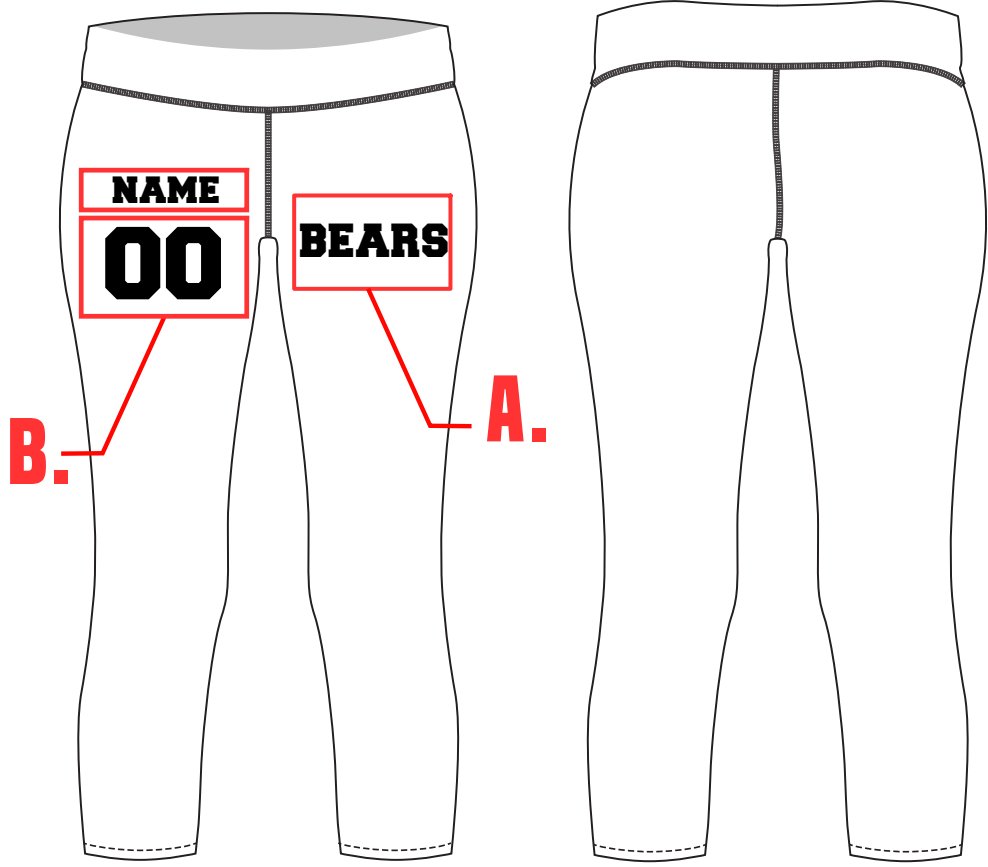

STARTING A FULL CUSTOM REQUEST

1. **PICK THE STYLE**
  CHOOSE A DESIGN FROM ALL STYLES (OR SEND YOUR OWN)
2. **AREAS TO CUSTOMIZE**
  SEE BELOW

A. FRONT LOGO AND/OR NAME   B. FRONT NUMBER AND/OR NAME