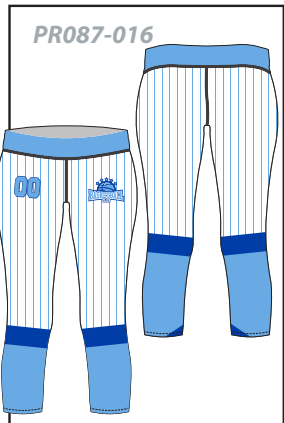

## YOGA PANT MID CALF : PR087

Fully Customizable (Full color sublimated graphics)

High quality 8 ounce four way stretch polyester

Lightweight and comfortable

Add names or numbers

Available sizes (YXS-5XL)

### PICK YOUR STYLE

PR087 - LADIES - YOUTH AND ADULT		SIZE SPECS - UPDATED 03.03.22 - CENTIMETERS & INCHES													
STANDARD AREAS OF MEASUREMENT	YXS 4-5Y	YS 6-8Y	YM 10-12Y	YL 14-16Y	YXL 18-20Y	XS	S	M	L	XL	2XL	3XL	4XL	5XL	
AROUND WAIST RELAXED (INCHES)	17.00	19.00	21.00	23.00	25.00	24.00	29.00	28.00	29.50	31.25	33.25	35.25	37.50	39.50	
AROUND HIP 5.5" DOWN 4.5 YTH (INCHES)	23.50	24.50	26.75	29.00	31.25	30.50	33.00	36.00	39.00	42.00	45.00	48.00	51.00	54.00	
INSEAM TO CENTER OF GUSSET (INCHES)	12.50	14.00	15.50	17.00	17.50	17.00	17.50	18.00	18.50	18.50	18.50	19.00	19.00	19.00	
TALL LEG LENGTH															
TALL +2" TO LEG INSEAM LENGTH (INCHES)	14.5	16	17.5	19	19.5	19	19.5	20	20.5	20.5	20.5	21	21	21	
TALL +4" TO LEG INSEAM LENGTH (INCHES)	16.5	18	19.5	21	21.5	21	21.5	22	22.5	22.5	22.5	23	23	23	

## YOGA PANT MID CALF PR087

PR087 - LADIES - YOUTH AND ADULT		SIZE SPECS - UPDATED 03.03.22 - CENTIMETERS & INCHES													
STANDARD AREAS OF MEASUREMENT	YXS 4-5Y	YS 6-8Y	YM 10-12Y	YL 14-16Y	YXL 18-20Y	XS	S	M	L	XL	2XL	3XL	4XL	5XL	
AROUND WAIST RELAXED (INCHES)	17.00	19.00	21.00	23.00	25.00	24.00	29.00	28.00	29.50	31.25	33.25	35.25	37.50	39.50	
AROUND HIP 5.5" DOWN 4.5 YTH (INCHES)	23.50	24.50	26.75	29.00	31.25	30.50	33.00	36.00	39.00	42.00	45.00	48.00	51.00	54.00	
INSEAM TO CENTER OF GUSSET (INCHES)	12.50	14.00	15.50	17.00	17.50	17.00	17.50	18.00	18.50	18.50	18.50	19.00	19.00	19.00	
TALL LEG LENGTH															
TALL +2" TO LEG INSEAM LENGTH (INCHES)	14.5	16	17.5	19	19.5	19	19.5	20	20.5	20.5	20.5	21	21	21	
TALL +4" TO LEG INSEAM LENGTH (INCHES)	16.5	18	19.5	21	21.5	21	21.5	22	22.5	22.5	22.5	23	23	23	