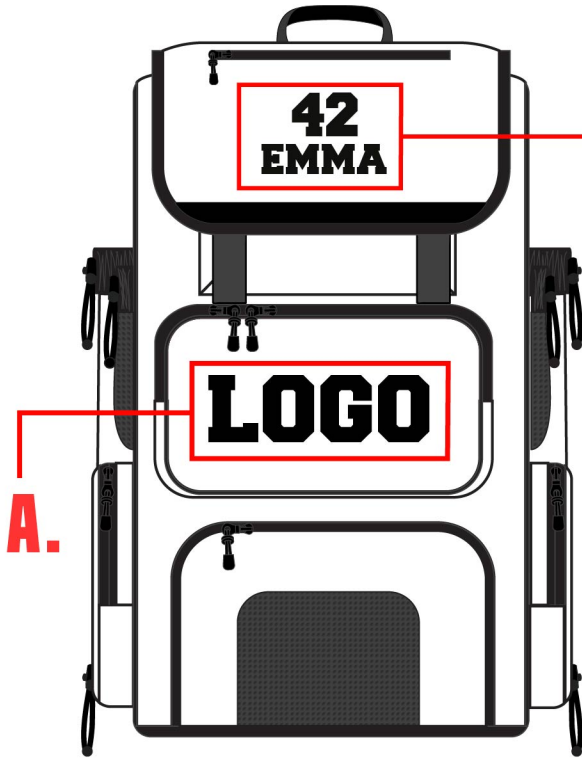

STARTING A FULL CUSTOM REQUEST

1. **PICK THE STYLE**
  CHOOSE A DESIGN FROM ALL STYLES (OR SEND YOUR OWN)
2. **AREAS TO CUSTOMIZE**
  SEE BELOW

A. MAIN LOGO B./C. CUSTOM NAME & NUMBERS

B. NAMES OR NUMBERS
Pick from available fonts.