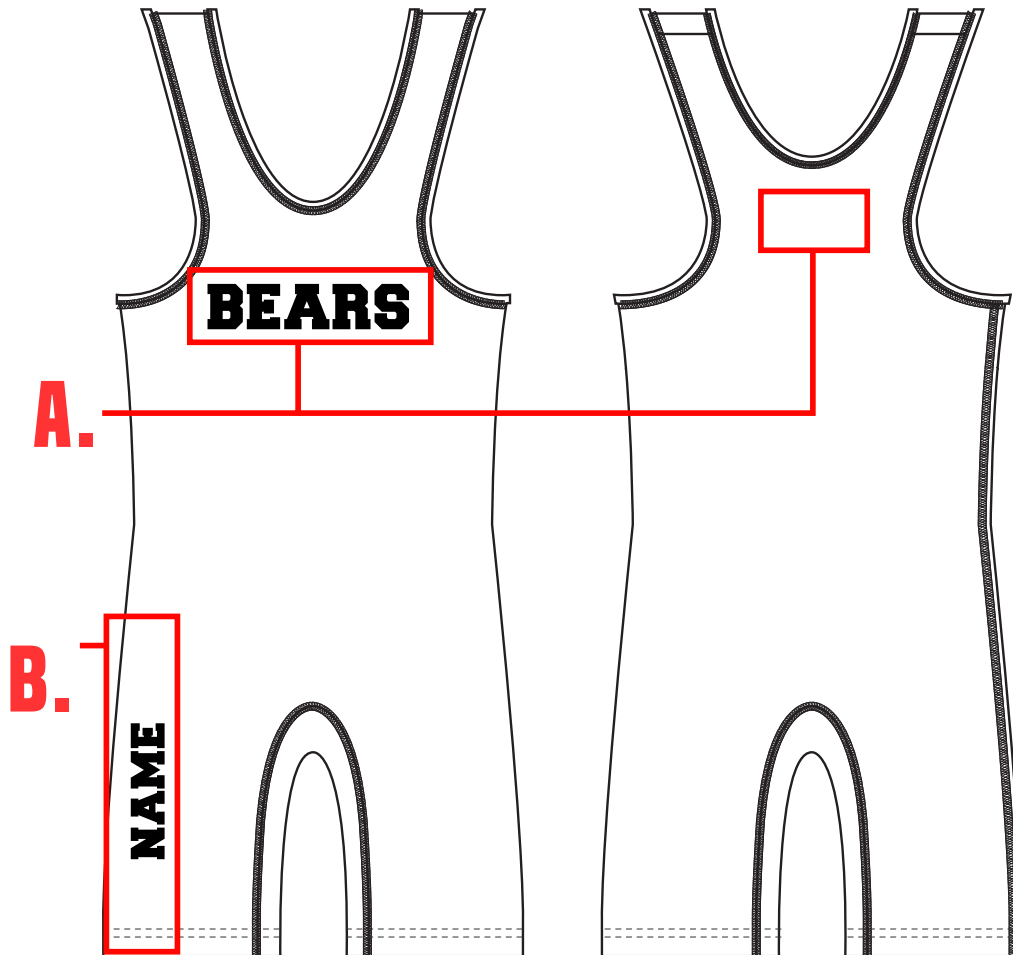

STARTING A FULL CUSTOM REQUEST

1. PICK THE STYLE
  CHOOSE A DESIGN FROM ALL STYLES (OR SEND YOUR OWN)
2. AREAS TO CUSTOMIZE
  SEE BELOW

A. LOGO ON FRONT AND BACK

B. NAMES ON HIP