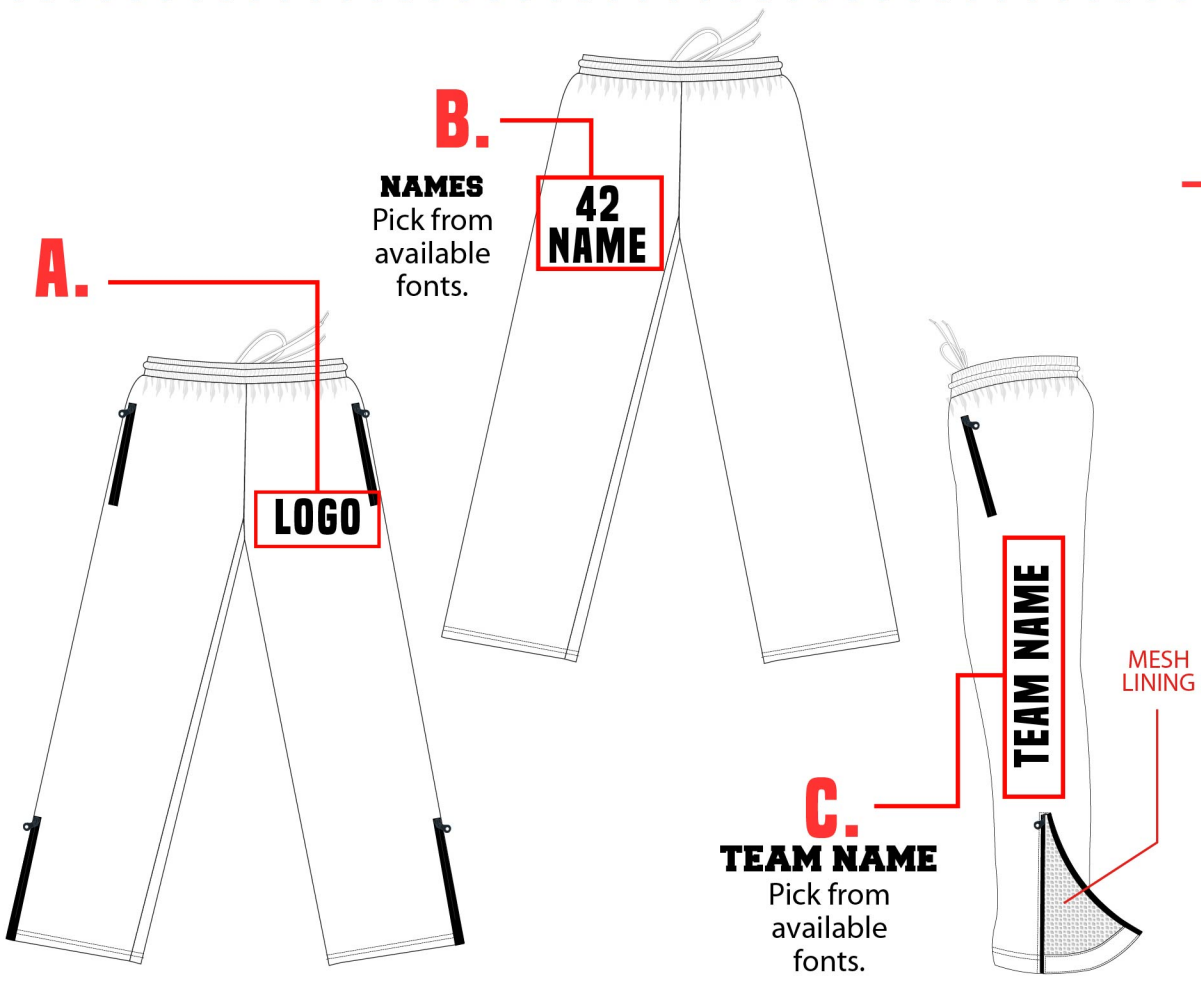

STARTING A FULL CUSTOM REQUEST

1. **PICK THE STYLE**
  CHOOSE A DESIGN FROM ALL STYLES (OR SEND YOUR OWN)
2. **AREAS TO CUSTOMIZE**
  SEE BELOW

A. LOGO B. PLAYER NUMBER AND NAME C. TEAM NAME