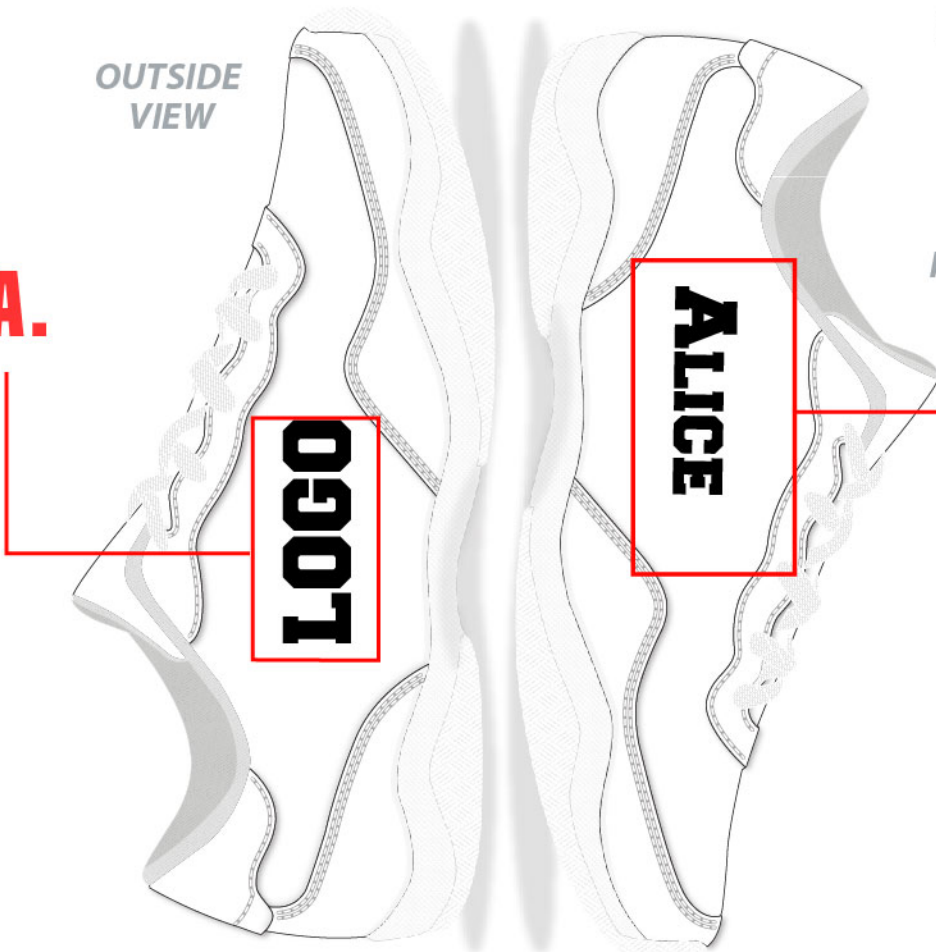

STARTING A FULL CUSTOM REQUEST

1. **PICK THE STYLE**
  CHOOSE A DESIGN FROM ALL STYLES (OR SEND YOUR OWN)
2. **AREAS TO CUSTOMIZE**
  SEE BELOW

A. MAIN LOGO ON OUTSIDE   B. NAMES OR NUMBERS ON INSIDE

OUTSIDE VIEW

A.