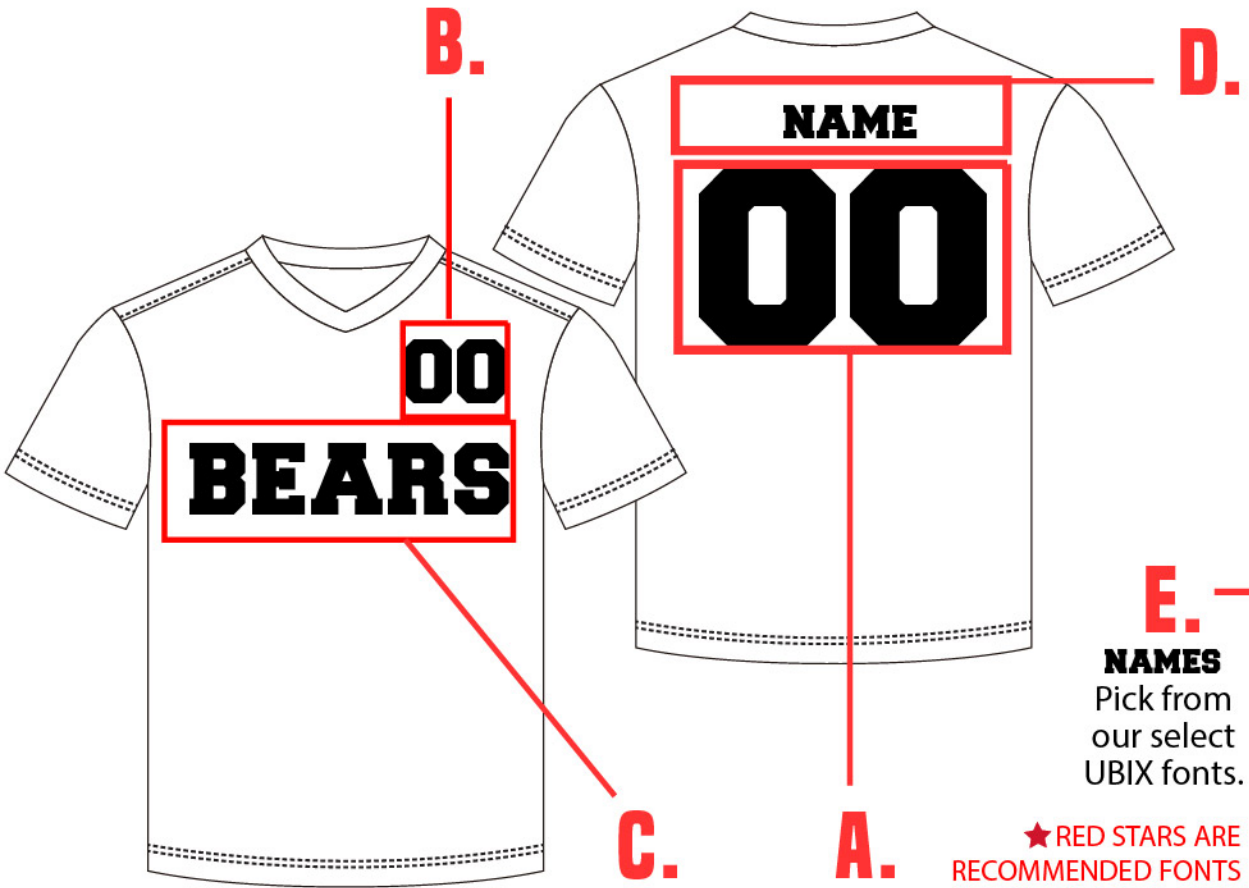

STARTING A FULL CUSTOM REQUEST

1. **PICK THE STYLE**
   CHOOSE A DESIGN FROM ALL STYLES (OR SEND YOUR OWN)
2. **AREAS TO CUSTOMIZE**
   SEE BELOW

A. LARGE BACK NUMBER B. SMALL FRONT NUMBER C. ADD TEAM NAME OR LOGO D. ADD NAME