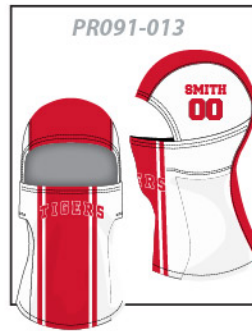

BALACLAVA 2-PLY : PR091

Customizable all Around
 (Full color sublimated graphics)
 Hooded Gaiter Construction
 Lightweight 2Ply Polyester
 Add Names and Numbers (Extra Cost)

PICK YOUR STYLE ↓

AVAILABLE SIZE:
 ONE SIZE FITS MOST - OSFM
 (youth - adult)

BALACLAVA 2-PLY

PR091

PICK YOUR STYLE ↓

AVAILABLE SIZE:

ONE SIZE FITS MOST - OSFM

(youth - adult)

PRO91

STARTING A FULL CUSTOM REQUEST