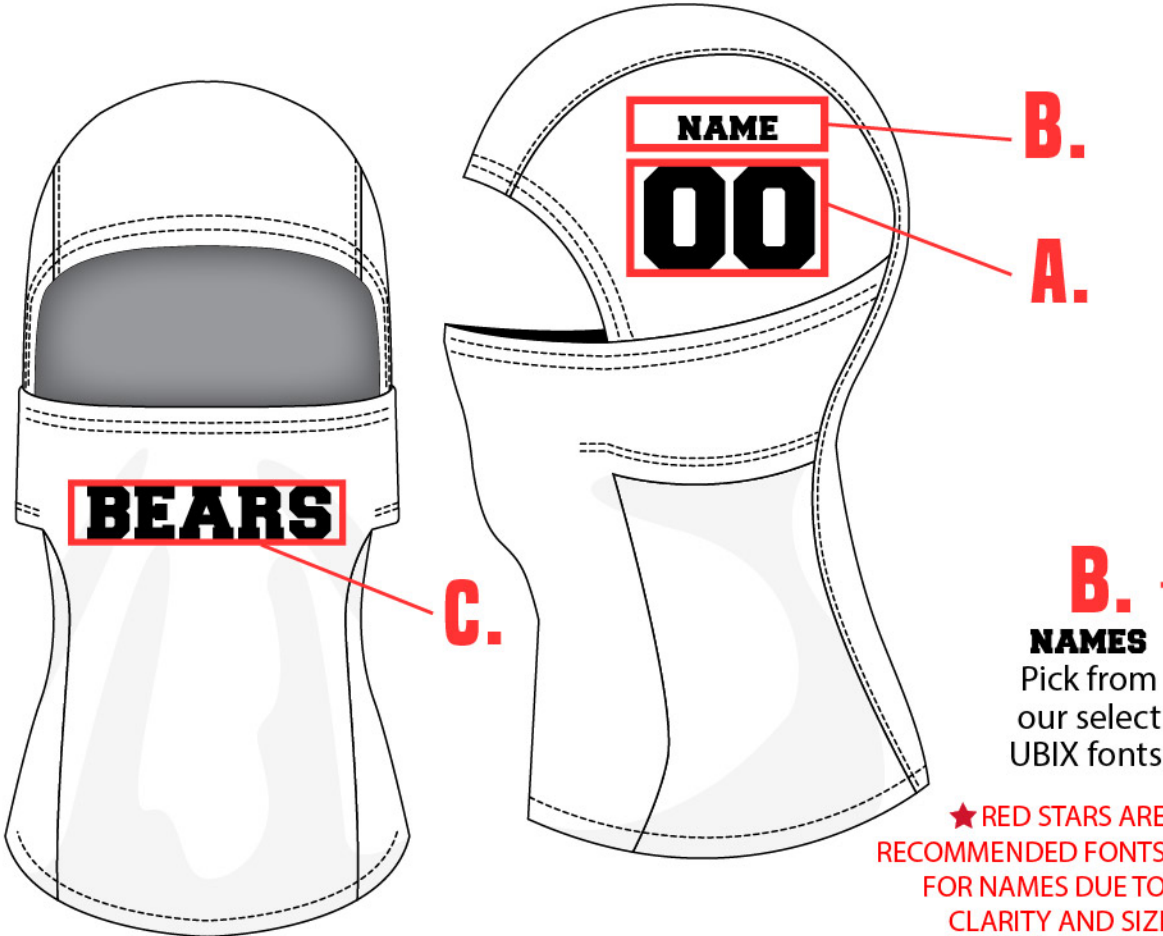

STARTING A FULL CUSTOM REQUEST

1. **PICK THE STYLE**
   CHOOSE A DESIGN FROM ALL STYLES (OR SEND YOUR OWN)
2. **AREAS TO CUSTOMIZE**
   SEE BELOW

A. NUMBER   **B. ADD NAME**   **C. ADD TEAM NAME OR LOGO**