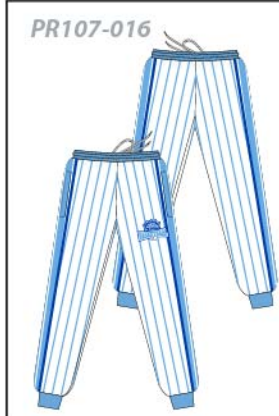

JOGGER PANTS

PR107

PICK YOUR STYLE ↓

PR107 - YOUTH AND ADULT		SIZE SPECS - UPDATED 04.04.22 - INCHES												
STANDARD AREAS OF MEASUREMENT	YXS 4-6Y	YS 6-8Y	YM 10-12Y	YL 14-16Y	YXL 18-20Y	XS	S	M	L	XL	2XL	3XL	4XL	5XL
AROUND WAIST - RELAXED (INCHES)	20.50	22.00	23.50	25.00	26.50	26.00	28.00	30.00	32.00	34.50	37.00	39.5	42.00	44.50
AROUND HIP 8" DOWN 6.5 YTH (INCHES)	30.00	32.00	34.50	38.00	39.00	37.00	39.00	43.00	47.00	51.00	56.00	59.00	63.00	67.00
INSEAM (INCHES)	20.00	22.00	25.50	27.00	28.50	28.50	29.50	30.00	30.50	31.00	31.50	32.00	32.00	32.50
TALL LEG LENGTH														
TALL +2" TO LEG/INSEAM LENGTH (INCHES)	22	24	27.5	29	30.5	30.5	31.5	32	32.5	33	33.5	34	34	34.5
TALL +4" TO LEG/INSEAM LENGTH (INCHES)	24	26	29.5	31	32.5	32.5	33.5	34	34.5	35	35.5	36	36	36.5

JOGGER PANT : PR107

Customizable all around (Full color sublimated graphics)

Elastic drawstring waistband

Banded waist and cuff openings

Lightweight and durable

Side pockets

Add names and numbers

SIZES AVAILABLE (YXS-5XL)