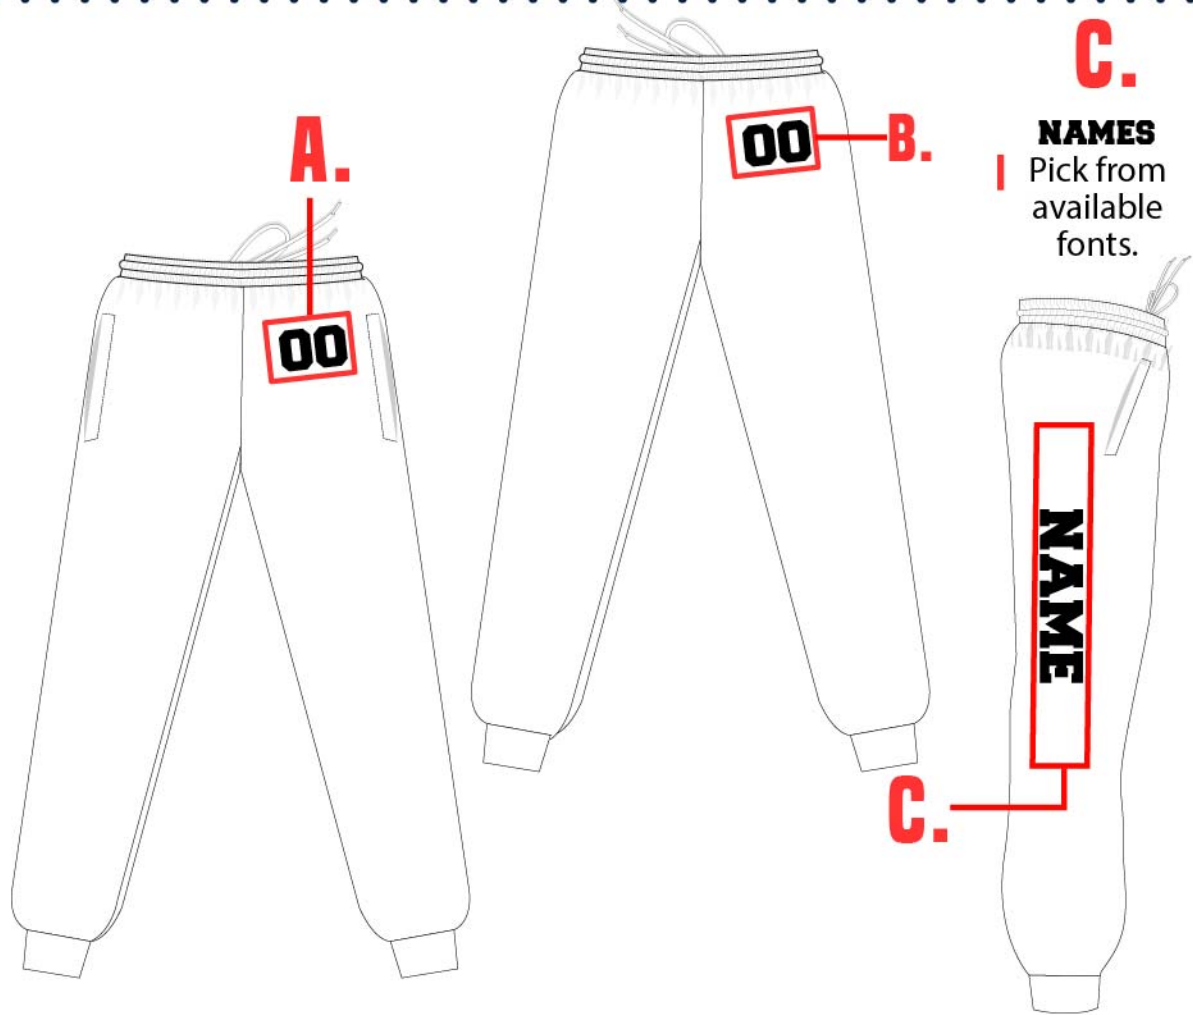

STARTING A FULL CUSTOM REQUEST

1. **PICK THE STYLE**
  CHOOSE A DESIGN FROM ALL STYLES (OR SEND YOUR OWN)
2. **AREAS TO CUSTOMIZE**
  SEE BELOW

- A. SMALL NUMBER ON FRON HIP   B. NUMBERS ON BACK HIP
  C. NAMES OR NUMBERS ON SIDE