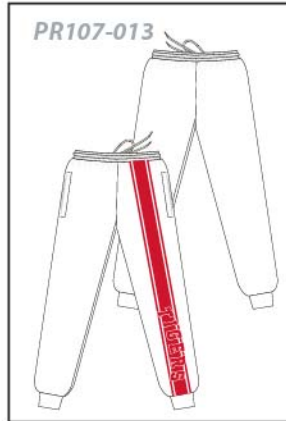

JOGGER PANTS

PR107

PICK YOUR STYLE ↓

PR107 - YOUTH AND ADULT		SIZE SPECS - UPDATED 04.04.22 - INCHES												
STANDARD AREAS OF MEASUREMENT	YXS 4-6Y	YS 6-8Y	YM 10-12Y	YL 14-16Y	YXL 18-20Y	XS	S	M	L	XL	2XL	3XL	4XL	5XL
AROUND WAIST - RELAXED (INCHES)	20.50	22.00	23.50	25.00	26.50	26.00	28.00	30.00	32.00	34.50	37.00	39.5	42.00	44.50
AROUND HIP 8" DOWN 6.5 YTH (INCHES)	30.00	32.00	34.50	38.00	39.00	37.00	39.00	43.00	47.00	51.00	56.00	59.00	63.00	67.00
INSEAM (INCHES)	20.00	22.00	25.50	27.00	28.50	28.50	29.50	30.00	30.50	31.00	31.50	32.00	32.00	32.50
TALL LEG LENGTH														
TALL +2" TO LEG/INSEAM LENGTH (INCHES)	22	24	27.5	29	30.5	30.5	31.5	32	32.5	33	33.5	34	34	34.5
TALL +4" TO LEG/INSEAM LENGTH (INCHES)	24	26	29.5	31	32.5	32.5	33.5	34	34.5	35	35.5	36	36	36.5

JOGGER PANT : PR107

Customizable all around (Full color sublimated graphics)

Elastic drawstring waistband

Banded waist and cuff openings

Lightweight and durable

Side pockets

Add names and numbers

SIZES AVAILABLE (YXS-5XL)