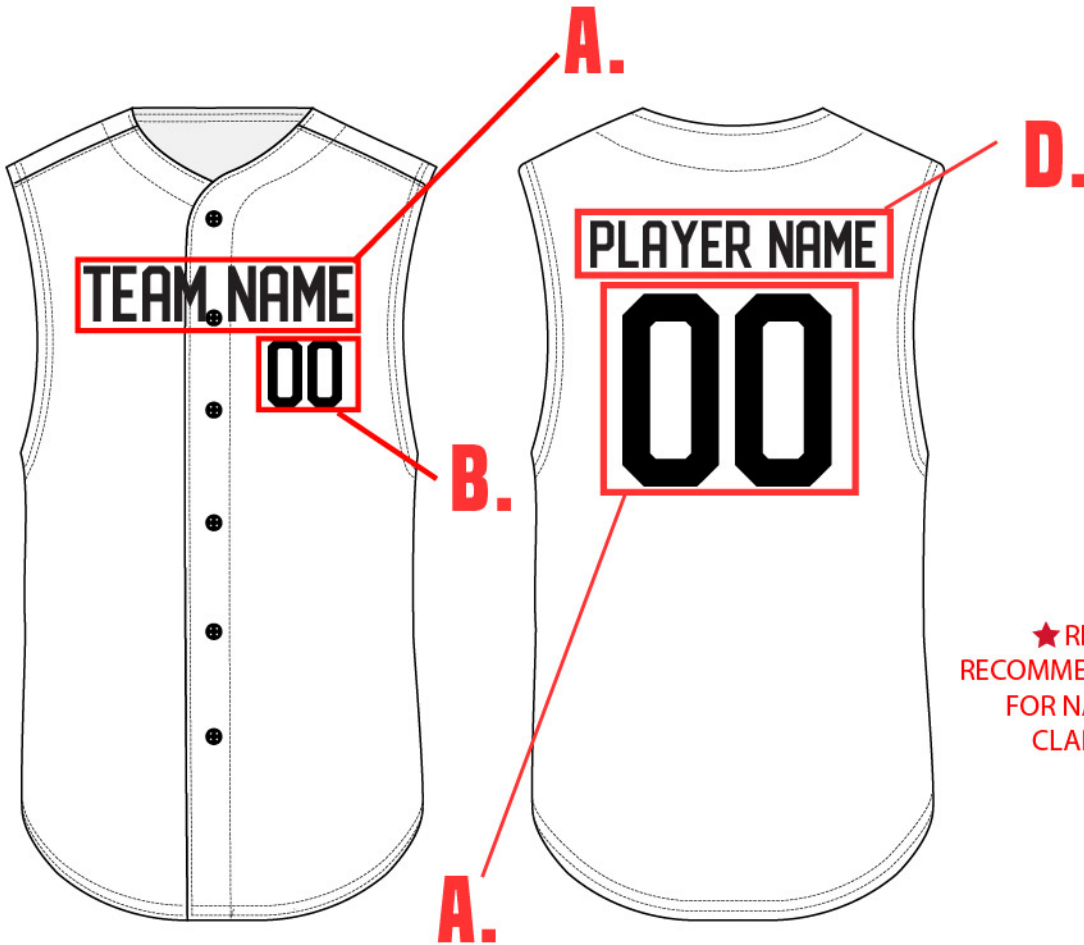

STARTING A FULL CUSTOM REQUEST

1. **PICK THE STYLE**
  CHOOSE A DESIGN FROM ALL STYLES (OR SEND YOUR OWN)
2. **AREAS TO CUSTOMIZE**
  SEE BELOW

A. LARGE BACK NUMBER B. SMALL FRONT NUMBER C. ADD TEAM NAME OR LOGO D. ADD NAME