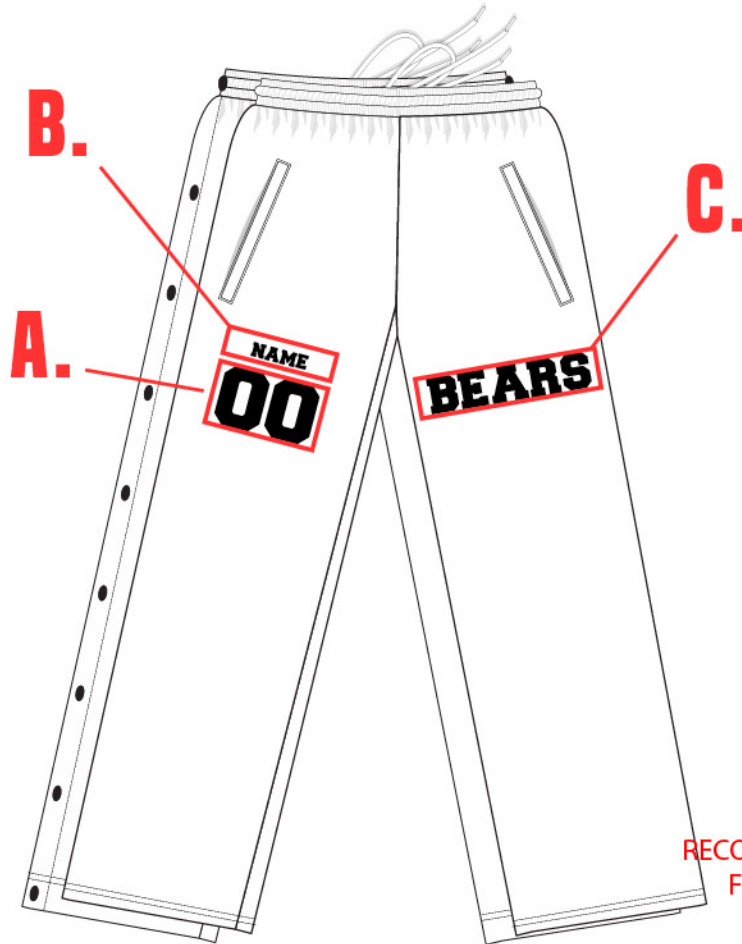

STARTING A FULL CUSTOM REQUEST

1. **PICK THE STYLE**
  CHOOSE A DESIGN FROM ALL STYLES (OR SEND YOUR OWN)
2. **AREAS TO CUSTOMIZE**
  SEE BELOW

A. NUMBER   **B. ADD NAME**   **C. ADD TEAM NAME OR LOGO**