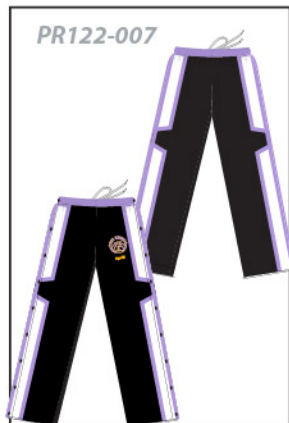

MENS TEARAWAY PANTS : PR122

Fully Customizable (Full color sublimated graphics)

Elastic drawstring waistband

Vibrant and durable polyester

Tear away button construction

Add names or numbers

PICK YOUR STYLE ↓

| PR122 - UNISEX - YOUTH AND ADULT | | SIZE SPECS - UPDATED 04.04.22 - CENTIMETERS & INCHES | | | | | | | | | | | | | |
|--|----------|--|-----------|-----------|------------|-------|-------|-------|-------|-------|-------|-------|-------|-------|--|
| STANDARD AREAS OF MEASUREMENT | YXS 4-5Y | YS 6-8Y | YM 10-12Y | YL 14-16Y | YXL 18-20Y | XS | S | M | L | XL | 2XL | 3XL | 4XL | 5XL | |
| AROUND WAIST - RELAXED (INCHES) | 20.00 | 22.00 | 23.50 | 25.00 | 26.50 | 26.00 | 28.00 | 30.00 | 32.00 | 34.50 | 37.00 | 39.50 | 42.00 | 44.50 | |
| AROUND HIP - FRONT (INCHES) | 30.00 | 32.00 | 35.00 | 38.00 | 41.00 | 39.00 | 41.00 | 44.00 | 47.00 | 51.00 | 55.00 | 59.00 | 63.00 | 67.00 | |
| INSEAM (INCHES) | 20.00 | 22.00 | 25.50 | 27.50 | 30.00 | 30.00 | 31.00 | 31.50 | 32.00 | 32.50 | 33.00 | 33.50 | 33.50 | 34.00 | |
| TALL LEG LENGTH | | | | | | | | | | | | | | | |
| TALL +2" TO LEG/INSEAM LENGTH (INCHES) | 22 | 24 | 27.5 | 29.5 | 32 | 32 | 33 | 33.5 | 34 | 34.5 | 35 | 35.5 | 35.5 | 36 | |
| TALL +4" TO LEG/INSEAM LENGTH (INCHES) | 24 | 26 | 29.5 | 31.5 | 34 | 34 | 35 | 35.5 | 36 | 36.5 | 37 | 37.5 | 37.5 | 38 | |