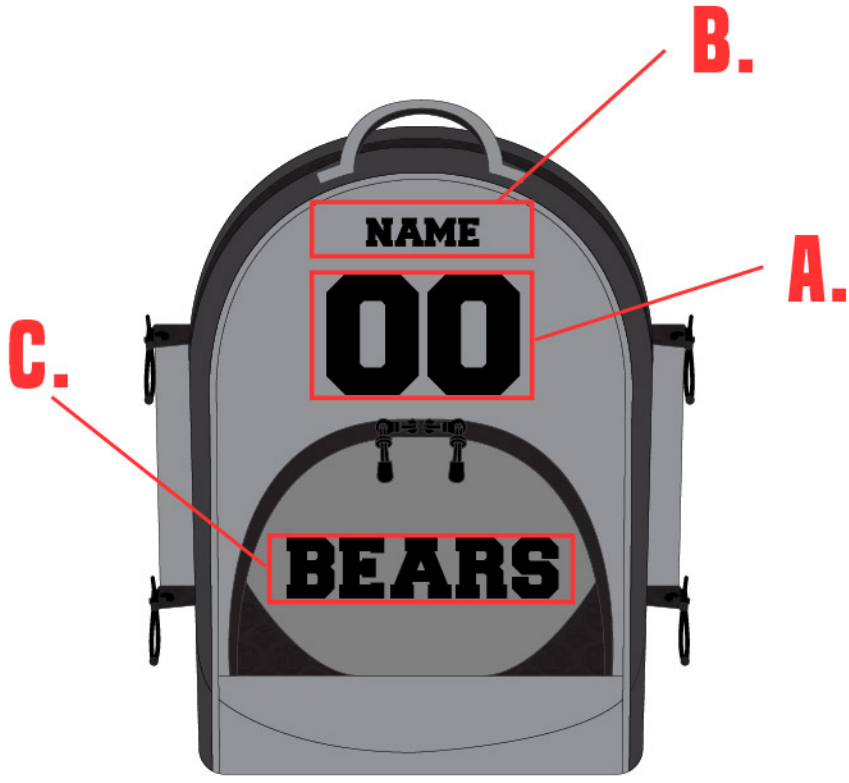

AVAILABLE SIZES:
REG: 18.11" H X 13.39" W X 9.84" D

PR335

STARTING A FULL CUSTOM REQUEST

1. **PICK THE STYLE**
CHOOSE A DESIGN FROM ALL STYLES (OR SEND YOUR OWN)
2. **AREAS TO CUSTOMIZE**
SEE BELOW

A. NUMBER B. ADD NAME C. ADD TEAM NAME OR LOGO