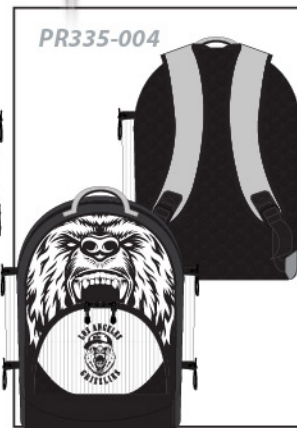

UBIX™

HOME OF QUALITY CUSTOM PRODUCTS

LACROSSE BACKPACK : PR335

Fully Customizable (Full color sublimated graphics)

Durable polyester

Multi compartment construction

Side zipper & bat pockets

Padded back for extra comfort

Add names or numbers

PICK YOUR STYLE ↓

AVAILABLE SIZES:

REG: 18.11" H X 13.39"W X 9.84"D

UBIX™

HOME OF QUALITY CUSTOM PRODUCTS

PICK YOUR STYLE ↓

LACROSSE BACKPACK PR335

AVAILABLE SIZES:
REG: 18.11" H X 13.39" W X 9.84" D

PR335

STARTING A FULL CUSTOM REQUEST

1. **PICK THE STYLE**
CHOOSE A DESIGN FROM ALL STYLES (OR SEND YOUR OWN)
2. **AREAS TO CUSTOMIZE**
SEE BELOW

A. NUMBER B. ADD NAME C. ADD TEAM NAME OR LOGO