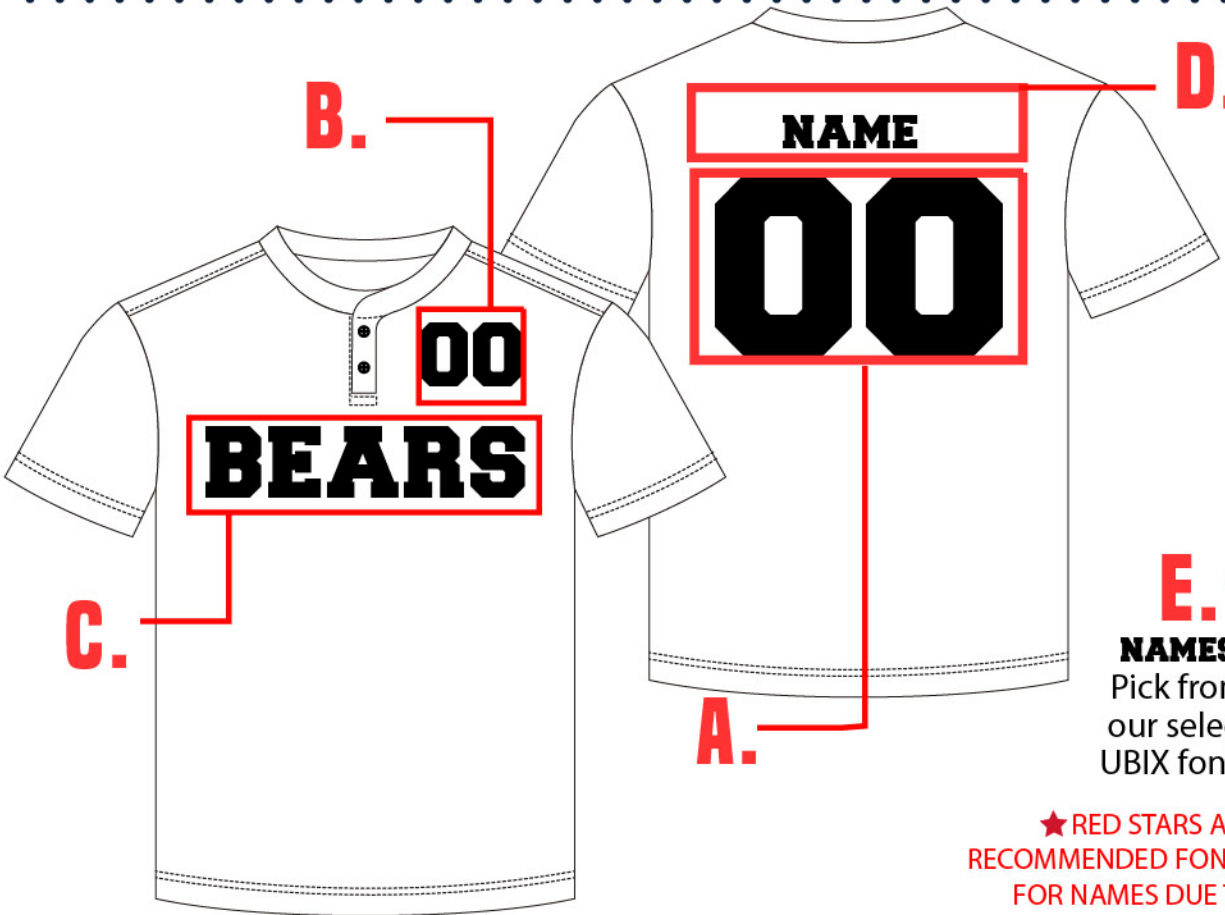

STARTING A FULL CUSTOM REQUEST

1. **PICK THE STYLE**
  CHOOSE A DESIGN FROM ALL STYLES (OR SEND YOUR OWN)
2. **AREAS TO CUSTOMIZE**
  SEE BELOW

A. LARGE BACK NUMBER B. SMALL FRONT NUMBER C. ADD TEAM NAME OR LOGO D. ADD NAME