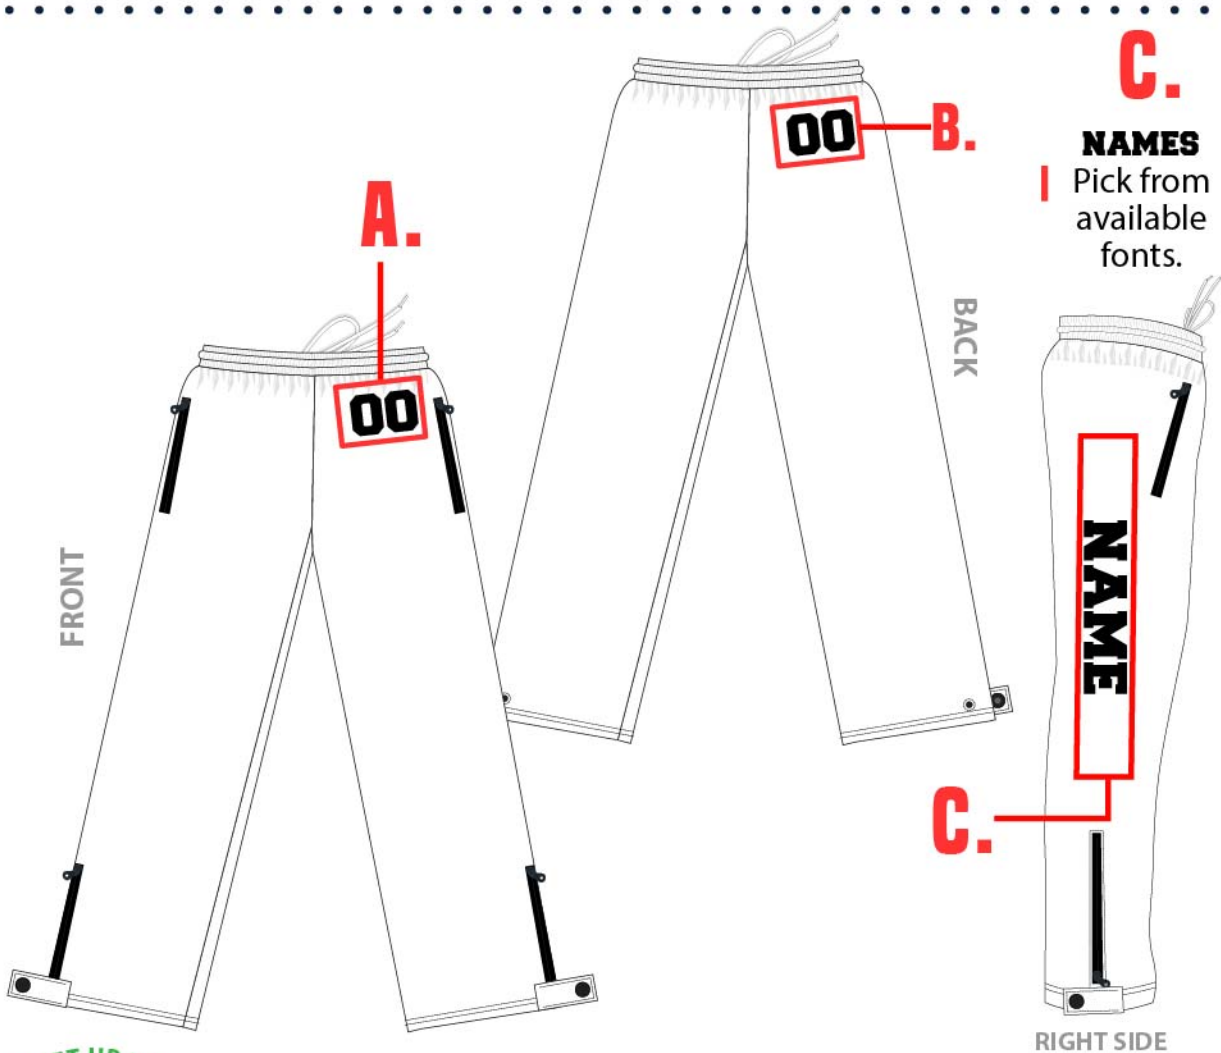

STARTING A FULL CUSTOM REQUEST

1. **PICK THE STYLE**
   CHOOSE A DESIGN FROM ALL STYLES (OR SEND YOUR OWN)
2. **AREAS TO CUSTOMIZE**
   SEE BELOW

- **A. SMALL NUMBER ON FRON HIP**
- **B. NUMBERS ON BACK HIP**
- **C. NAMES OR NUMBERS ON SIDE**