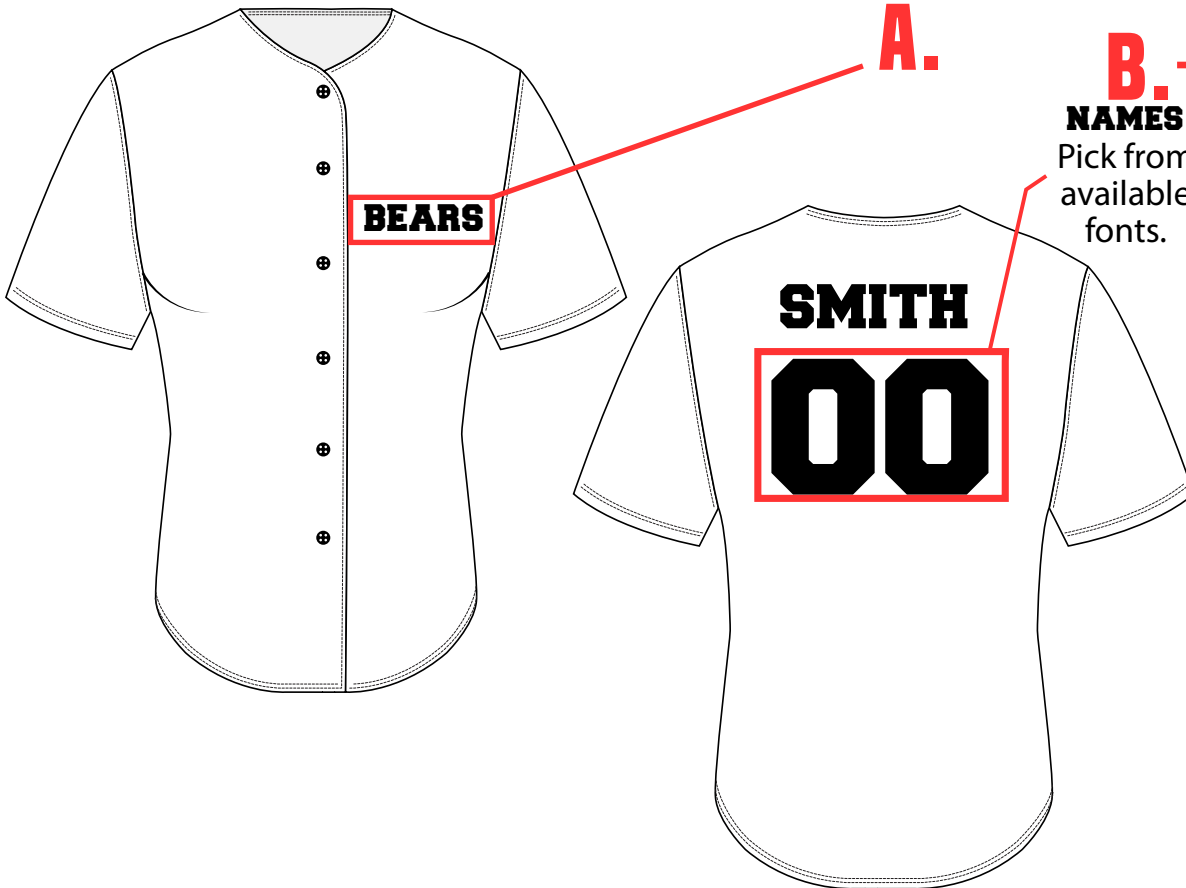

STARTING A FULL CUSTOM REQUEST

1. **PICK THE STYLE**
  CHOOSE A DESIGN FROM ALL STYLES (OR SEND YOUR OWN)
2. **AREAS TO CUSTOMIZE**
  SEE BELOW

A. FRONT LOGO   B. NAMES AND NUMBER ON BACK