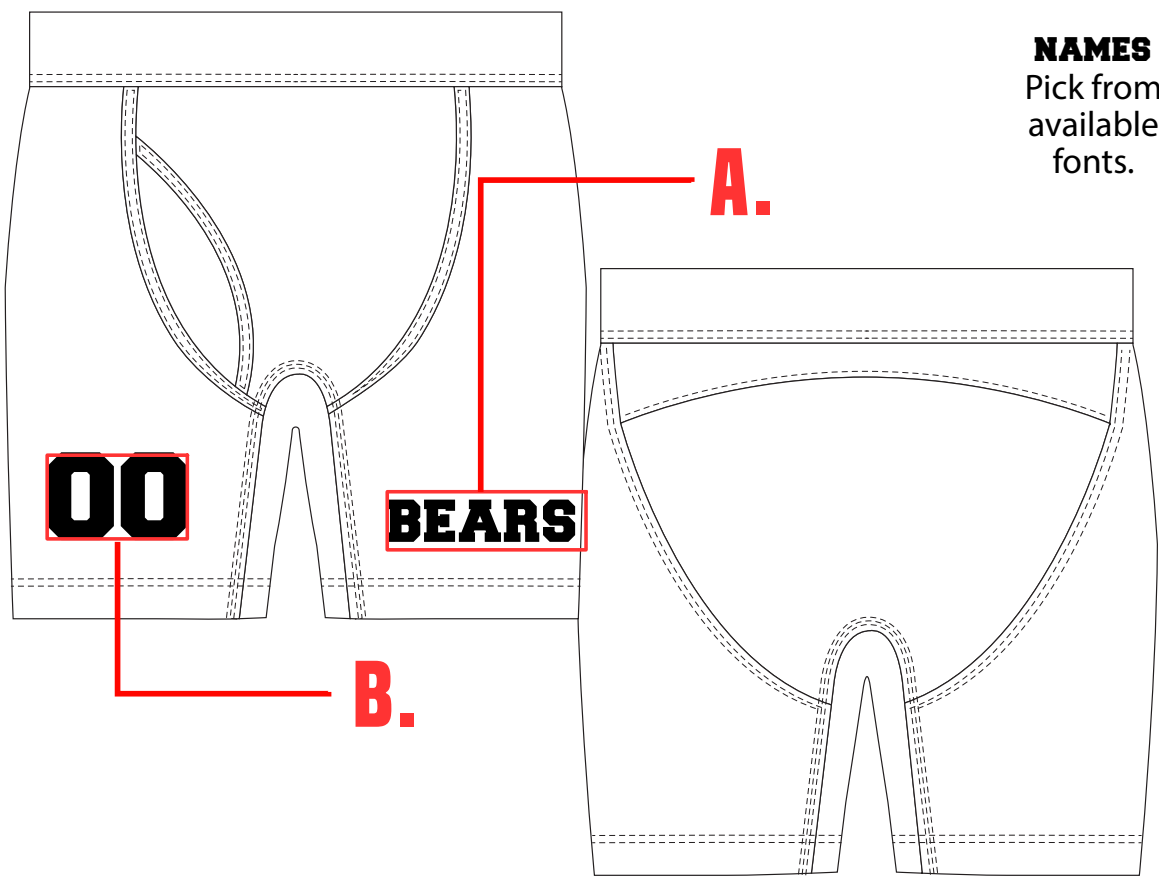

STARTING A FULL CUSTOM REQUEST

1. **PICK THE STYLE**
  CHOOSE A DESIGN FROM ALL STYLES (OR SEND YOUR OWN)
2. **AREAS TO CUSTOMIZE**
  SEE BELOW

A. FRONT LOGO AND/OR NAME   B. FRONT NUMBER AND/OR NAME