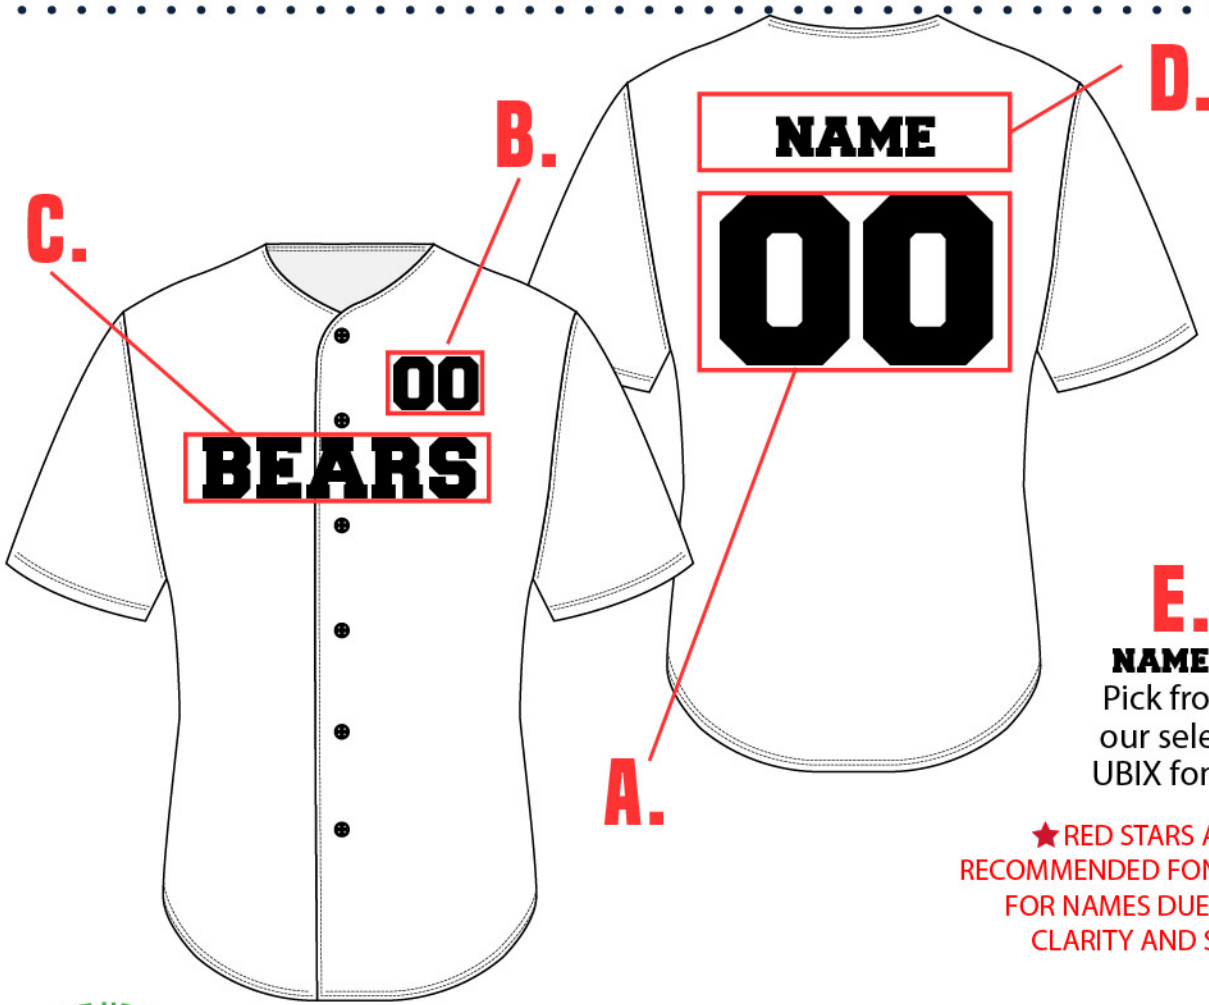

STARTING A FULL CUSTOM REQUEST

1. PICK THE STYLE
  CHOOSE A DESIGN FROM ALL STYLES (OR SEND YOUR OWN)
2. AREAS TO CUSTOMIZE
  SEE BELOW

A. LARGE BACK NUMBER B. SMALL FRONT NUMBER C. ADD TEAM NAME OR LOGO D. ADD NAME