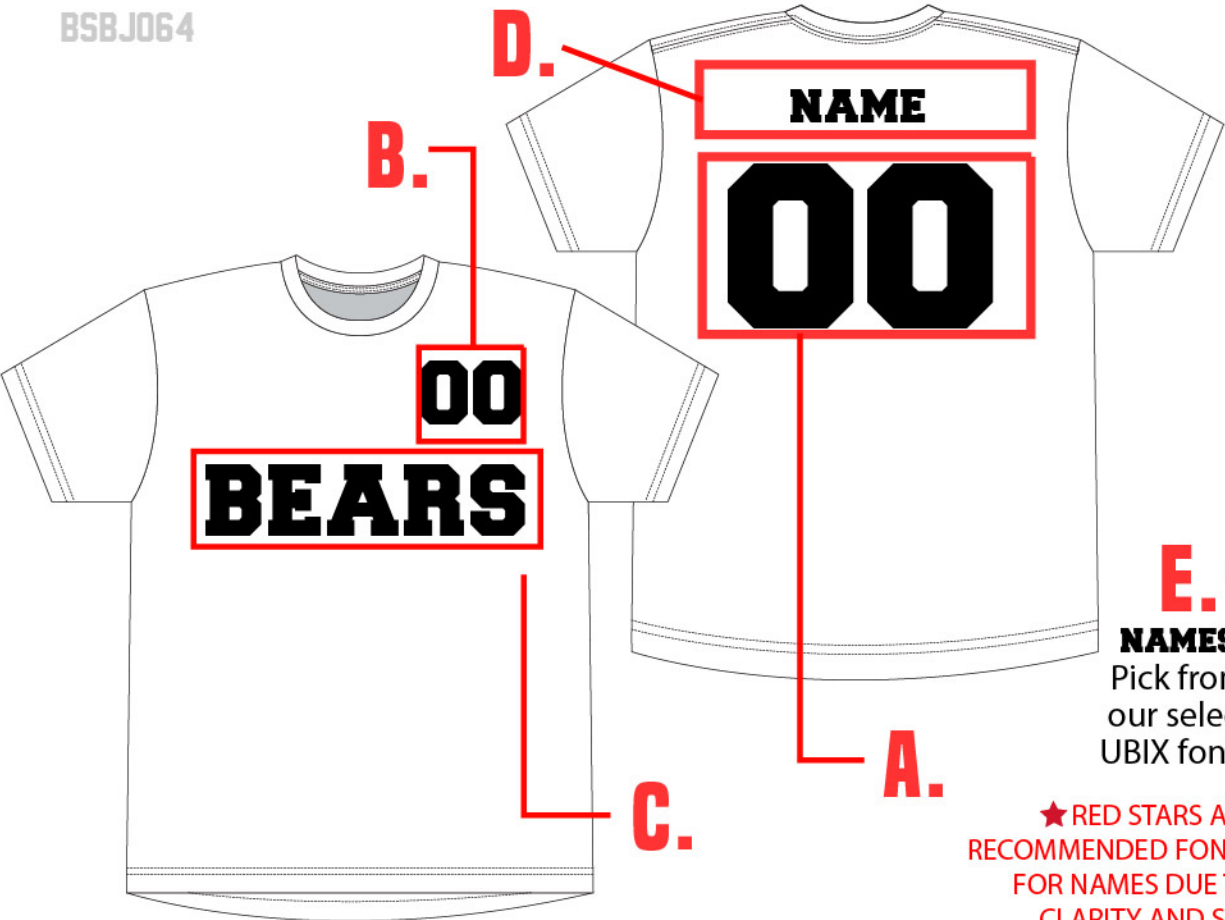

STARTING A FULL CUSTOM REQUEST

1. **PICK THE STYLE**
   CHOOSE A DESIGN FROM ALL STYLES (OR SEND YOUR OWN)
2. **AREAS TO CUSTOMIZE**
   SEE BELOW

A. LARGE BACK NUMBER B. SMALL FRONT NUMBER C. ADD TEAM NAME OR LOGO D. ADD NAME

BSBJ064