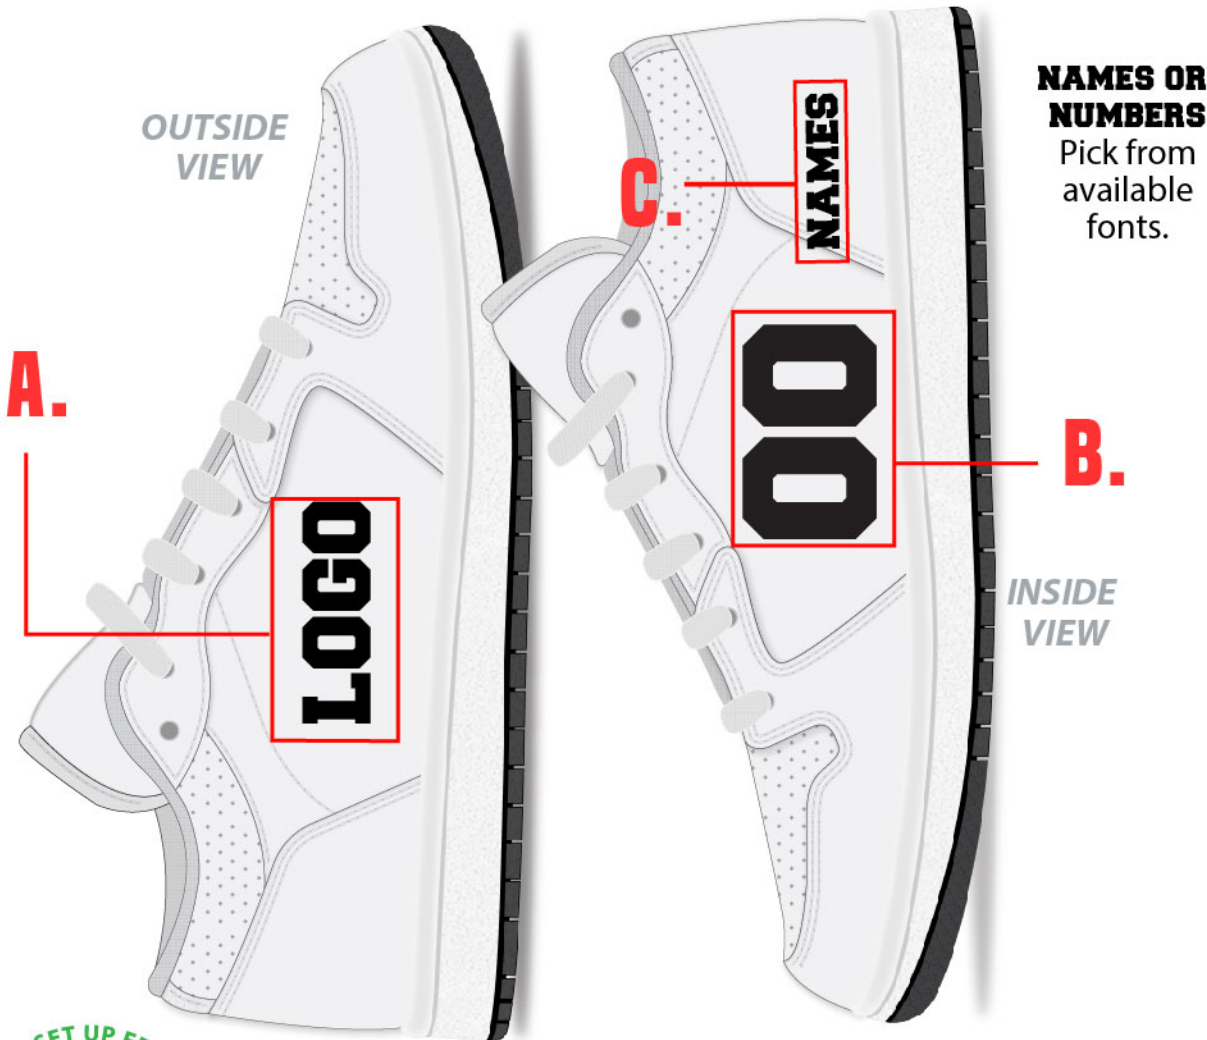

## CLASSIC BALLER LOW : PR121

Customizable all around (Full color sublimated graphics)

Retro low top construction and styling

Durable PU upper and mesh lining

Comfort foam footbed

Add names or numbers

Youth and adult sizes available

PICK YOUR STYLE ↓

MENS						M4	M5	M6	M7	M8	M9	M10	M11	M12	M13	M14	M15
WOMENS						W5	W6	W7	W8	W9	W10	W11	W12	W13			
YOUTH			Y3	Y4	Y5	Y6											

PR121 PICK YOUR STYLE ↓

PR121

## STARTING A FULL CUSTOM REQUEST

- 1. PICK THE STYLE**  
CHOOSE A DESIGN FROM ALL STYLES (OR SEND YOUR OWN)
- 2. AREAS TO CUSTOMIZE**  
SEE BELOW

- A. MAIN LOGO ON OUTSIDE**    **B. NUMBER ON INSIDE**  
**C. NAMES OR NUMBERS ON TOE**