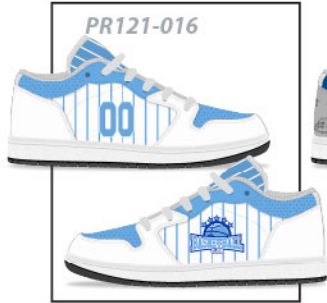

## CLASSIC BALLER LOW : PR121

Customizable all around (Full color sublimated graphics)

Retro low top construction and styling

Durable PU upper and mesh lining

Comfort foam footbed

Add names or numbers

Youth and adult sizes available

PICK YOUR STYLE ↓

MENS						M4	M5	M6	M7	M8	M9	M10	M11	M12	M13	M14	M15
WOMENS						W5	W6	W7	W8	W9	W10	W11	W12	W13			
YOUTH			Y3	Y4	Y5	Y6											

PR121 PICK YOUR STYLE ↓

PR121