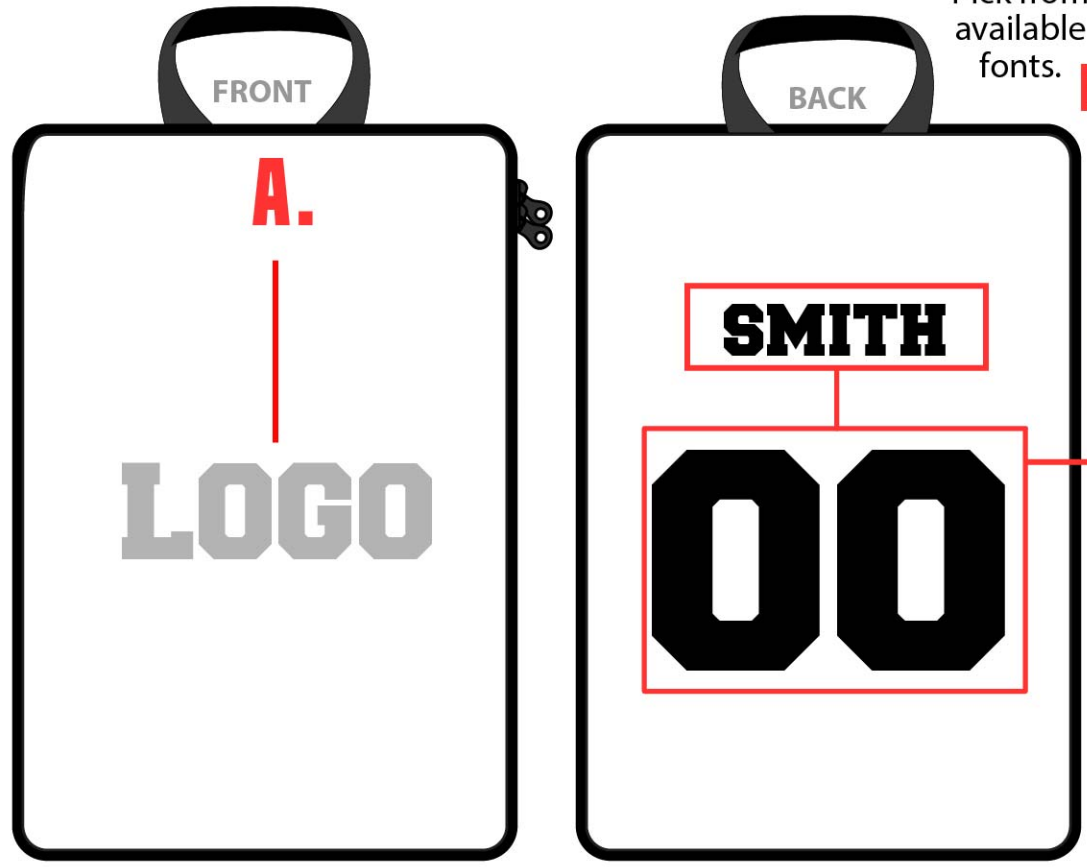

SHOE BAG SOLID BACK : PR255

Fully customizable (Full color sublimated graphics)

Durable Ripstop Nylon Material

Padded Back Panel

Double Zipper Opening

Personalization no extra fees

SIZES AVAILABLE: 13" H x 9.5" W x 3.9" D

PICK YOUR STYLE ↓

AVAILABLE SIZES:
13" H x 9.5" W x 3.9" D

PICK YOUR STYLE ↓

SHOE BAG SOLID BACK
PR255

AVAILABLE SIZES:
13" H x 9.5" W x 3.9" D

PR255

STARTING A FULL CUSTOM REQUEST

- 1. **PICK THE STYLE**
CHOOSE A DESIGN FROM ALL STYLES (OR SEND YOUR OWN)
- 2. **AREAS TO CUSTOMIZE**
SEE BELOW

A. LARGE FRONT LOGO B. BACK NUMBER AND/OR NAMES

NAMES
Pick from available fonts.

F001
COLLEGE BLK
1234567890

F002
AERO
1234567890

F003
CRUSADER
234567890

F004
ARENO
1234567890

F005
BLOCKTASTIC
1234567890

F006
ALDO
1234567890

F007
PHOSPHATE
1234567890

F008
VIRIDIAN
1234567890

F009
AMERICAN
1234567890

F010
Hoodson
1234567890

- 3. **ALL YOU NEED TO DO IS PROVIDE A SPREAD SHEET WITH WHAT NUMBERS/NAMES THAT YOU WANT ON EACH SIZE THAT YOU NEED THEM ON AND WE WILL GET TO WORK! IT IS EASY AND FUN TO ADD TO YOUR ITEMS.**