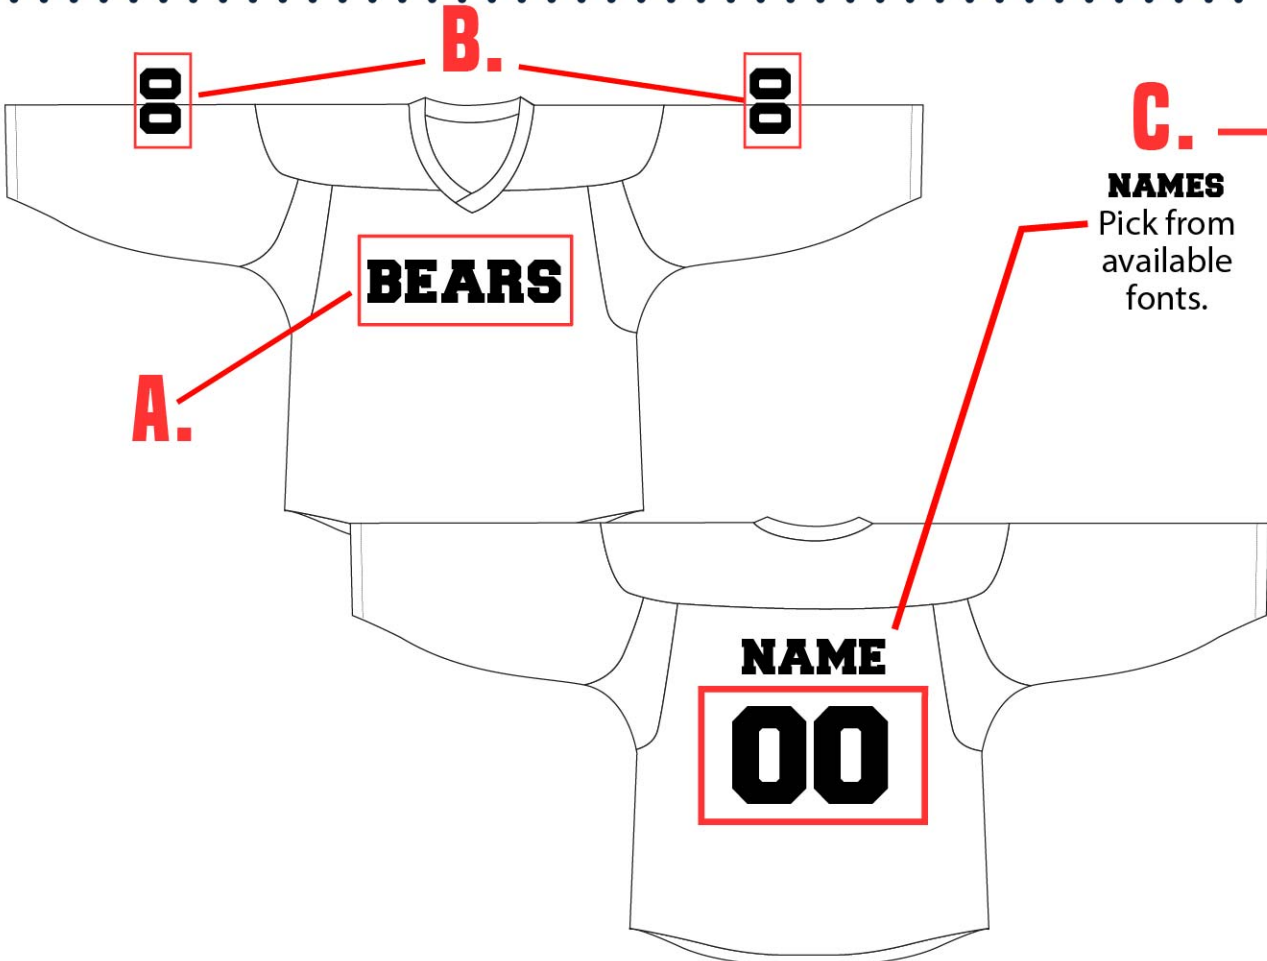

STARTING A FULL CUSTOM REQUEST

1. **1. PICK THE STYLE**
   CHOOSE A DESIGN FROM ALL STYLES (OR SEND YOUR OWN)
2. **2. AREAS TO CUSTOMIZE**
   SEE BELOW

A. LOGO ON FRONT   B. LOGO ON SLEEVE   C. CUSTOM NAME & NUMBER ON BACK