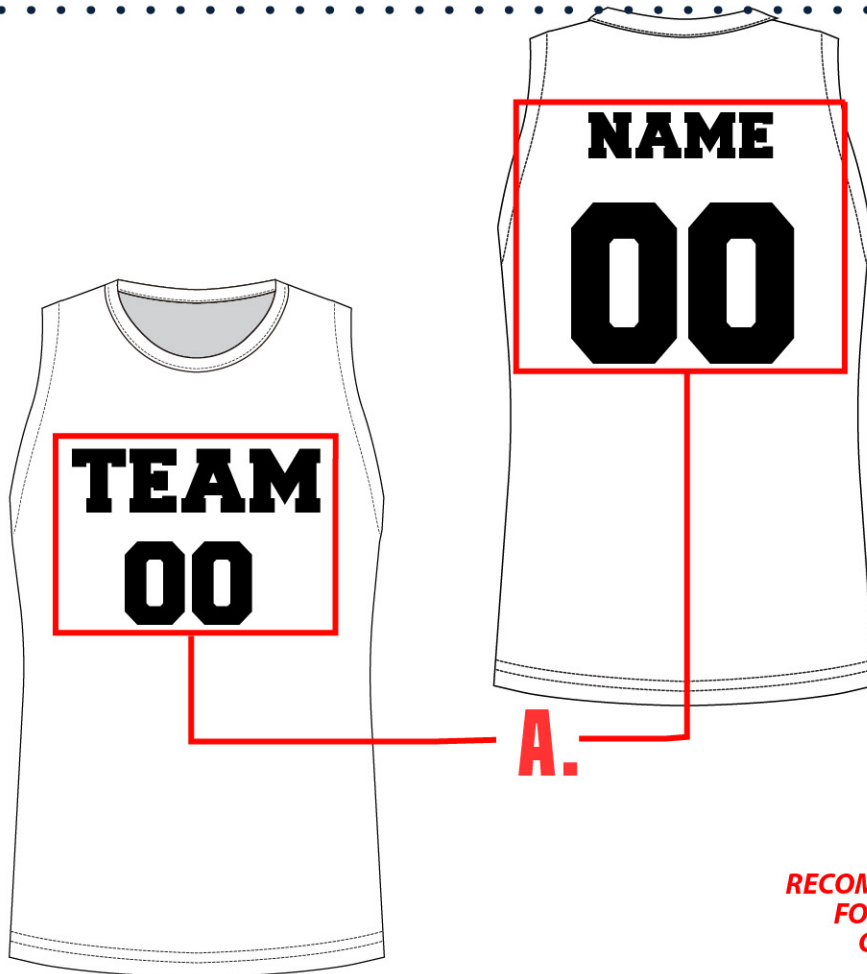

STARTING A FULL CUSTOM REQUEST

1. PICK THE STYLE
  CHOOSE A DESIGN FROM OUR STANDARDS (OR SEND YOUR OWN)
2. AREAS TO CUSTOMIZE
  SEE BELOW

A. NAMES/NUMBERS ON FRONT & BACK
(SPECIFY SIZE IF YOU NEED A STANDARD SIZE)

B. PICK FROM OUR SUGGESTED FONT LIST
(UX8 & UX9 WORK BEST WITH LONG TEAM/PLAYER NAMES)