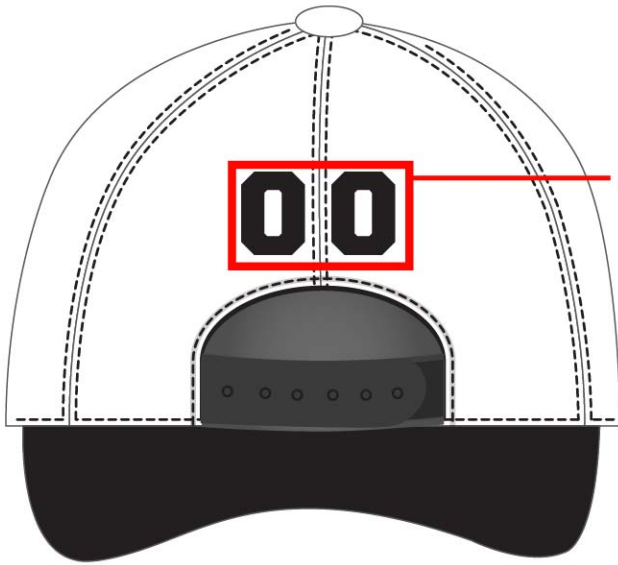

STARTING A FULL CUSTOM REQUEST

1. **PICK THE STYLE**
  CHOOSE A DESIGN FROM ALL STYLES (OR SEND YOUR OWN)
2. **AREAS TO CUSTOMIZE**
  SEE BELOW

- A. MAIN LOGO ON FRONT
- B. NUMBERS ON BACK
- C. SMALL LOGO OR NUMBERS ON SIDE

NAMES OR NUMBERS
Pick from available fonts.