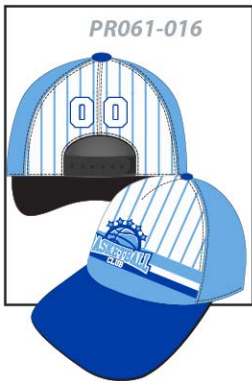

## SPORT HAT : PR061

Customizable exterior and footbed (full color sublimated graphics)

Durable and vibrant polyester exterior

Adjustable snap back construction

Personalization no extra fees

**MATERIALS AVAILABLE: BLACK OR WHITE BACKSNAP & STITCHING**

**SIZES AVAILABLE: ONE SIZE FITS MOST**

PICK YOUR STYLE ↓

**AVAILABLE SIZE:**  
ONE SIZE FITS MOST - OSFM  
(youth - adult)

## SPORT HAT PR061

PICK YOUR STYLE ↓

**AVAILABLE SIZE:**  
ONE SIZE FITS MOST - OSFM  
(youth - adult)

PR061