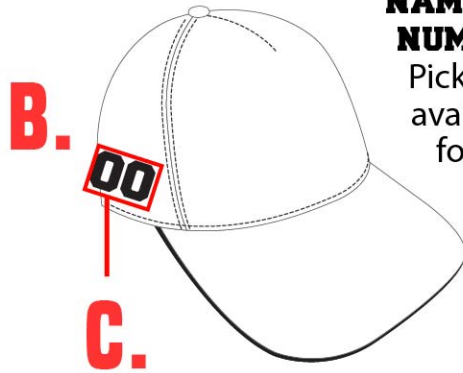

STARTING A FULL CUSTOM REQUEST

1. **PICK THE STYLE**
  CHOOSE A DESIGN FROM ALL STYLES (OR SEND YOUR OWN)
2. **AREAS TO CUSTOMIZE**
  SEE BELOW

- A. MAIN LOGO ON FRONT
- B. NUMBERS ON BACK
- C. SMALL LOGO OR NUMBERS ON SIDE

NAMES OR NUMBERS
Pick from available fonts.