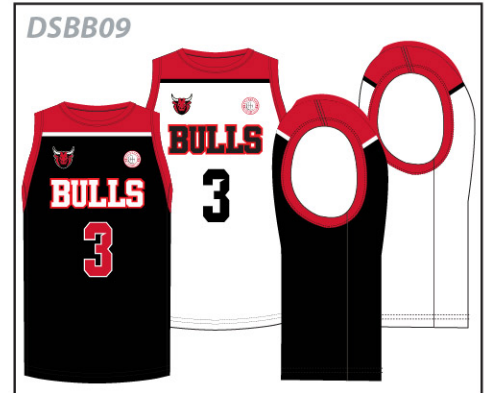

PICK YOUR STYLE ↓

WOMEN'S BB REV ROUND NECK

BBJ06R

BBJ06 - LADIES - YOUTH AND ADULT

SIZE SPECS - UPDATED 02.07.22 - INCHES

STANDARD AREAS OF MEASUREMENT	YXS 4-5Y	YS 6-8Y	YM 10-12Y	YL 14-16Y	YXL 18-20Y	XS	S	M	L	XL	2XL	3XL	4XL	5XL
BODY LENGTH - FRONT (INCHES)	19.50	20.25	22.00	24.00	26.00	28.50	29.25	30.00	30.75	31.50	32.25	33.00	33.75	34.50
AROUND BUST - UNDER ARMS (INCHES)	24.50	27.50	30.50	33.50	34.00	33.00	35.00	37.00	40.00	43.50	47.50	51.50	55.50	59.50
AROUND WAIST (INCHES)	24.00	27.00	30.00	33.00	33.50	32.00	34.00	36.00	39.00	42.50	46.50	50.50	54.50	58.50
AROUND HIP - FRONT (INCHES)	25.00	28.00	31.00	34.00	34.50	34.00	36.00	38.00	41.00	44.50	48.50	52.50	56.50	60.50
TALL BODY LENGTH														
TALL +2" TO BODY LENGTH (INCHES)	21.5	22.25	24	26	28	30.5	31.25	32	32.75	33.5	34.25	35	35.75	36.5
TALL +4" TO BODY LENGTH (INCHES)	23.5	24.25	26	28	30	32.5	33.25	34	34.75	35.5	36.25	37	37.75	38.5