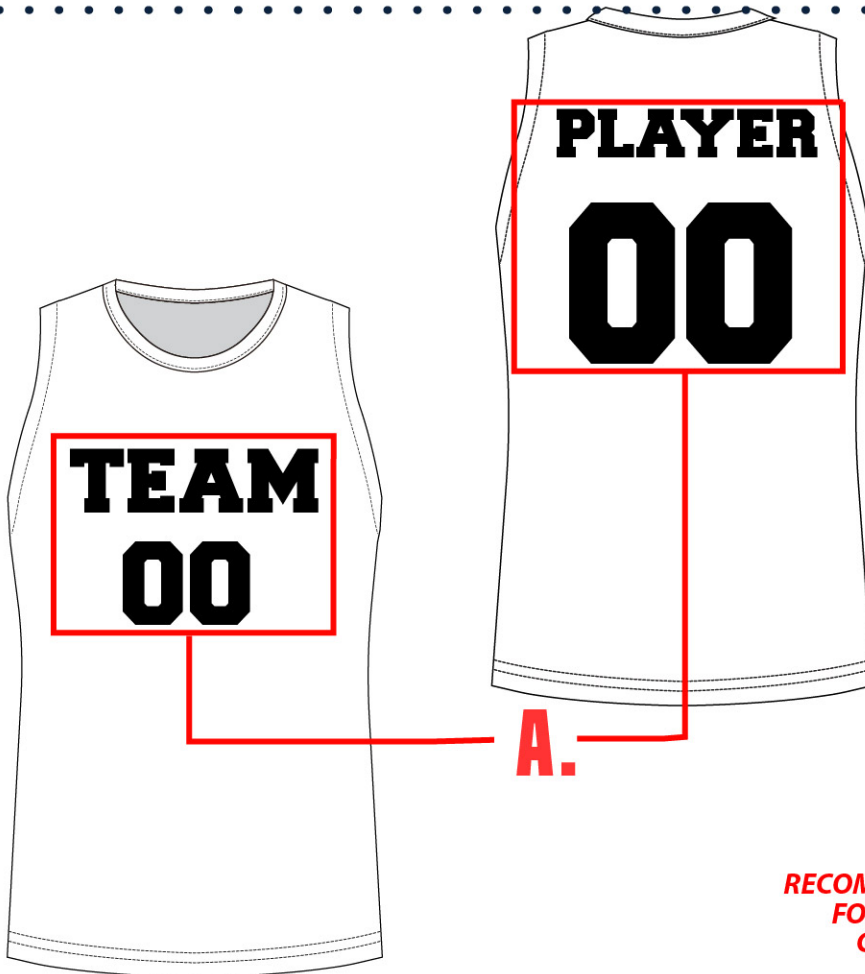

STARTING A FULL CUSTOM REQUEST

1. PICK THE STYLE
  CHOOSE A DESIGN FROM OUR STANDARDS (OR SEND YOUR OWN)
2. AREAS TO CUSTOMIZE
  SEE BELOW

A. NAMES/NUMBERS ON FRONT & BACK
(SPECIFY SIZE IF YOU NEED A STANDARD SIZE)

B. PICK FROM OUR SUGGESTED FONT LIST
(UX8 & UX9 WORK BEST WITH LONG TEAM/PLAYER NAMES)