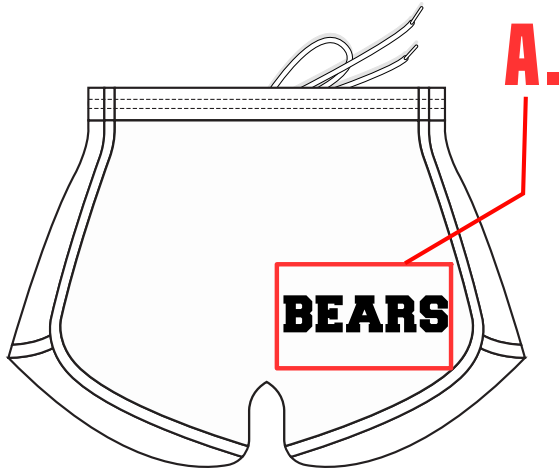

STARTING A FULL CUSTOM REQUEST

1. **PICK THE STYLE**
  CHOOSE A DESIGN FROM ALL STYLES (OR SEND YOUR OWN)
2. **AREAS TO CUSTOMIZE**
  SEE BELOW

A. FRONT LOGO B. BACK NAMES AND/OR NUMBERS