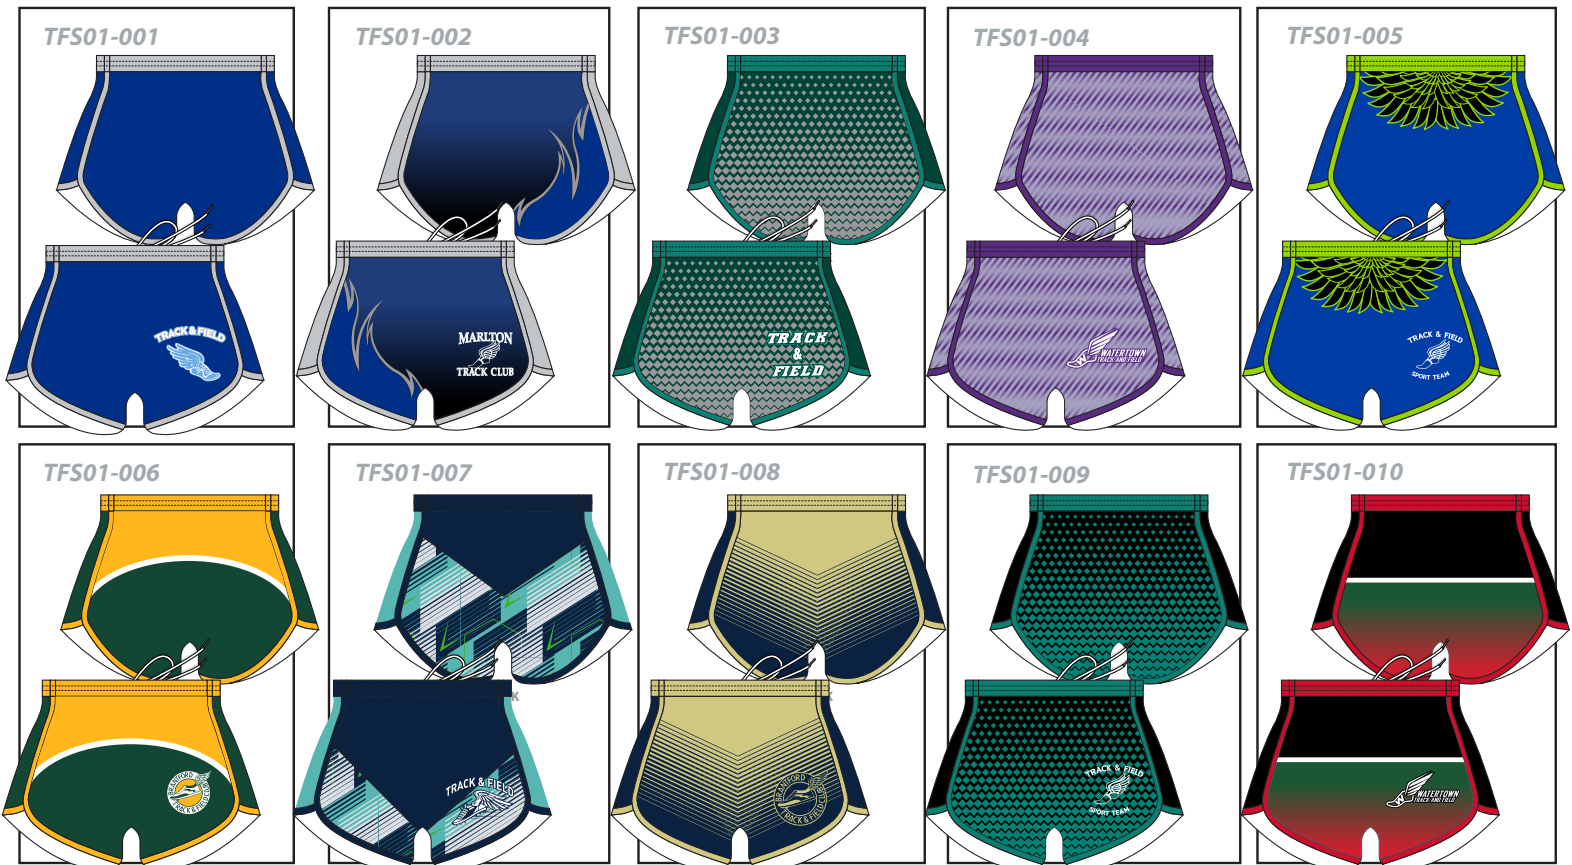

WOMENS TF SPRINT SHORTS : TFS01

Fully Customizable (Full color sublimated graphics)
 Classic Athletic Short Construction with Drawstring Waist
 Pick between white (TFS01W) or black (TFS01B) stitching
 Add Names or numbers
 MATERIALS AVAILABLE: PM6.3oz
 SIZES AVAILABLE: YOUTH XS TO ADULT 6XL (T2 +2" / T4 +4")

PICK YOUR STYLE ↓

LADIES - YOUTH AND ADULT		SIZE SPECS - UPDATED 12.03.01 - INCHES												
STANDARD AREAS OF MEASUREMENT	YXS 4-5Y	YS 6-7Y	YM 8-9Y	YL 10-12Y	YXL 14-16Y	XS	S	M	L	XL	2XL	3XL	4XL	5XL
AROUND WAIST (INCHES)	22.00	23.00	25.00	27.00	29.00	25.00	27.50	30.00	32.50	35.50	39.00	42.50	45.50	49.00
AROUND HIP - FRONT (INCHES)	24.00	25.00	27.00	29.00	32.00	34.50	37.00	39.50	42.00	44.75	47.75	50.75	53.75	56.75
INSEAM - FRONT (INCHES)	20.00	22.50	25.00	28.00	31.00	31.00	31.00	31.50	31.50	31.50	32.00	32.00	32.50	32.50
TALL LEG LENGTH														
TALL +2" TO LEG/INSEAM LENGTH (INCHES)	22	24.5	27	30	33	33	33	33.5	33.5	33.5	34	34	34.5	34.5
TALL +4" TO LEG/INSEAM LENGTH (INCHES)	24	26.5	29	32	35	35	35	35.5	35.5	35.5	36	36	36.5	36.5

PICK YOUR STYLE ↓

WOMENS TF SPRINT SHORTS
TFS01

LADIES - YOUTH AND ADULT		SIZE SPECS - UPDATED 12.03.01 - INCHES												
STANDARD AREAS OF MEASUREMENT	YXS 4-5Y	YS 6-7Y	YM 8-9Y	YL 10-12Y	YXL 14-16Y	XS	S	M	L	XL	2XL	3XL	4XL	5XL
AROUND WAIST (INCHES)	22.00	23.00	25.00	27.00	29.00	25.00	27.50	30.00	32.50	35.50	39.00	42.50	45.50	49.00
AROUND HIP - FRONT (INCHES)	24.00	25.00	27.00	29.00	32.00	34.50	37.00	39.50	42.00	44.75	47.75	50.75	53.75	56.75
INSEAM - FRONT (INCHES)	20.00	22.50	25.00	28.00	31.00	31.00	31.00	31.50	31.50	31.50	32.00	32.00	32.50	32.50
TALL LEG LENGTH														
TALL +2" TO LEG/INSEAM LENGTH (INCHES)	22	24.5	27	30	33	33	33	33.5	33.5	33.5	34	34	34.5	34.5
TALL +4" TO LEG/INSEAM LENGTH (INCHES)	24	26.5	29	32	35	35	35	35.5	35.5	35.5	36	36	36.5	36.5