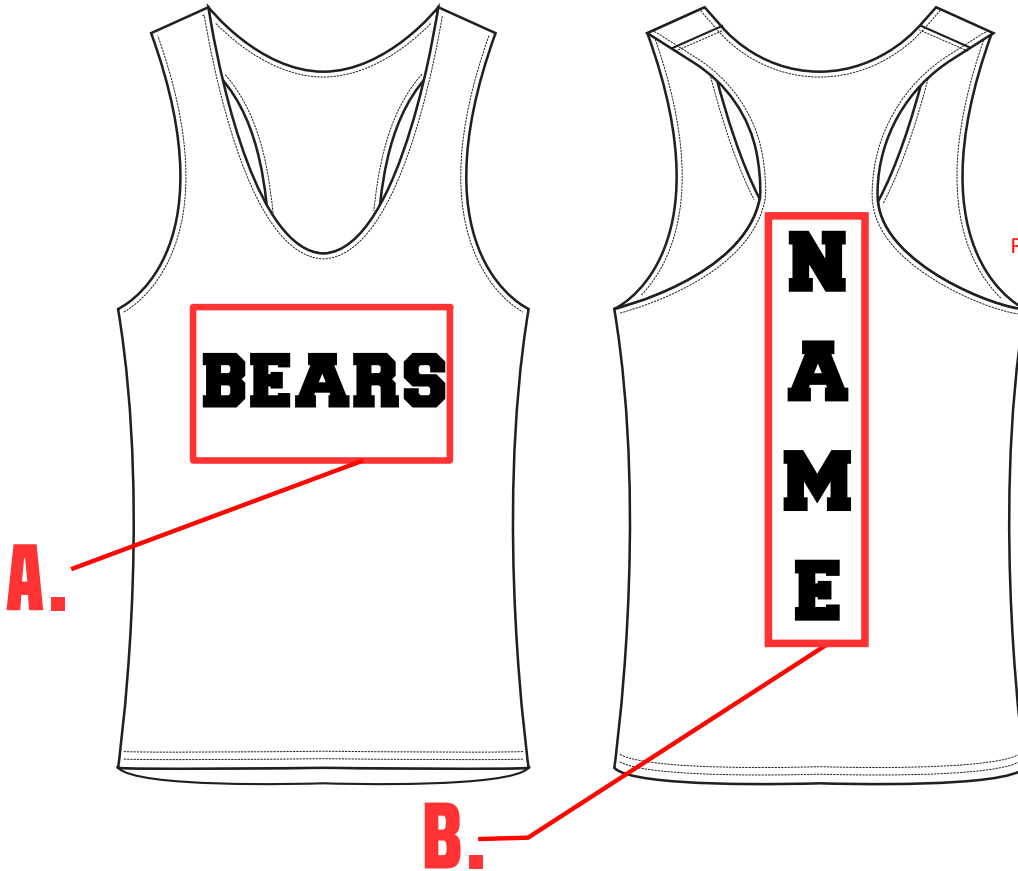

A. FRONT LOGO B. BACK NAME

C.

NAMES
Pick from our select UBIX fonts.

RED STARS ARE RECOMMENDED FONTS FOR NAMES DUE TO CLARITY AND SIZE

FONT-UX1 PLAYER 23	FONT-UX2 PLAYER 23
FONT-UX3 PLAYER 23	FONT-UX4 PLAYER 23
FONT-UX5 PLAYER 23	FONT-UX6 PLAYER 23
FONT-UX8 PLAYER★ 23	FONT-UX7 STROKE OPTION (NOT AVAILABLE) PLAYER 23
FONT-UX9 PLAYER★ 23	FONT-UX10 PLAYER 23
FONT-UX11 PLAYER 23	FONT-UX12 PLAYER 23
FONT-UX13 <i>Player</i> 23	FONT-UX14 PLAYER 23

3. **ALL YOU NEED TO DO IS PROVIDE A SPREAD SHEET WITH WHAT NUMBERS/NAMES THAT YOU WANT ON EACH SIZE THAT YOU NEED THEM ON AND WE WILL GET TO WORK! IT IS EASY AND FUN TO ADD TO YOUR ITEMS.**