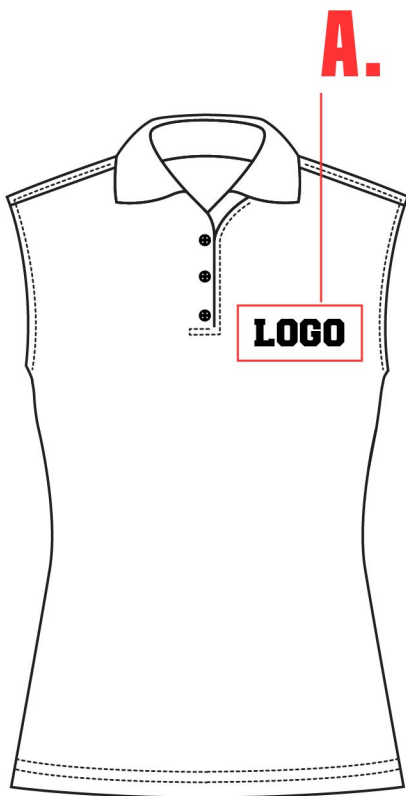

STARTING A FULL CUSTOM REQUEST

1. **PICK THE STYLE**
  CHOOSE A DESIGN FROM ALL STYLES (OR SEND YOUR OWN)
2. **AREAS TO CUSTOMIZE**
  SEE BELOW

A. LOGO B. NAME C. NUMBER