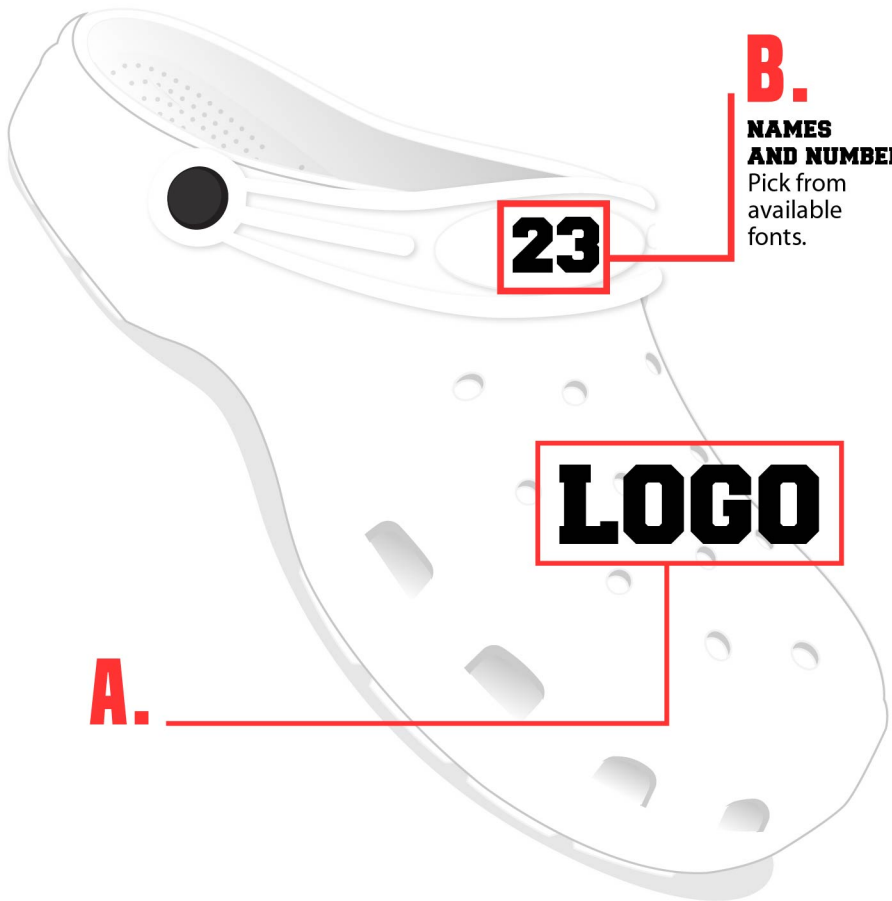

LIGHTWEIGHT EVA CLOG FULL PRINT : PR254-FPT

Customized vamp and strap. Durable UV printing, will not peel or flake

Comfort foam EVA

Flipable back strap

White EVA base

Add names and logo

SIZES AVAILABLE: Y12 -13, Y1-2, (Y3-4, W4-5), /Y5-6, W6-7, M5-6),

(W8-9, M7-8), /W10-11, M9-10), M11-12, M13-14, M15- 16

PICK YOUR STYLE ↓

MENS					M5-6	M7-8	M9-10	M11-12	M13-14	M15-16
WOMENS			W4-5	W6-7	W8-9	W10-11				
YOUTH	Y12-13	Y1-2	Y3-4	Y5-6						

PICK YOUR STYLE ↓

LIGHTWEIGHT EVA CLOG FULL PRINT PR254-FPT

MENS					M5-6	M7-8	M9-10	M11-12	M13-14	M15-16
WOMENS				W4-5	W6-7	W8-9	W10-11			
YOUTH		Y12-13	Y1-2	Y3-4	Y5-6					

PR254-FPT

STARTING A FULL CUSTOM REQUEST

1. **PICK THE STYLE**
CHOOSE A DESIGN FROM ALL STYLES (OR SEND YOUR OWN)
2. **AREAS TO CUSTOMIZE**
SEE BELOW

A. FRONT LOGO B. NAMES AND NUMBER ON BACK C. LOGO OR NUMBER POSITION 2

F001
COLLEGE BLK
1234567890

F002
AERO
1234567890

F003
CRUSADER
234567890

F004
ARENO
1234567890

F005
BLOCKTASTIC
1234567890

F006
ALDO
1234567890