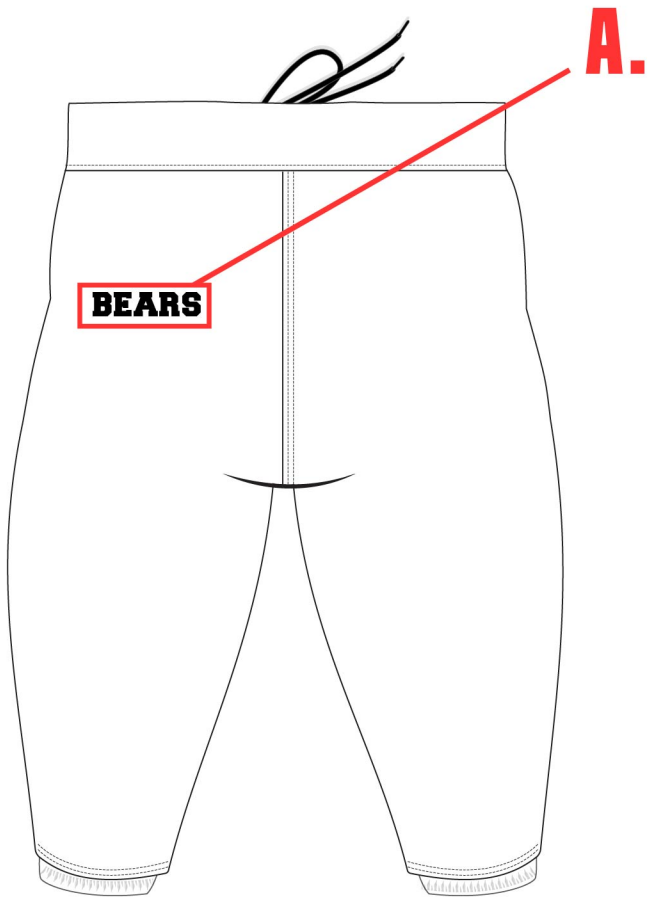

A. FRONT LOGO

- **F001**
  COLLEGE BLK
  1234567890
- **F002**
  AERO
  1234567890
- **F003**
  CRUSADER
  234567890
- **F004**
  ARENO
  1234567890
- **F005**
  BLOCKTASTIC
  1234567890
- **F006**
  ALDO
  1234567890
- **F007**
  PHOSPHATE
  1234567890
- **F008**
  VIRIDIAN
  1234567890
- **F009**
  AMERICAN
  1234567890
- **F010**
  Hoodson
  1234567890

3. **ALL YOU NEED TO DO IS PROVIDE A SPREAD SHEET WITH WHAT NUMBERS/NAMES THAT YOU WANT ON EACH SIZE THAT YOU NEED THEM ON AND WE WILL GET TO WORK! IT IS EASY AND FUN TO ADD TO YOUR ITEMS.**