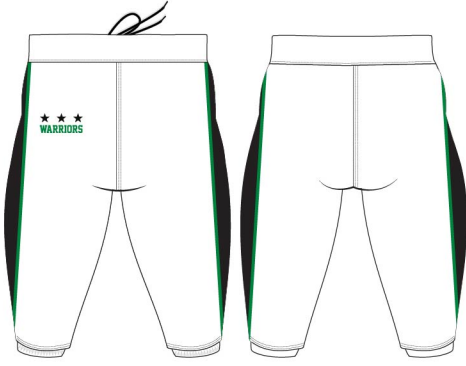

PICK YOUR STYLE ↓

WOMEN'S FLAG FOOTBALL PANT FBJ01

FBP01-005