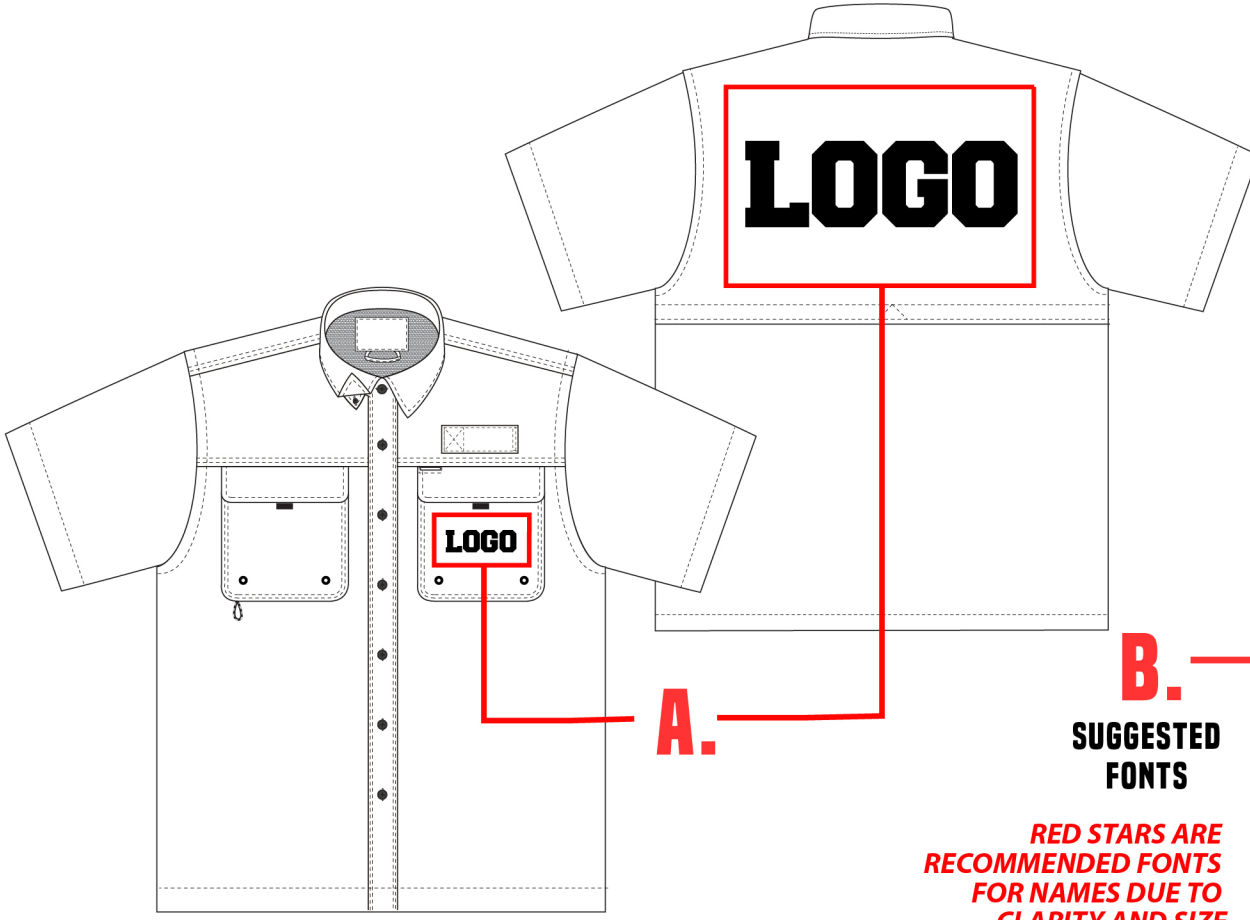

STARTING A FULL CUSTOM REQUEST

1. PICK THE STYLE
  CHOOSE A DESIGN FROM OUR STANDARDS (OR SEND YOUR OWN)
2. AREAS TO CUSTOMIZE
  SEE BELOW

A. NAMES/NUMBERS ON FRONT & BACK
(SPECIFY SIZE IF YOU NEED A STANDARD SIZE)

B. PICK FROM OUR SUGGESTED FONT LIST
(UX8 & UX9 WORK BEST WITH LONG TEAM/PLAYER NAMES)