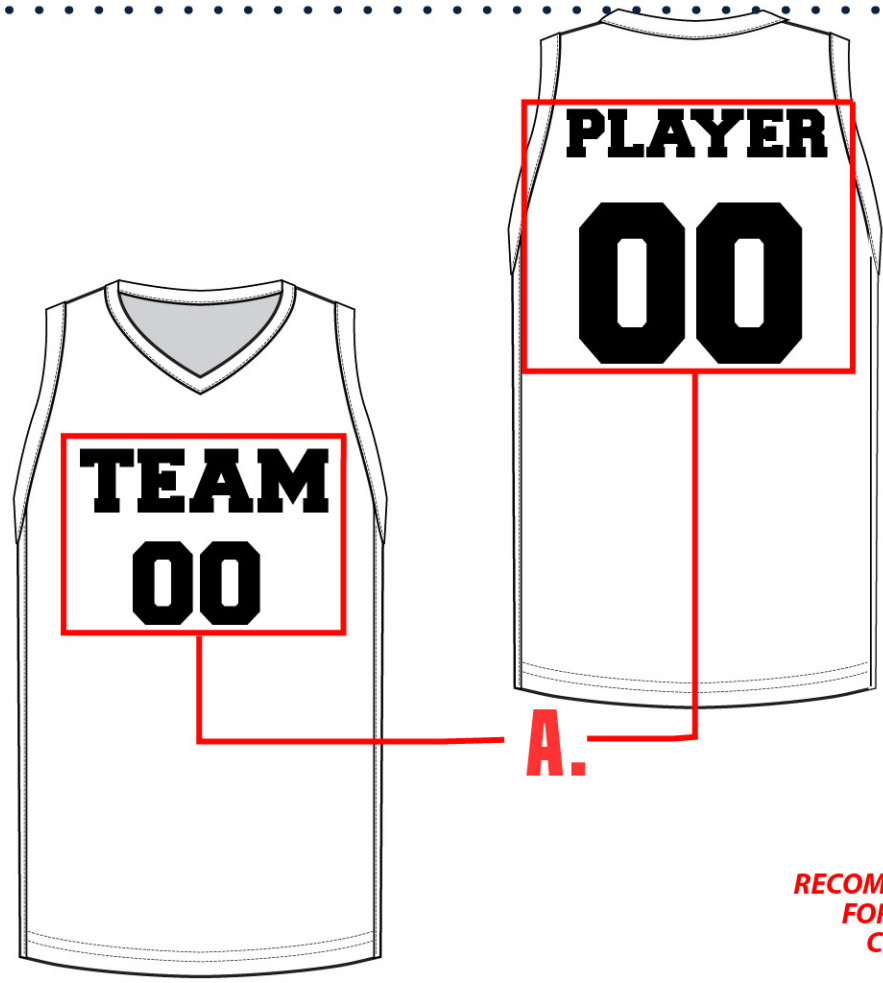

STARTING A FULL CUSTOM REQUEST

1. PICK THE STYLE
  CHOOSE A DESIGN FROM OUR STANDARDS (OR SEND YOUR OWN)
2. AREAS TO CUSTOMIZE
  SEE BELOW

A. NAMES/NUMBERS ON FRONT & BACK
(SPECIFY SIZE IF YOU NEED A STANDARD SIZE)

B. PICK FROM OUR SUGGESTED FONT LIST
(UX8 & UX9 WORK BEST WITH LONG TEAM/PLAYER NAMES)