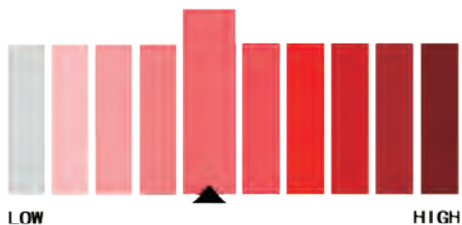

Protection Level

Applications

Functionalities