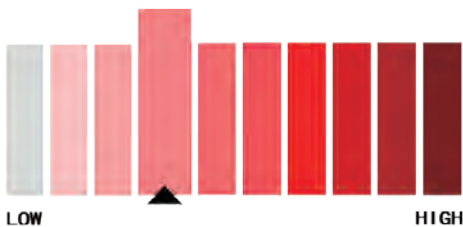

Protection Level